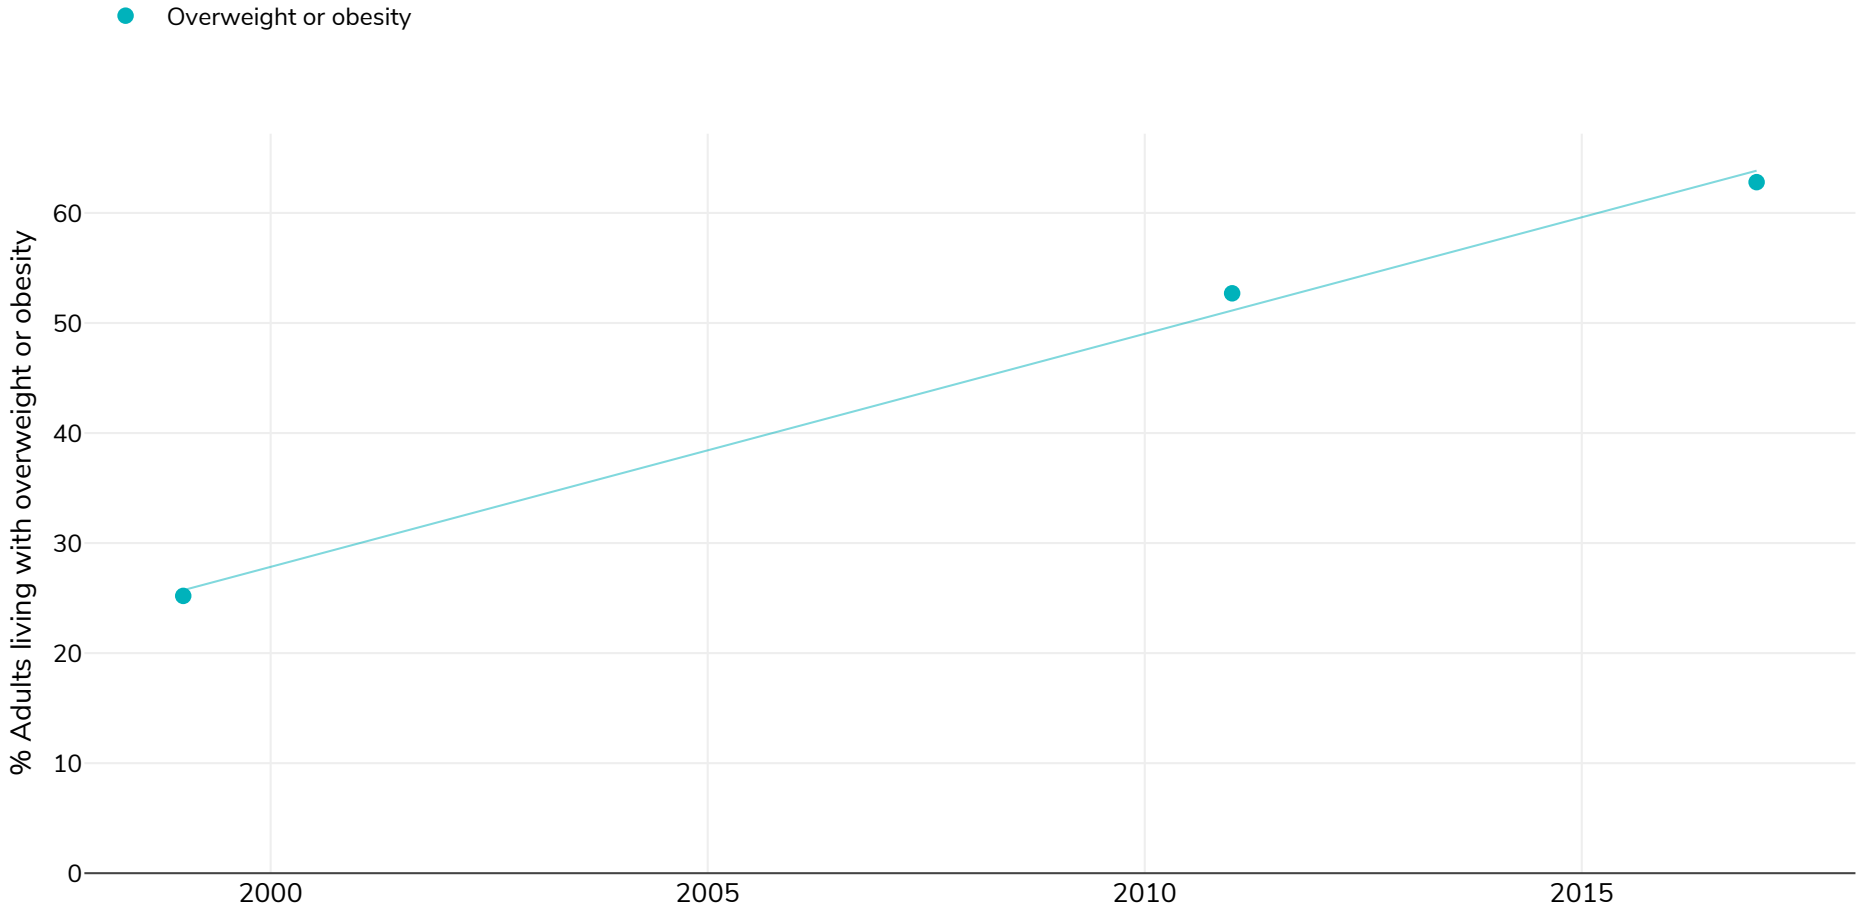

Turkey: % Adults living with overweight or obesity, 1999-2017

Men

Survey type: Measured

References: For full details of references visit <https://data.worldobesity.org/>

Unless otherwise noted, overweight refers to a BMI between 25kg and 29.9kg/m², obesity refers to a BMI greater than 30kg/m².

Different methodologies may have been used to collect this data and so data from different surveys may not be strictly comparable. Please check with original data sources for methodologies used.