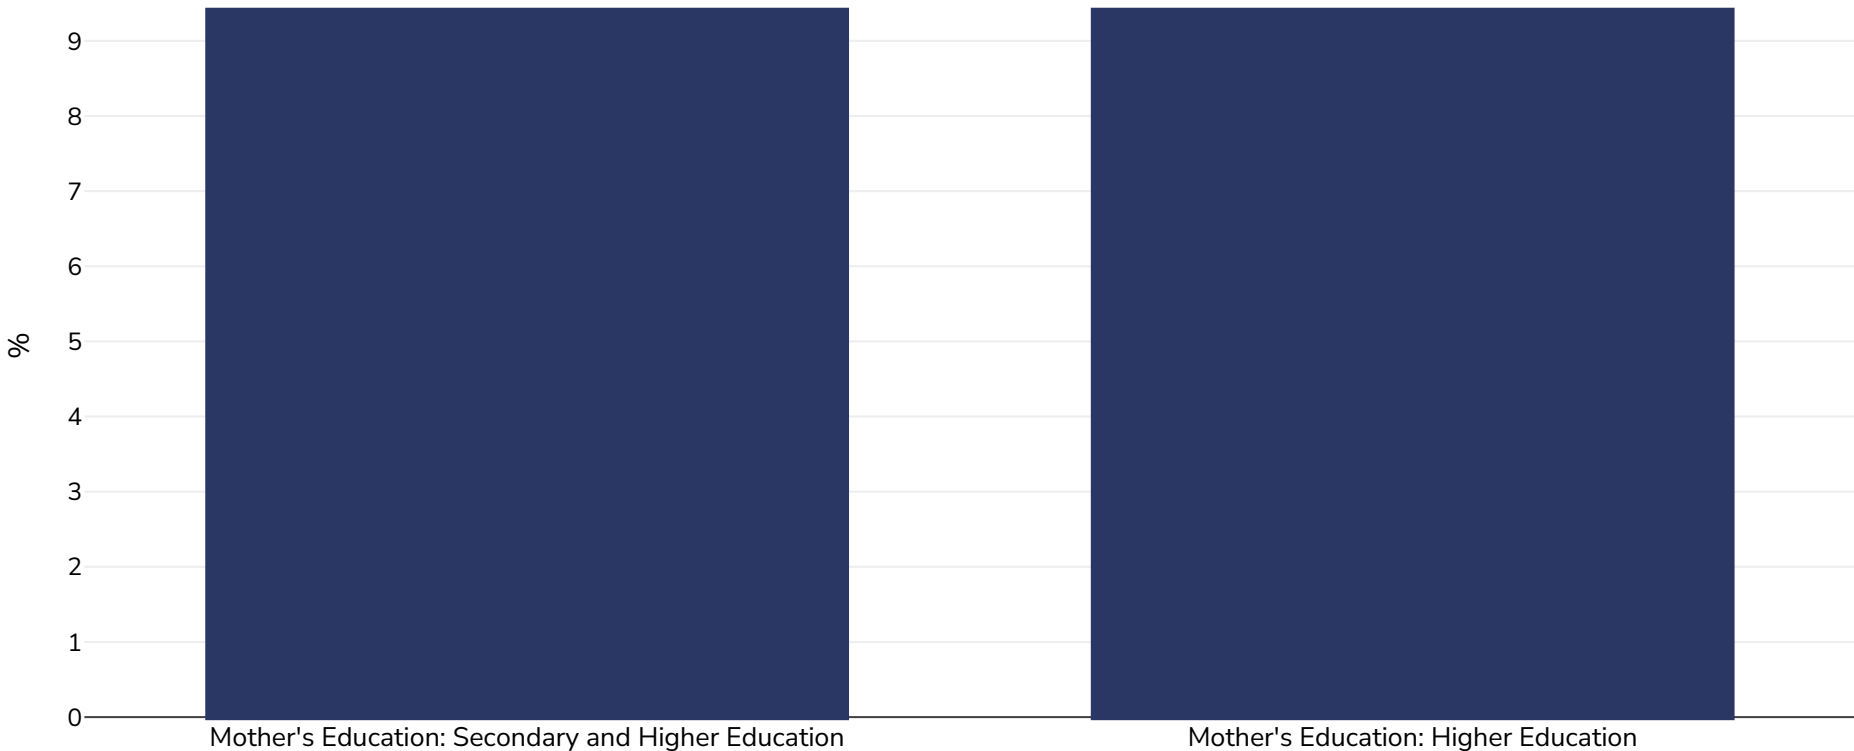

# Dél-Korea: Overweight/obesity by education

Infants, 2007-2009

■ Túlsúly vagy elhízás

Minta nagysága: 1776107

Referenciák: NHANES: South Korea National Health and Nutrition Examination Survey 2007-2009

Jegyzetek: UNICEF/WHO/World Bank Joint Child Malnutrition Estimates Expanded Database: Overweight (Survey Estimates), May 2023, New York. For more information about the methodology, please consult <https://data.unicef.org/resources/jme-2023-country-consultations/>