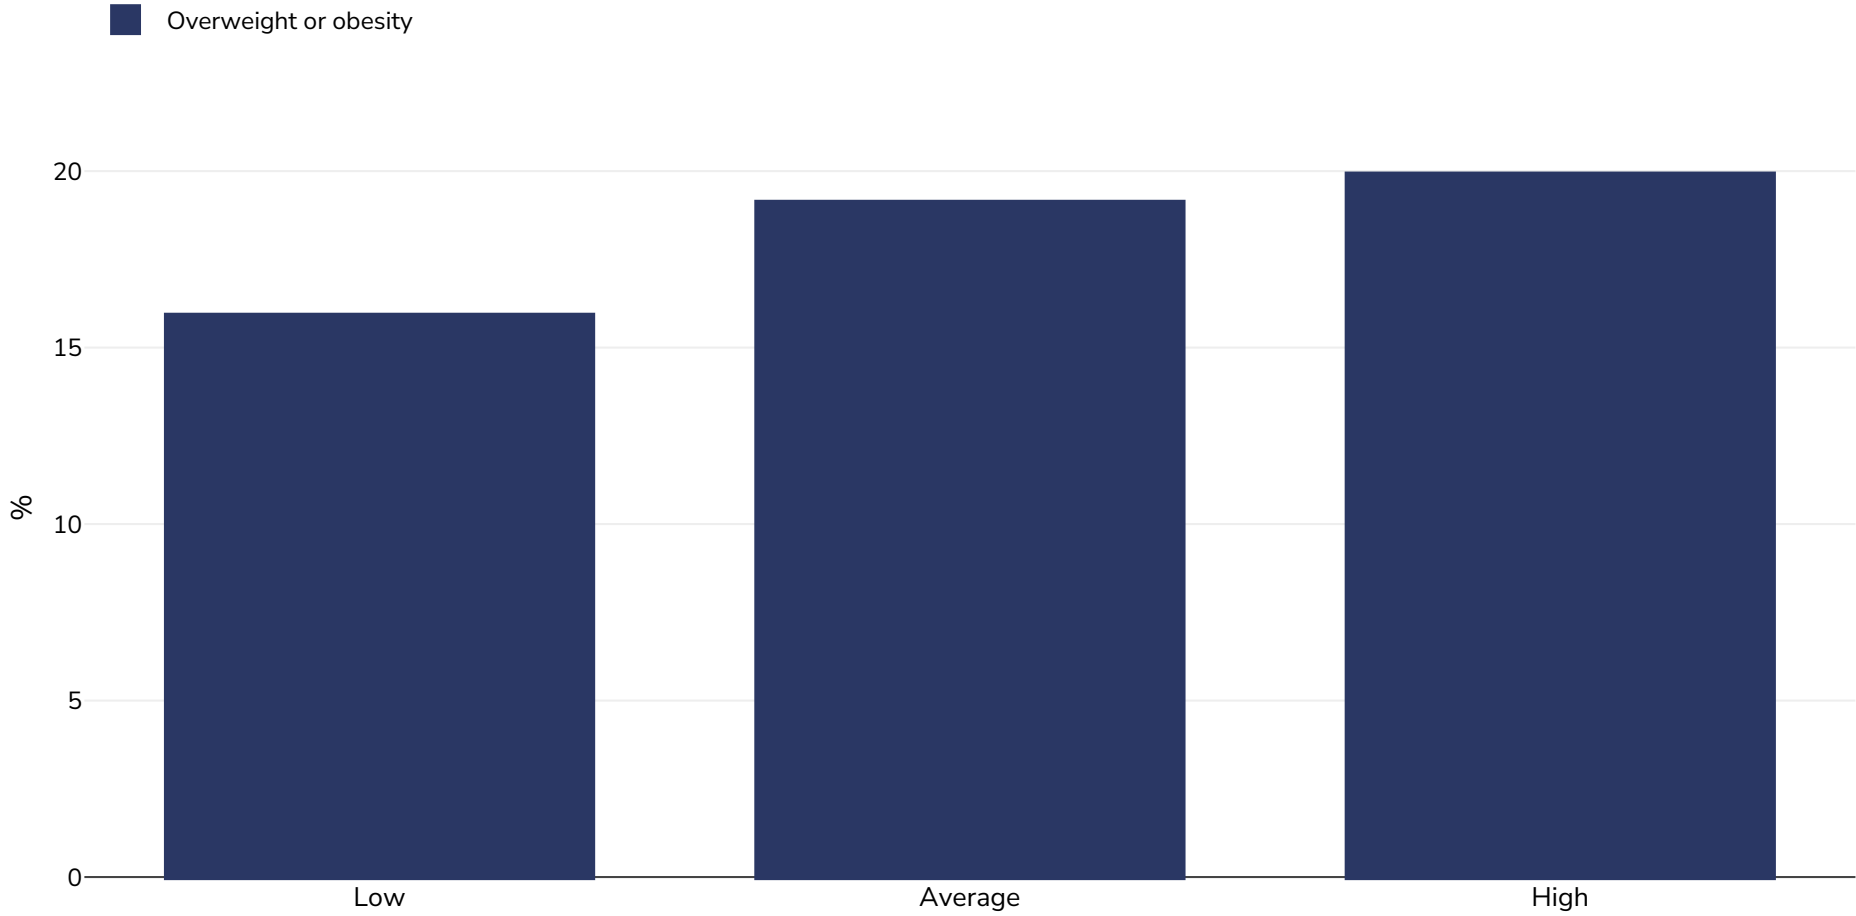

Lithuania: Overweight/obesity by socio-economic group

Children, 2010

Survey type:	Measured
Age:	9-10
Sample size:	4810
References:	http://vddb.laba.lt/fedora/get/LT-eLABa-0001:E.02~2013~D_20130919_143656-85087/DS.005.0.02.ETD (last accessed 9th June 2015)
Cutoffs:	IOTF