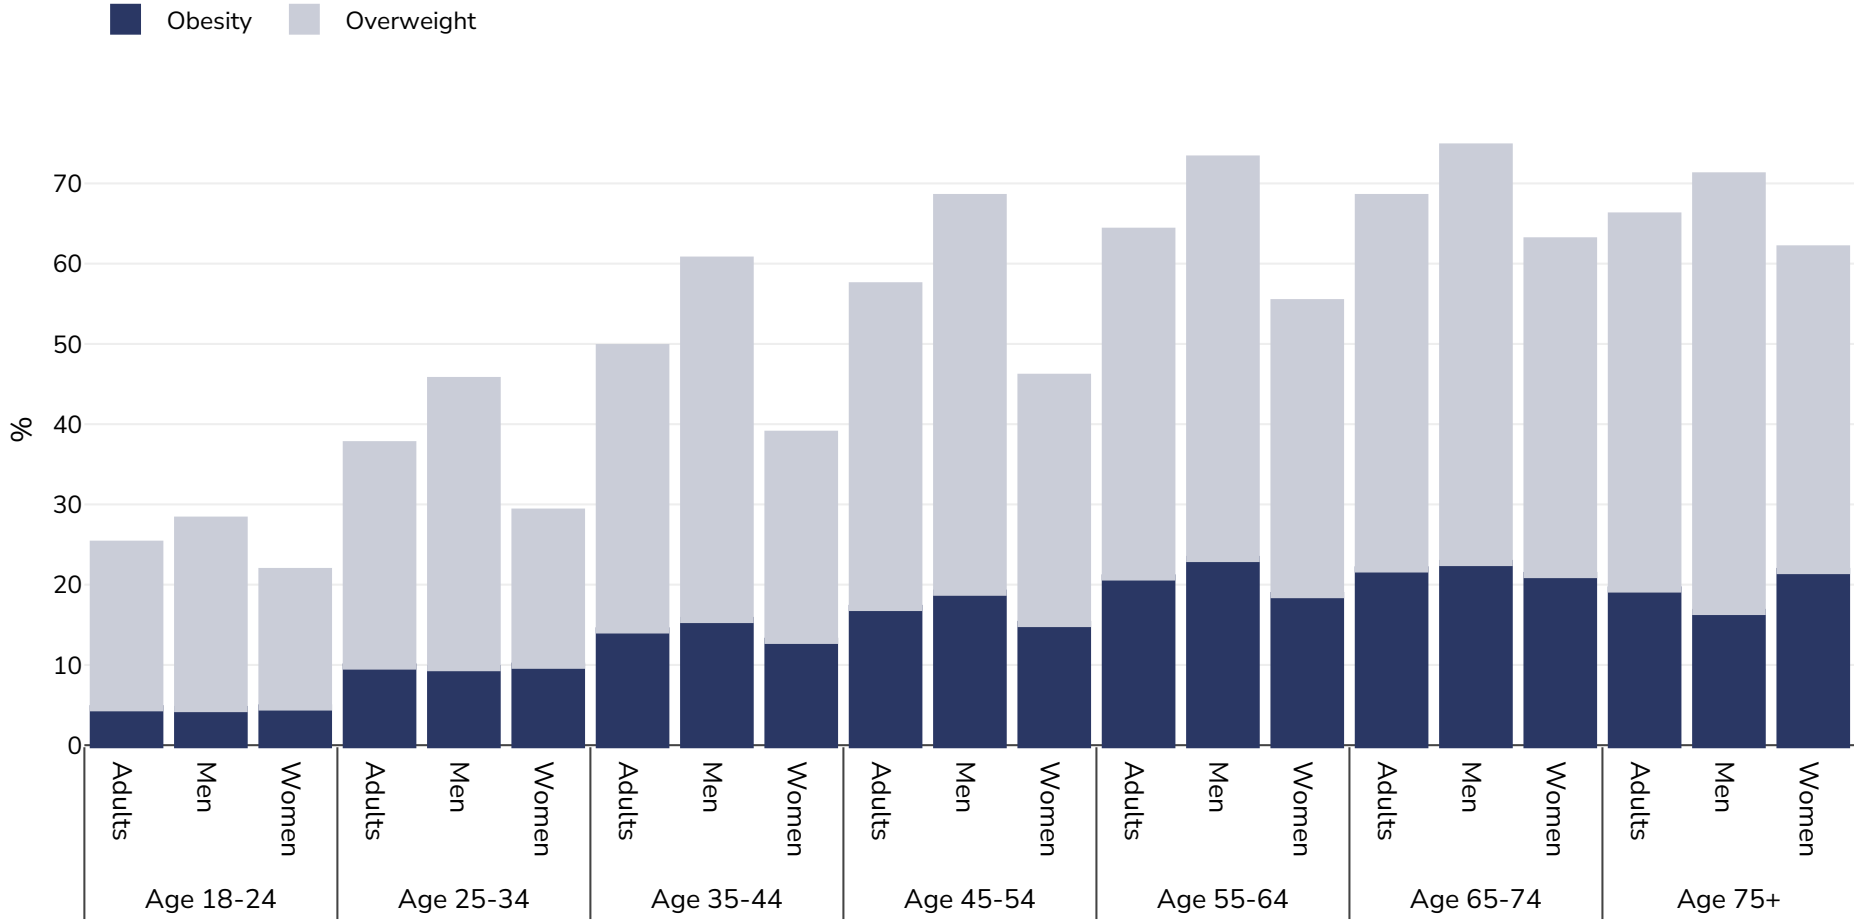

# Spain: Overweight/obesity by age

Adults, 2019

Survey type: Self-reported

Area covered: National

References: Eurostat 2019. Available at [https://appsso.eurostat.ec.europa.eu/nui/show.do?dataset=hlt\\_h\\_ehis\\_bm1i&lang=en](https://appsso.eurostat.ec.europa.eu/nui/show.do?dataset=hlt_h_ehis_bm1i&lang=en) (last accessed 09.08.21).

Unless otherwise noted, overweight refers to a BMI between 25kg and 29.9kg/m<sup>2</sup>, obesity refers to a BMI greater than 30kg/m<sup>2</sup>.