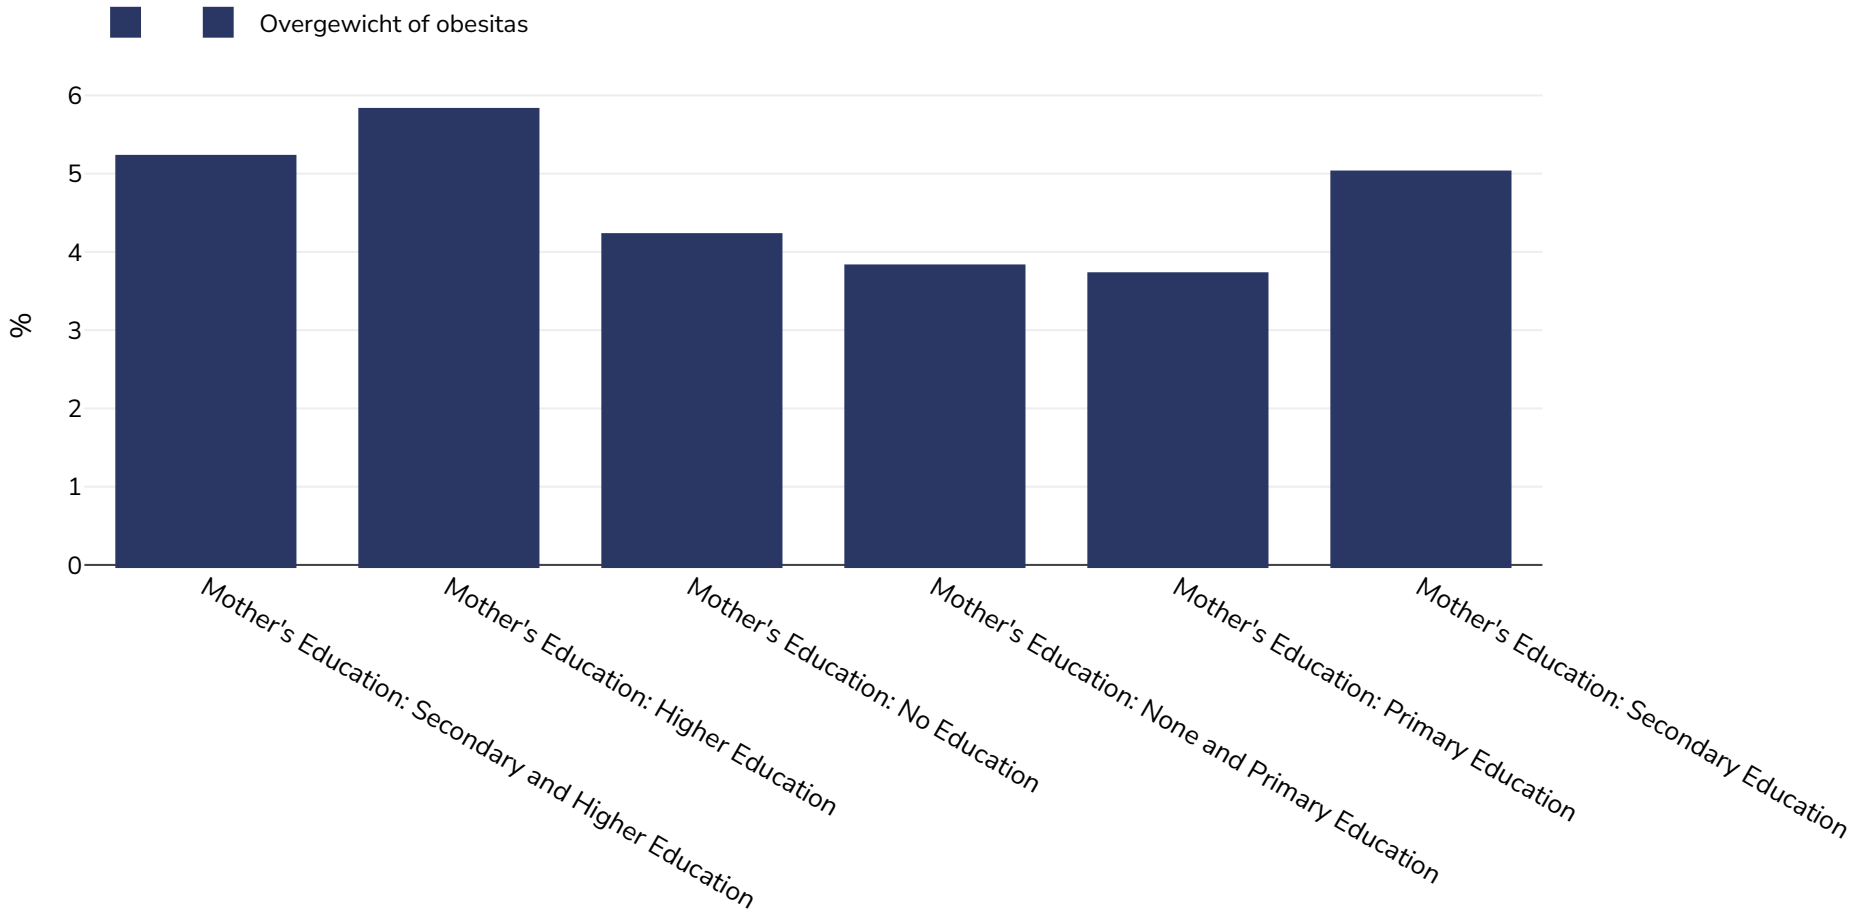

Dominicaanse Republiek: Overweight/obesity by education

Infants, 1991

Monstergrootte: 2916

Referenties: DHS: Encuesta demografica y de salud 1991. Demographic and Health Surveys. Santo Domingo, Republica Dominicana, 1992