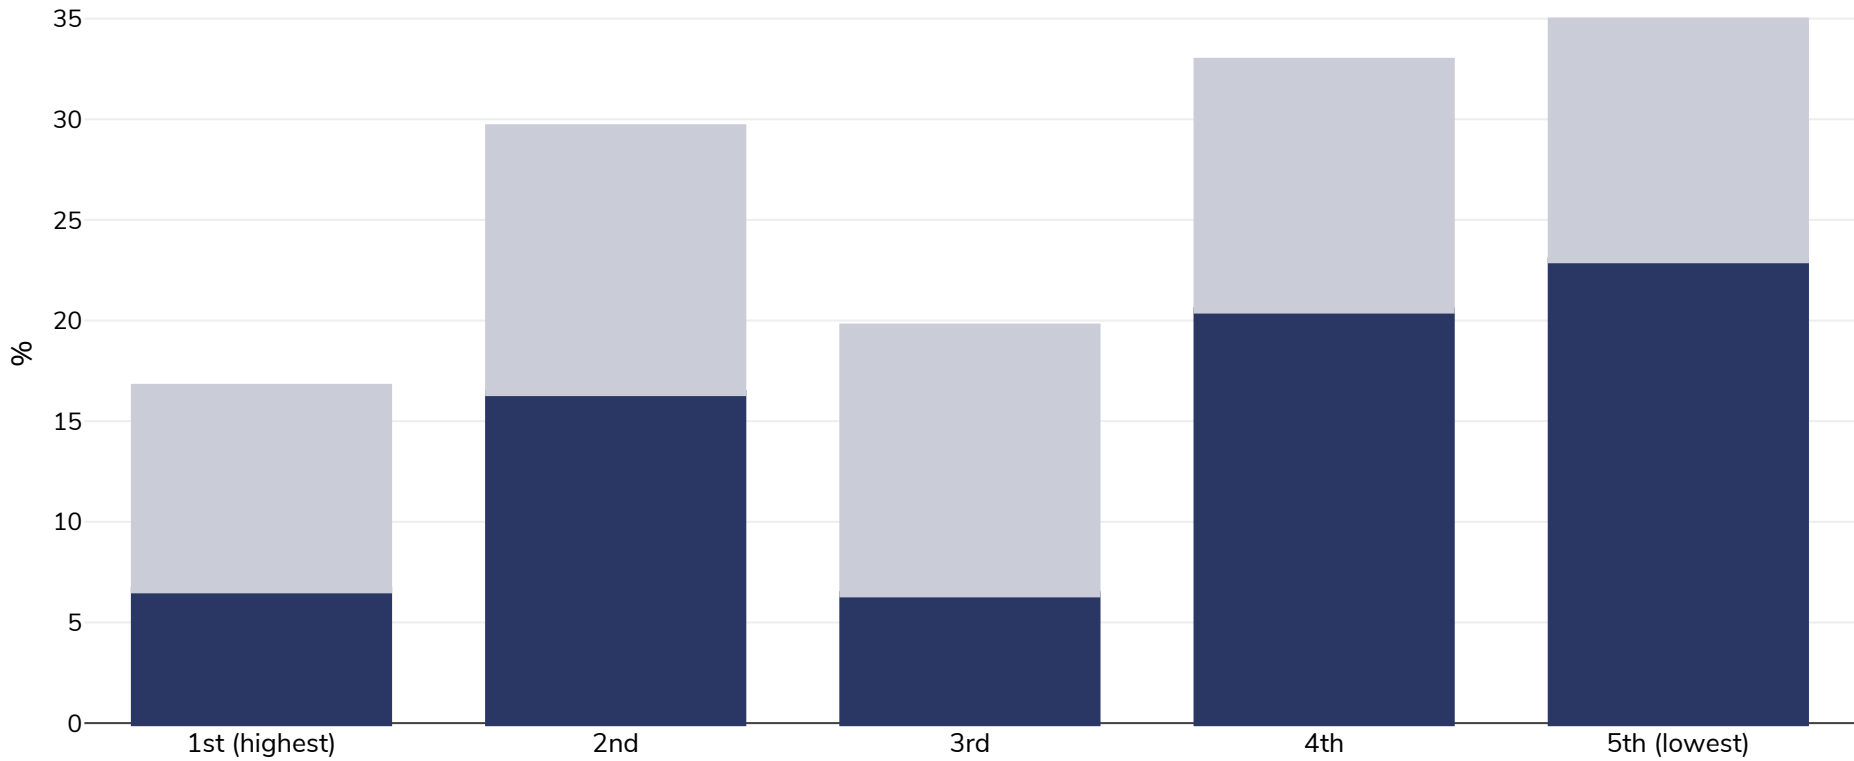

England: Overweight/obesity by socio-economic group

Girls, 2016

■ Obesity ■ Overweight

Survey type:	Measured
Age:	2-15
Sample size:	1334
Area covered:	National
References:	Health Survey for England 2016. Available at: https://digital.nhs.uk/catalogue/PUB30169 (Last accessed 13 December 2017)
Notes:	85th and 95th Centile
Cutoffs:	Other