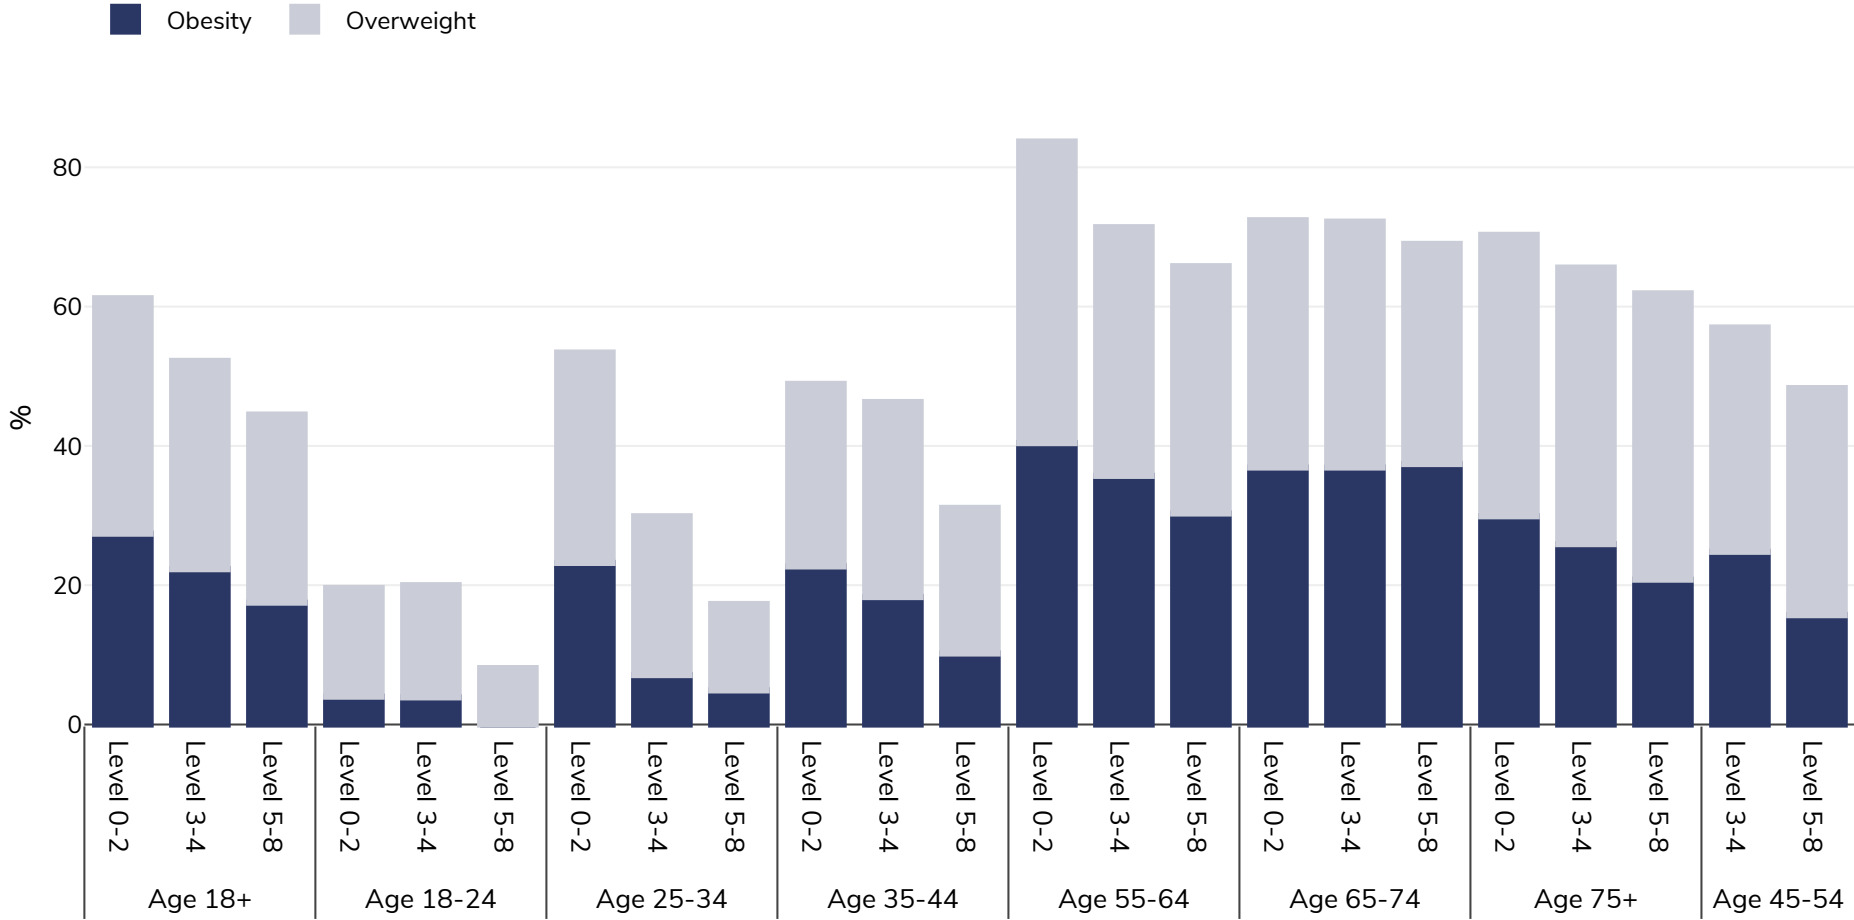

Estonia: Overweight/obesity by age and education

Women, 2014

Survey type: Self-reported

Area covered: National

References: Eurostat http://appsso.eurostat.ec.europa.eu/nui/show.do?dataset=hlth_ehis_bm1e&lang=en (last accessed 25.08.20)

Unless otherwise noted, overweight refers to a BMI between 25kg and 29.9kg/m², obesity refers to a BMI greater than 30kg/m².