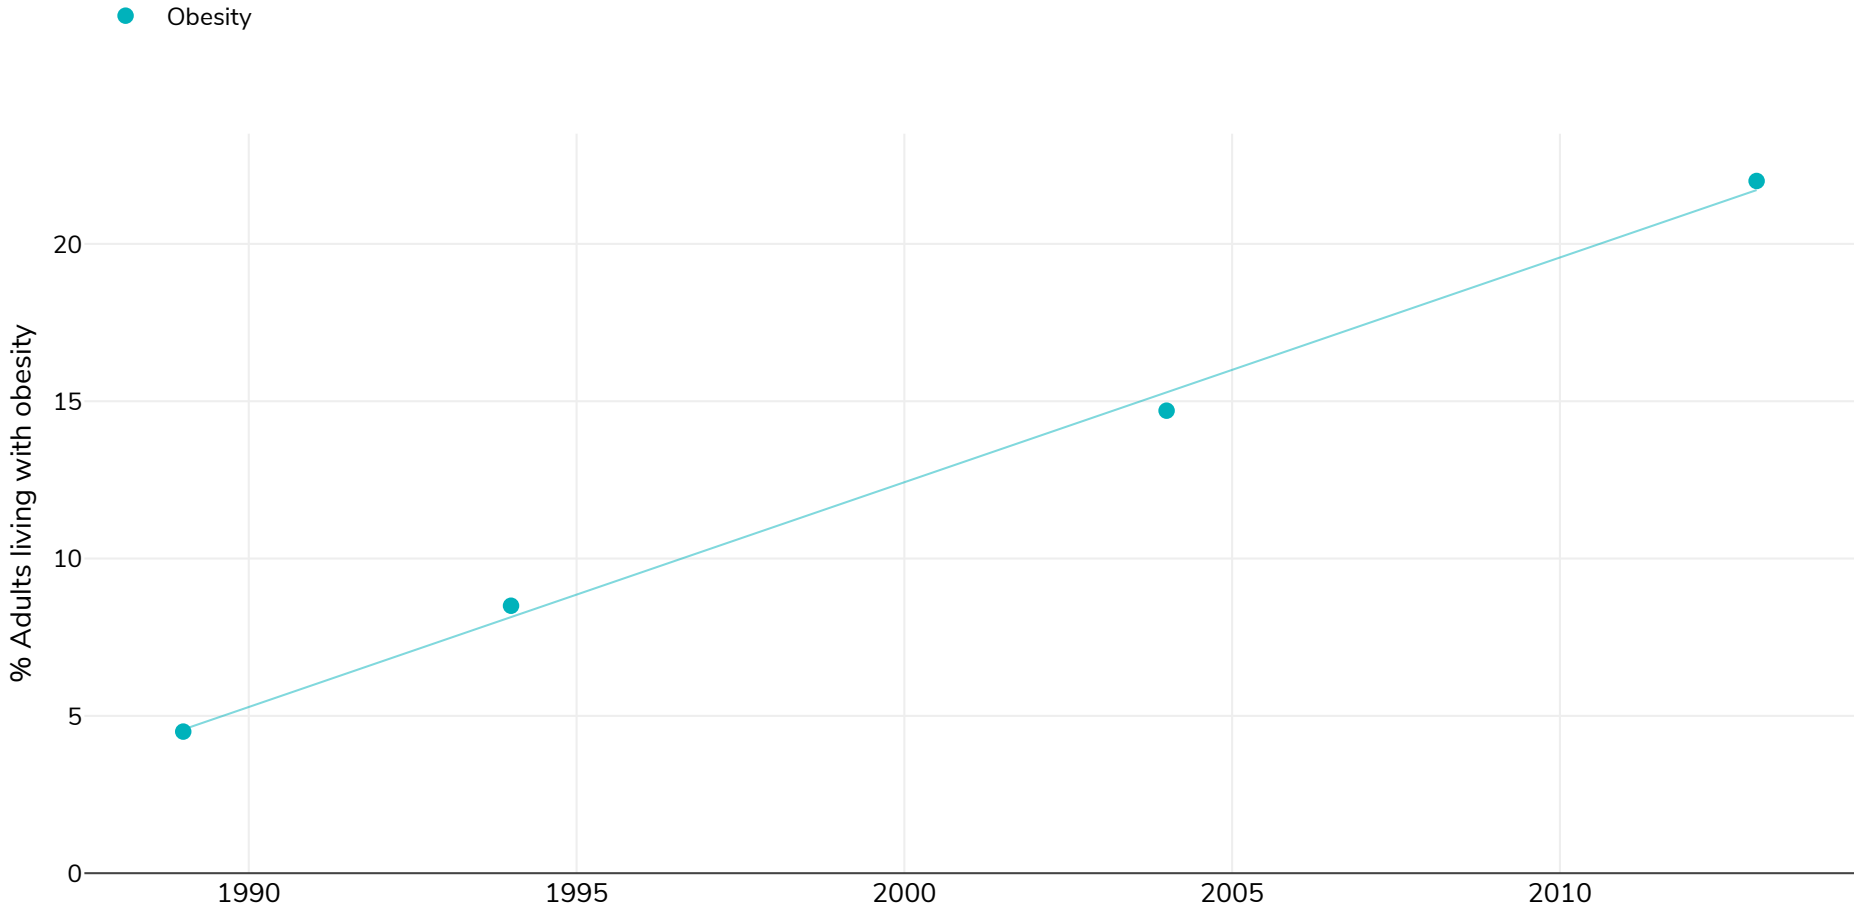

Seychelles: % Adults living with obesity, 1989-2014

Men

Survey type: Measured

References: For full details of references visit <https://data.worldobesity.org/>

Unless otherwise noted, overweight refers to a BMI between 25kg and 29.9kg/m², obesity refers to a BMI greater than 30kg/m².

Different methodologies may have been used to collect this data and so data from different surveys may not be strictly comparable. Please check with original data sources for methodologies used.