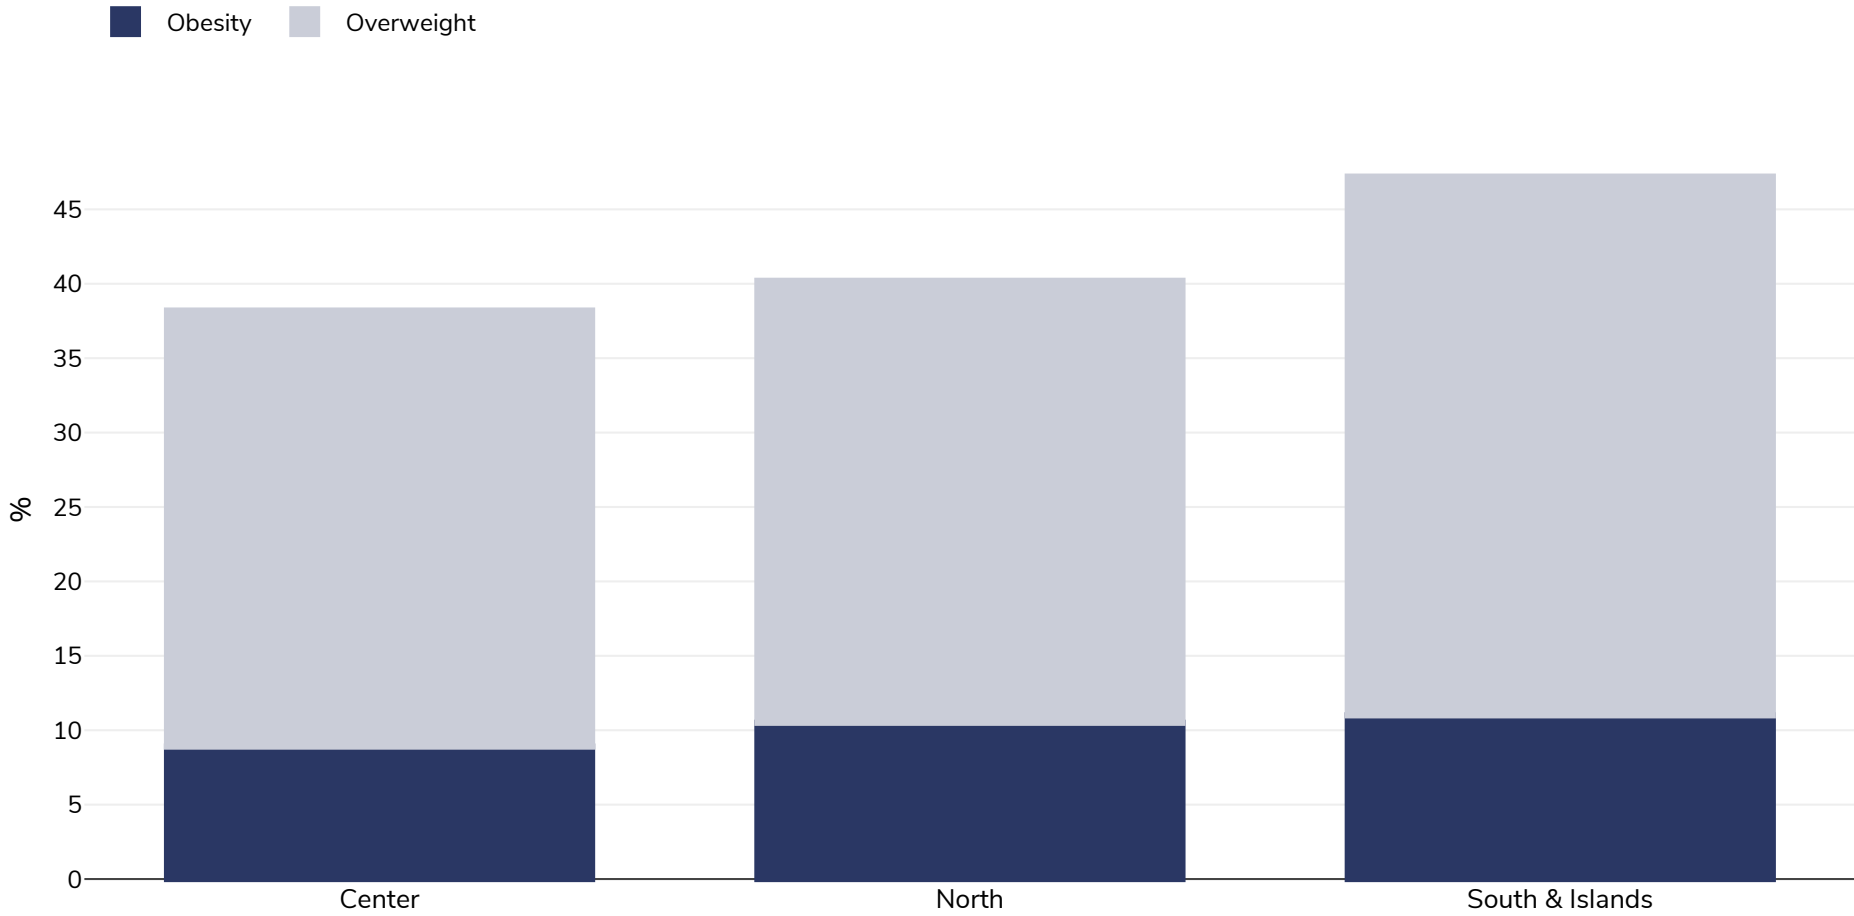

Italy: Overweight/obesity by region

Adults, 2020-2021

Survey type:	Self-reported
Age:	18-69
Sample size:	38126
Area covered:	National
References:	PASSI 2020-2021. Available at https://www.epicentro.iss.it/passi/dati/sovrappeso?tab-container-1=tab1 (last accessed on 22.03.23)

Unless otherwise noted, overweight refers to a BMI between 25kg and 29.9kg/m², obesity refers to a BMI greater than 30kg/m².