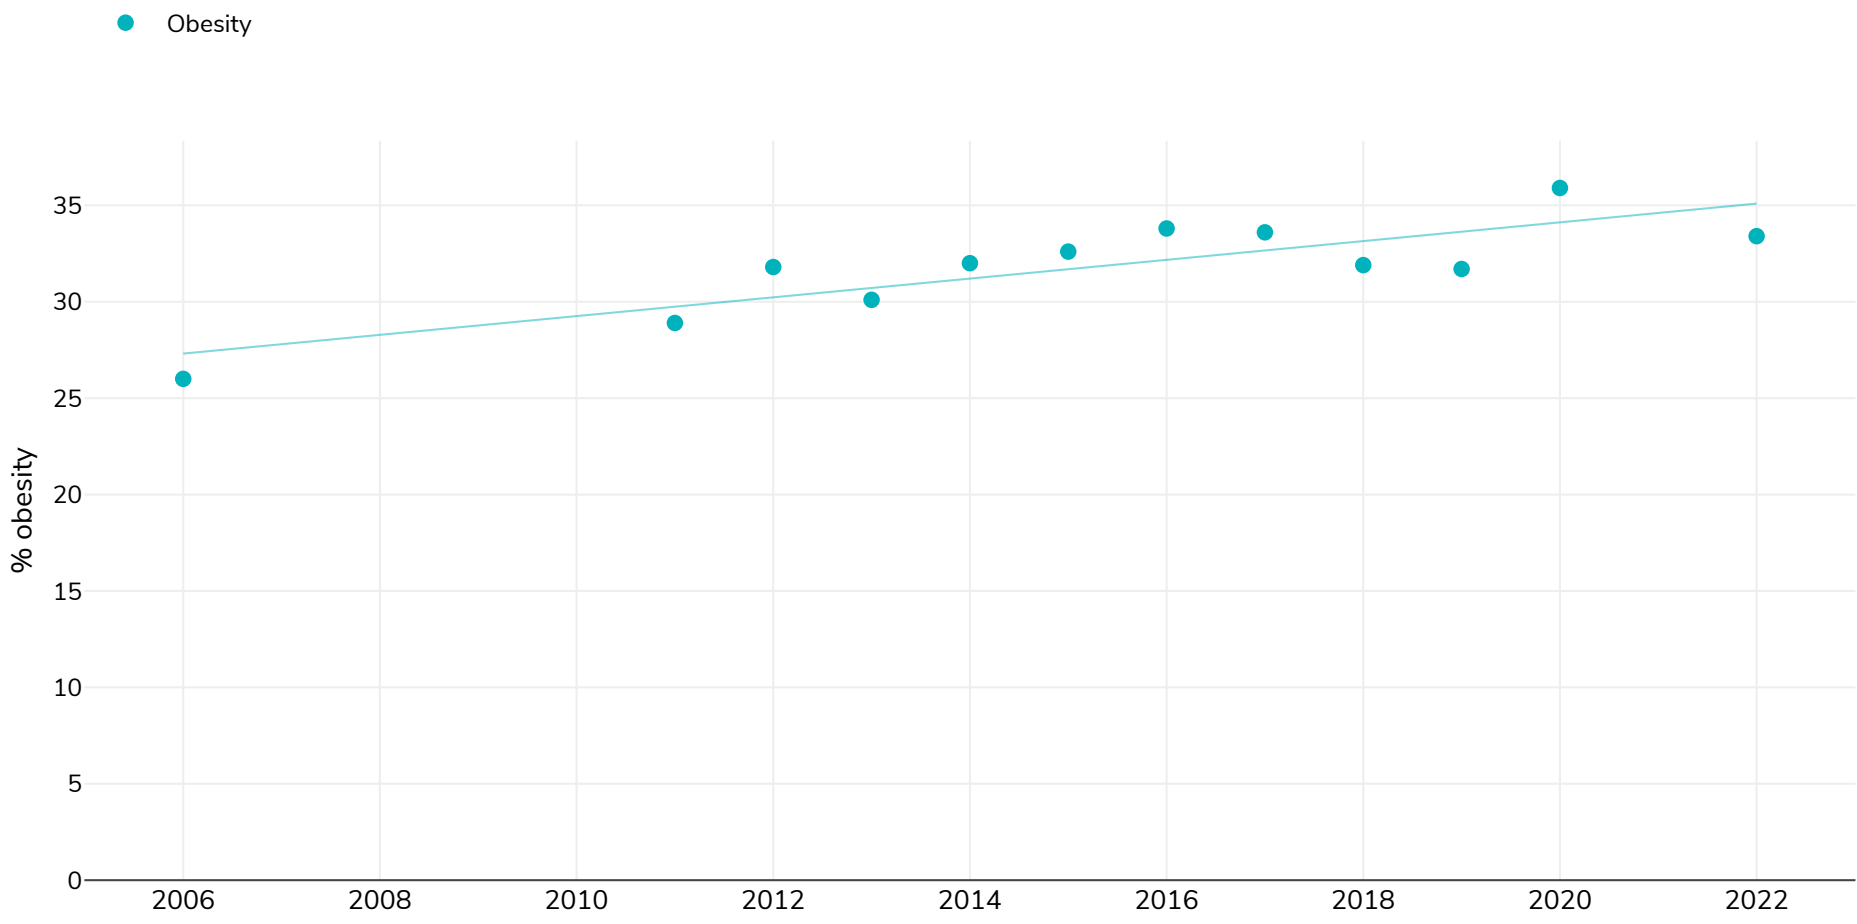

New Zealand: % Adults living with obesity, 2006-2023

Women

Survey type: Measured

References: For full details of references visit <https://data.worldobesity.org/>

Unless otherwise noted, overweight refers to a BMI between 25kg and 29.9kg/m², obesity refers to a BMI greater than 30kg/m².

Different methodologies may have been used to collect this data and so data from different surveys may not be strictly comparable. Please check with original data sources for methodologies used.