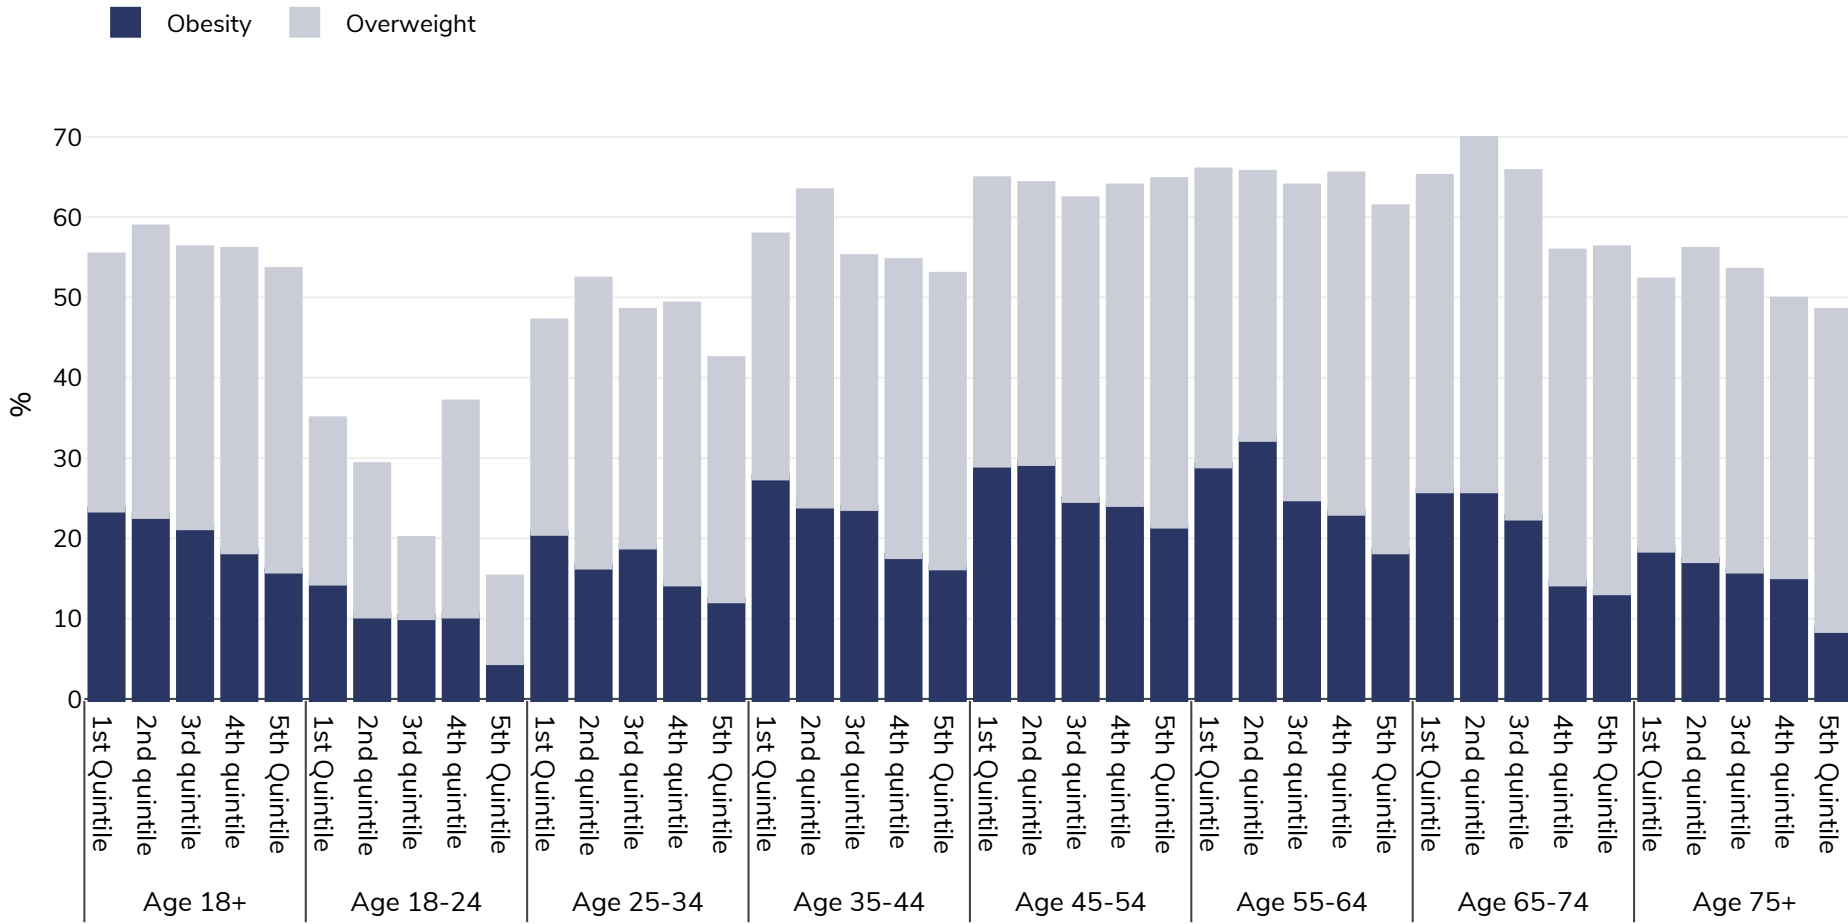

United Kingdom: Overweight/obesity by age and socio-economic group

Adults, 2014

Survey type: Self-reported

Area covered: National

References: 2014 Eurostat - Socio economic - http://appsso.eurostat.ec.europa.eu/nui/show.do?dataset=hlth_ehis_bm1i&lang=en (last accessed 25.08.20)

Unless otherwise noted, overweight refers to a BMI between 25kg and 29.9kg/m², obesity refers to a BMI greater than 30kg/m².