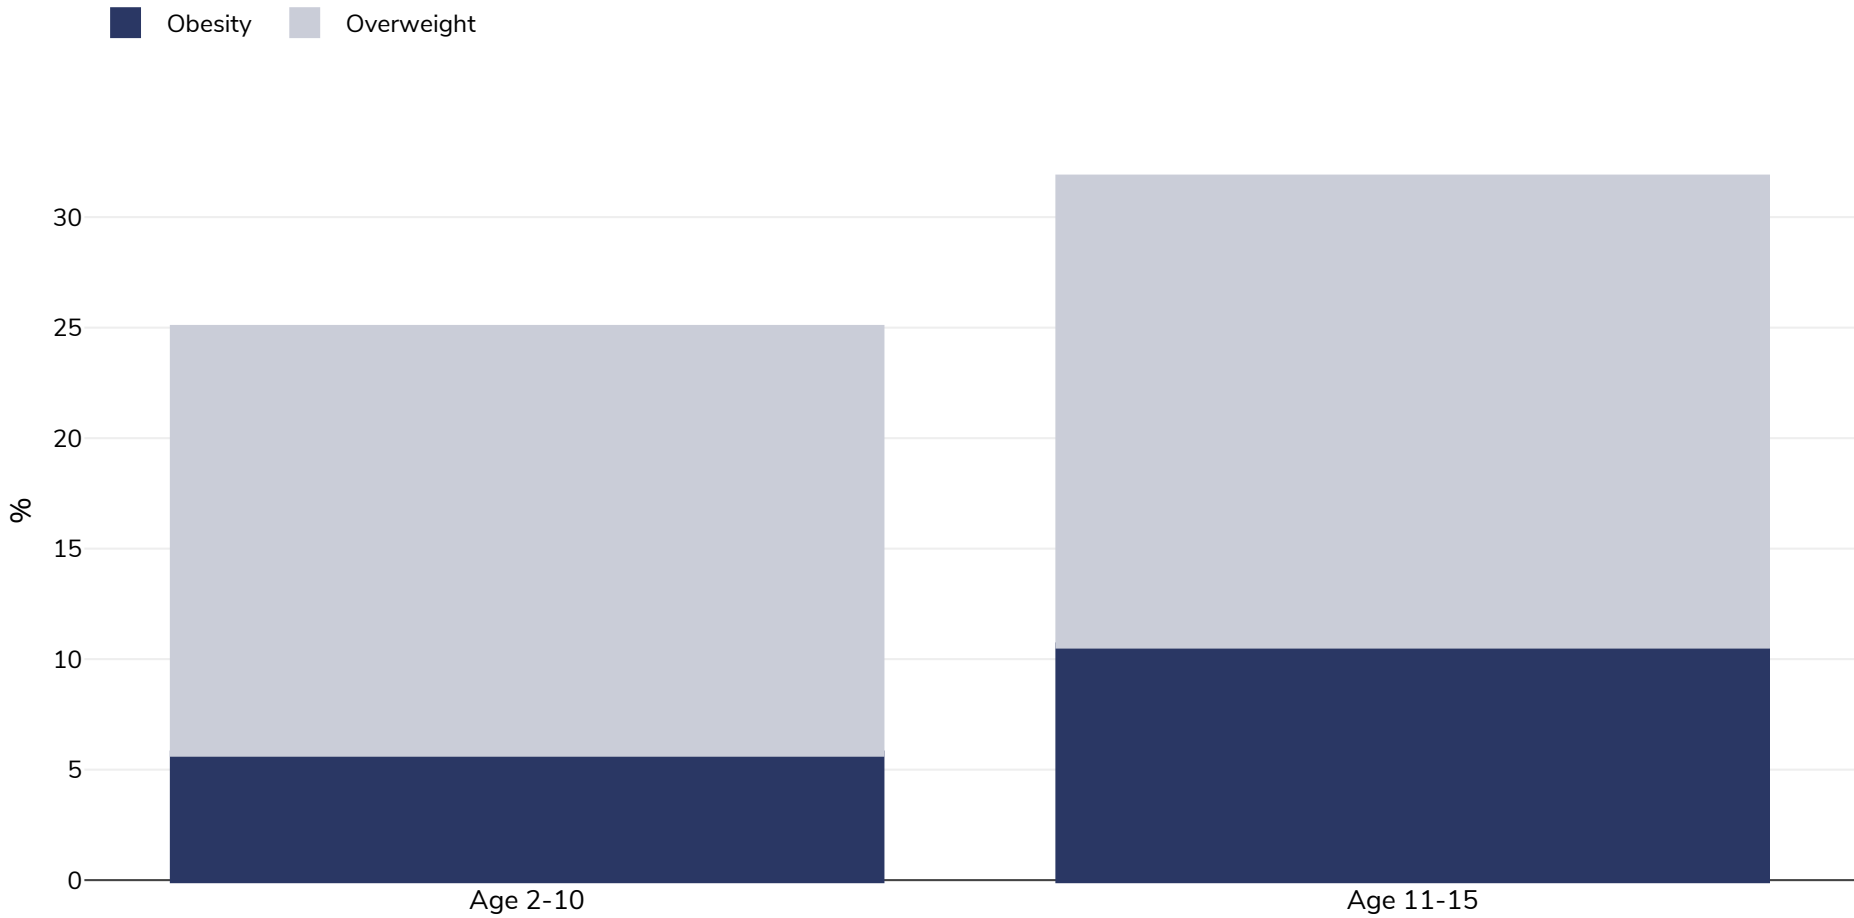

Northern Ireland: Overweight/obesity by age

Children, 2012-2013

Survey type: Measured

References: Health Survey Northern Ireland 2017/18. <https://www.health-ni.gov.uk/publications/health-survey-northern-ireland-first-results-201718> (last accessed 14.07.20)