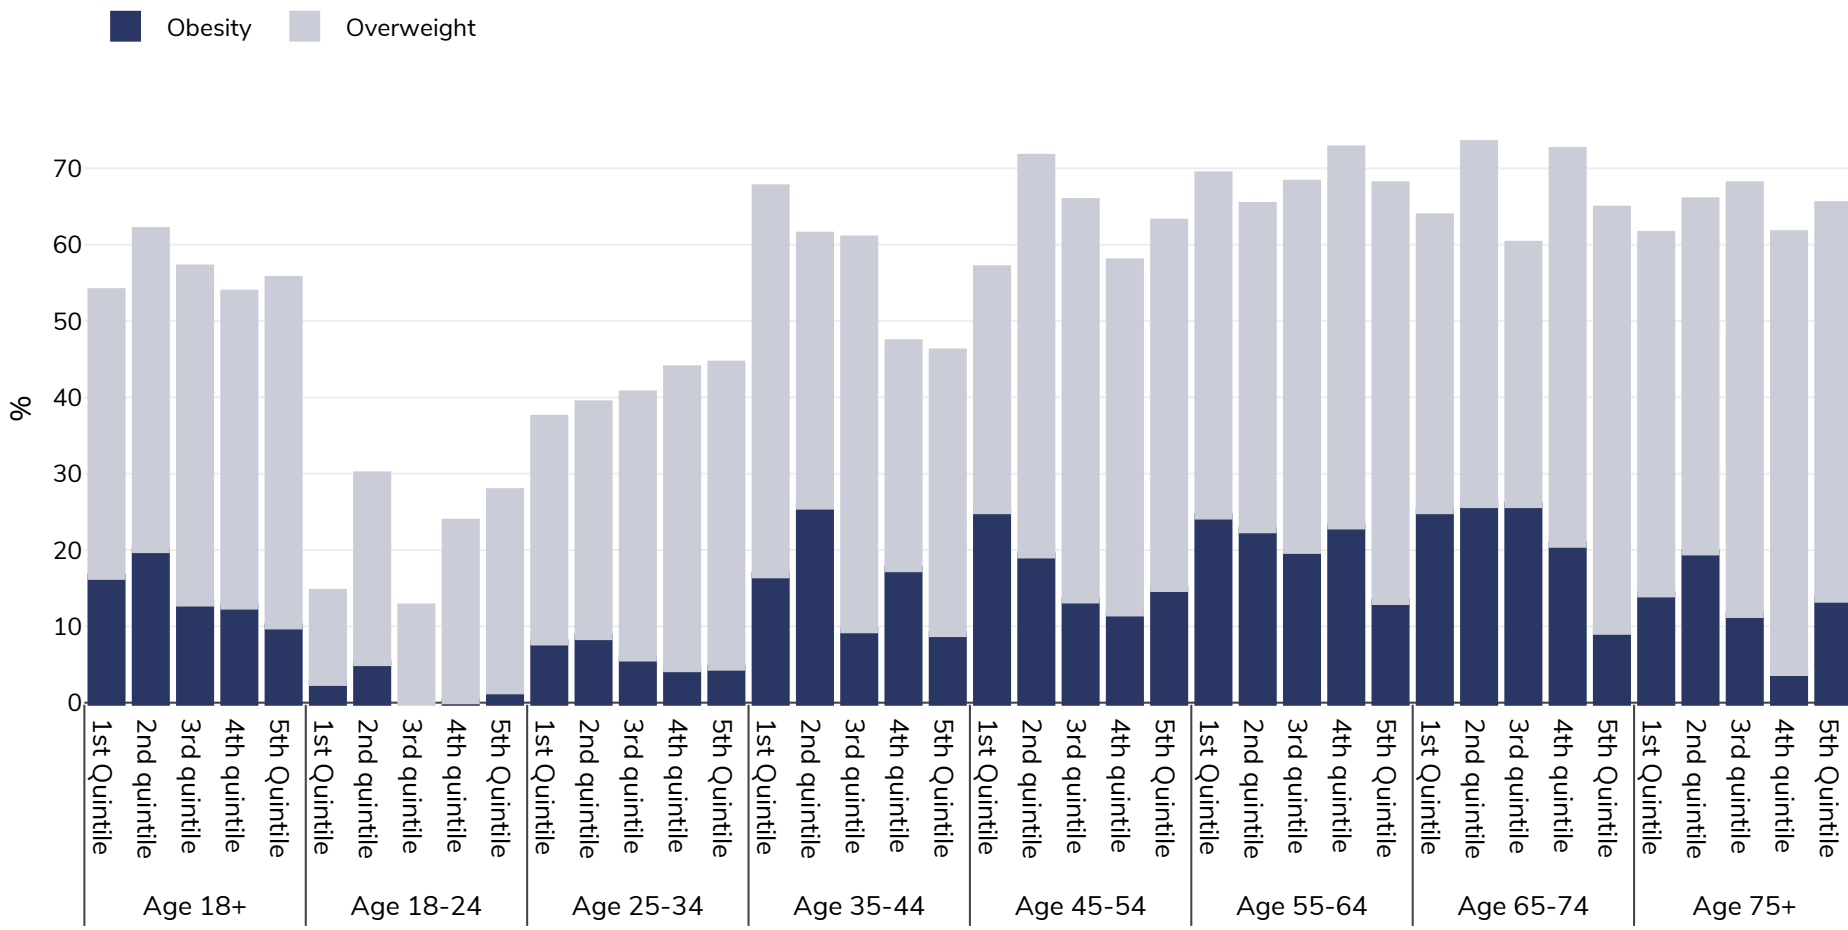

Belgium: Overweight/obesity by age and socio-economic group

Men, 2014

Survey type: Self-reported

Area covered: National

References: Eurostat Database http://appsso.eurostat.ec.europa.eu/nui/show.do?dataset=hlth_ehis_bm1i&lang=en (last accessed 25.08.20)

Unless otherwise noted, overweight refers to a BMI between 25kg and 29.9kg/m², obesity refers to a BMI greater than 30kg/m².