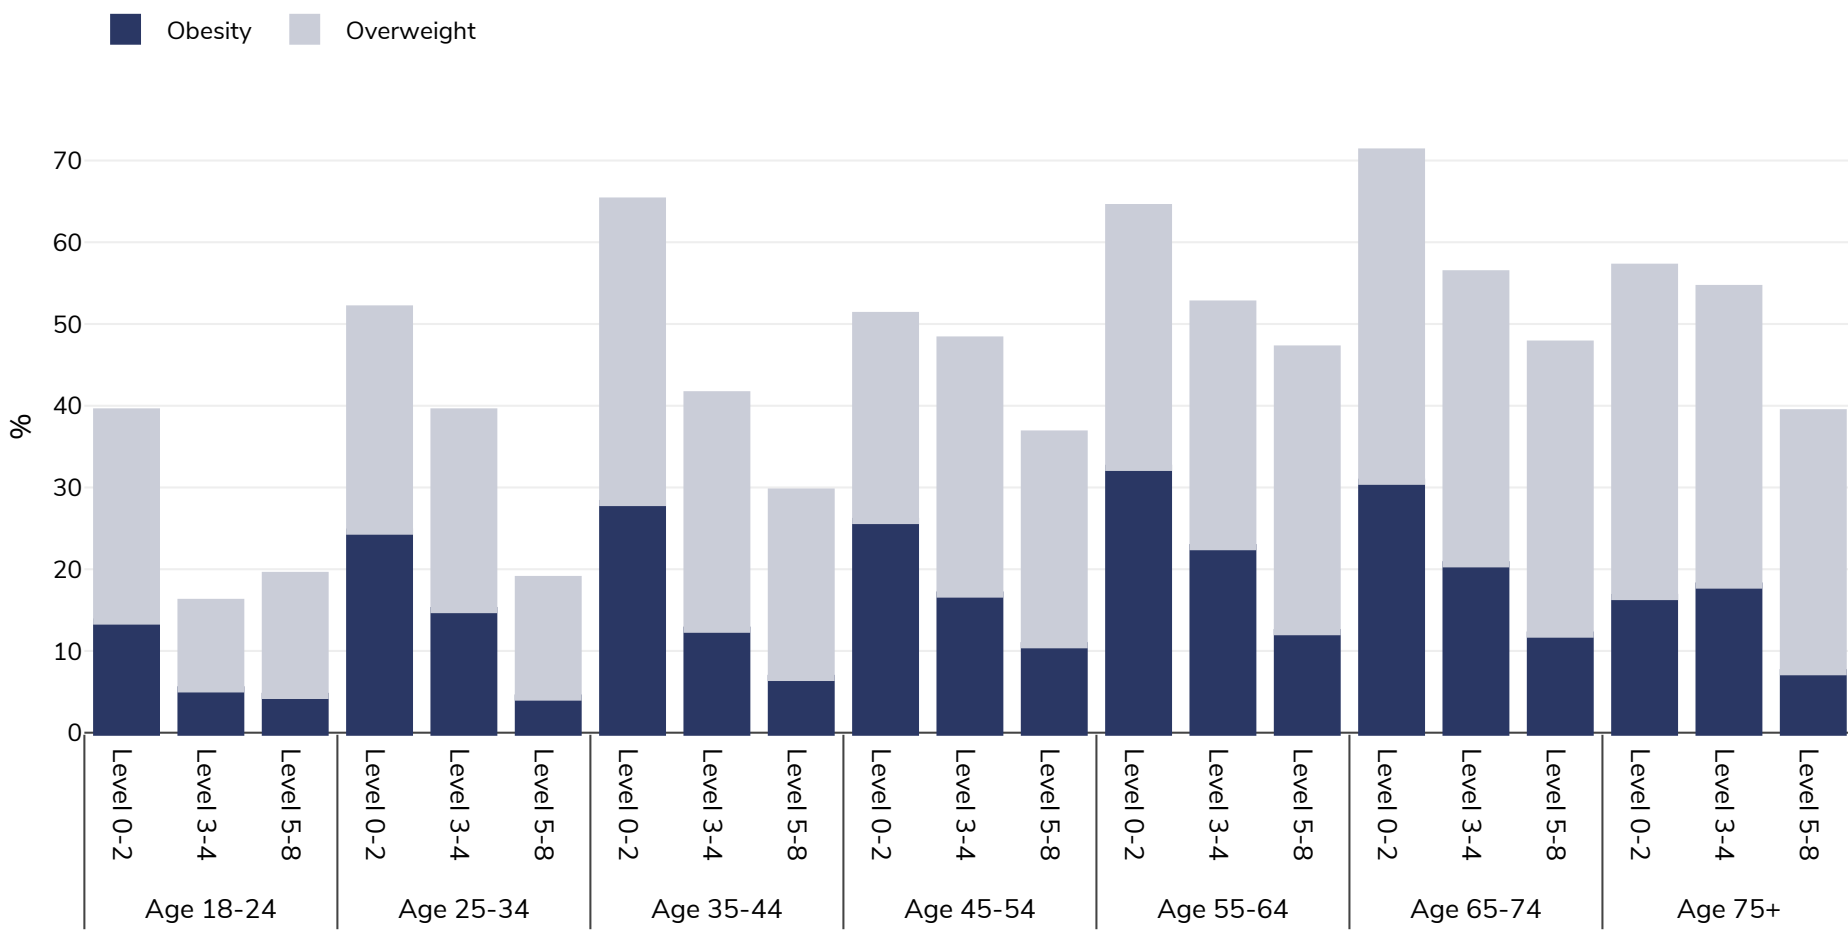

Austria: Overweight/obesity by age and education

Women, 2019

Survey type: Self-reported

Area covered: National

References: Eurostat 2019. Available at https://appsso.eurostat.ec.europa.eu/nui/show.do?dataset=hlth_ehis_bm1e&lang=en (last accessed 09.08.21).

Unless otherwise noted, overweight refers to a BMI between 25kg and 29.9kg/m², obesity refers to a BMI greater than 30kg/m².