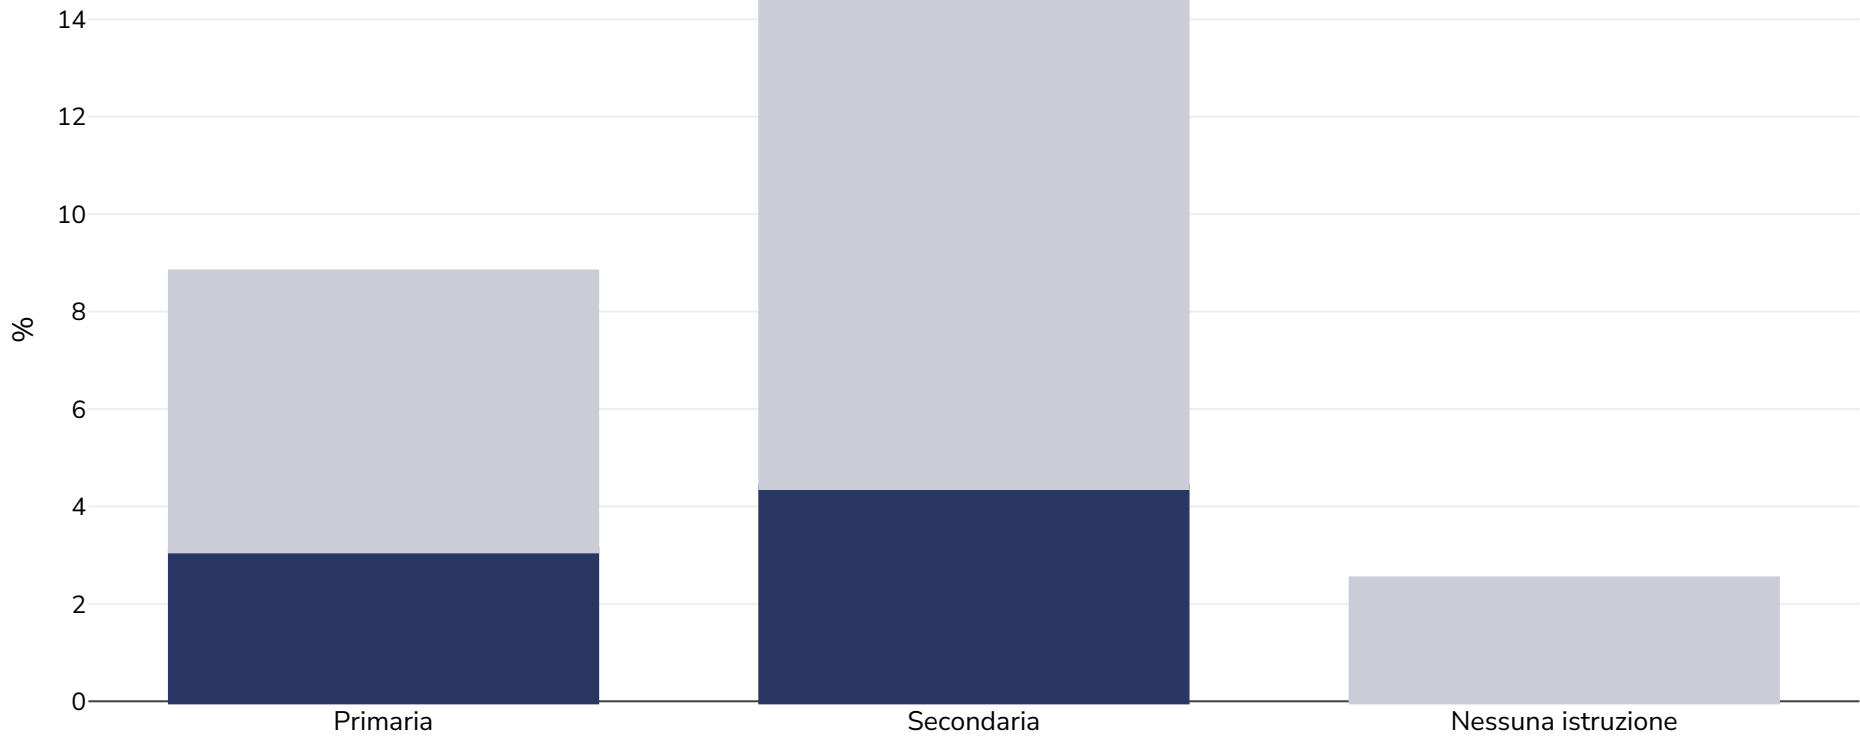

Ghana: Overweight/obesity by education

Ragazze, 2022

■ Obesità ■ Sovrappeso

| | |
|--|---|
| Tipo di sondaggio: | Misurato |
| Età: | 15-19 |
| Dimensioni del campione: | 2760 |
| Area coperta: | Nazionale |
| Riferimenti: | Ghana Statistical Service (GSS) and ICF. 2024. Ghana Demographic and Health Survey 2022. Accra, Ghana, and Rockville, Maryland, USA: GSS and ICF. |
| Note (disponibile solo in inglese): | 33 Students who were educated beyond Secondary were excluded from this analysis as the sample size too small |
| Cutoffs: | +1SD to 2SD />2SD |