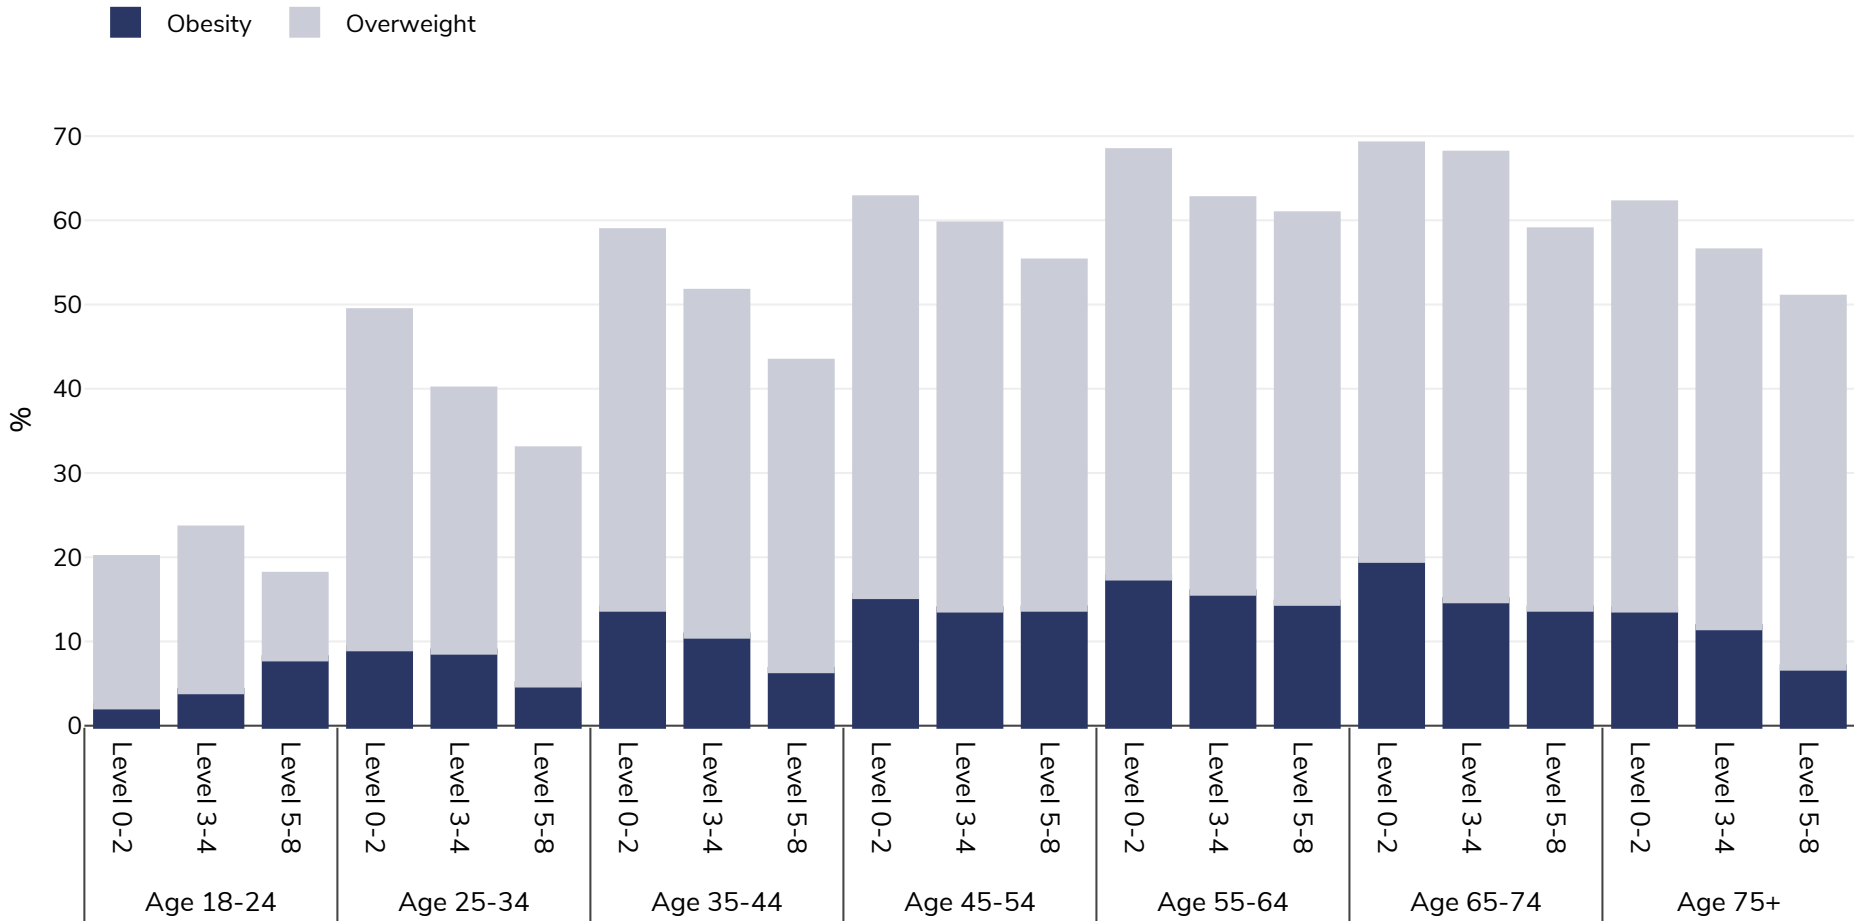

Italy: Overweight/obesity by age and education

Men, 2019

Survey type: Self-reported

Area covered: National

References: Eurostat 2019. Available at https://appsso.eurostat.ec.europa.eu/nui/show.do?dataset=hlth_ehis_bm1e&lang=en (last accessed 09.08.21).

Unless otherwise noted, overweight refers to a BMI between 25kg and 29.9kg/m², obesity refers to a BMI greater than 30kg/m².