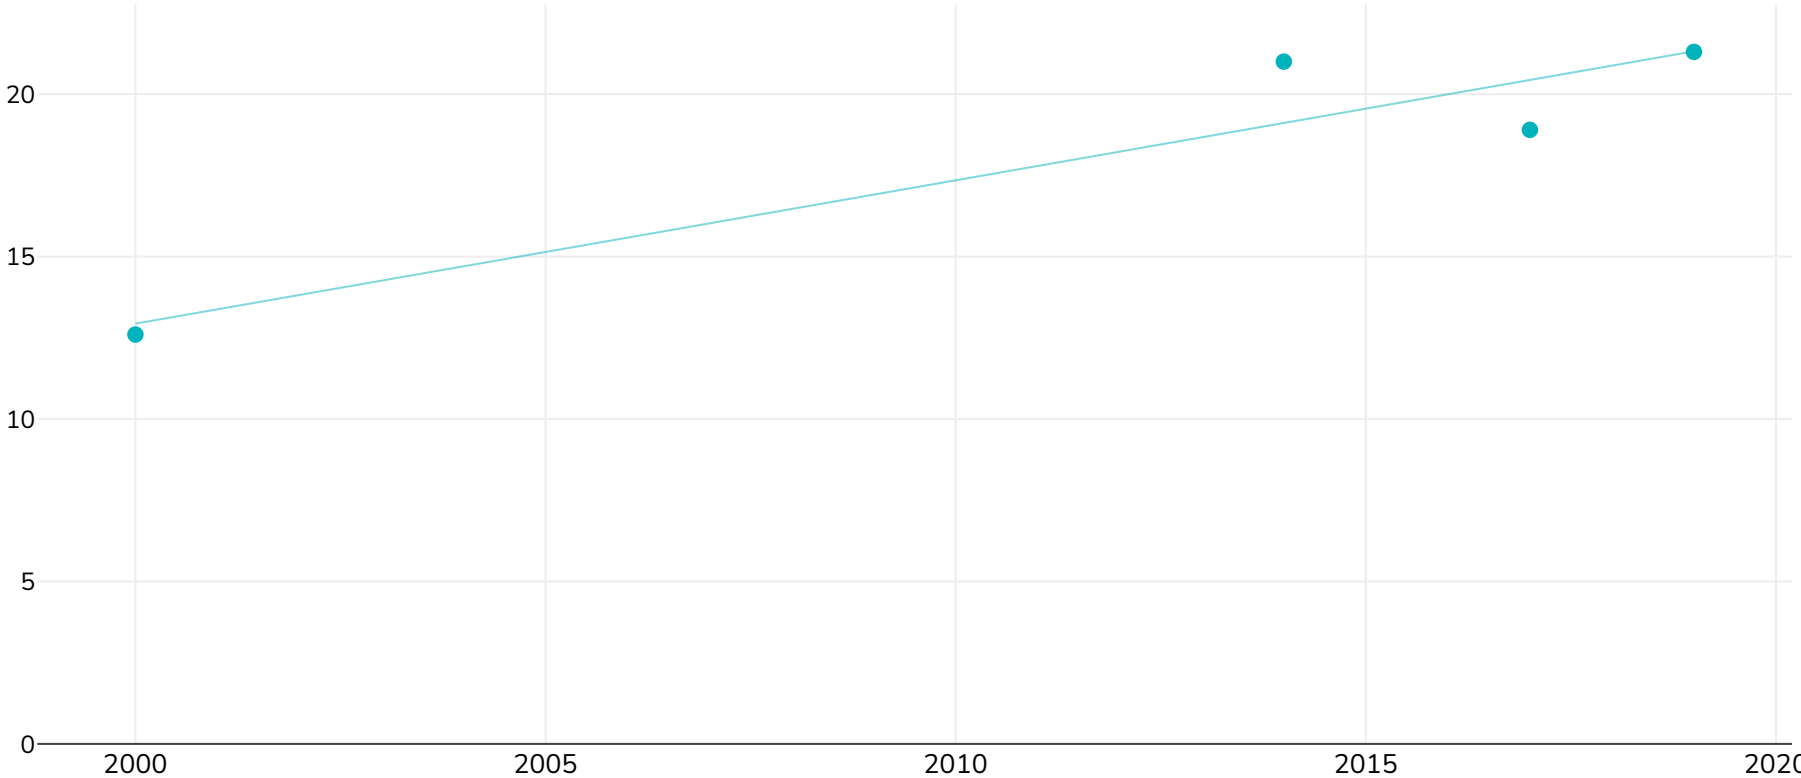

Slovenia: Trend obesity Slovenia 2000 2019

Men

● Obesity

Survey type: Self-reported

References: For full details of references visit <https://data.worldobesity.org/>

Different methodologies may have been used to collect this data and so data from different surveys may not be strictly comparable. Please check with original data sources for methodologies used.