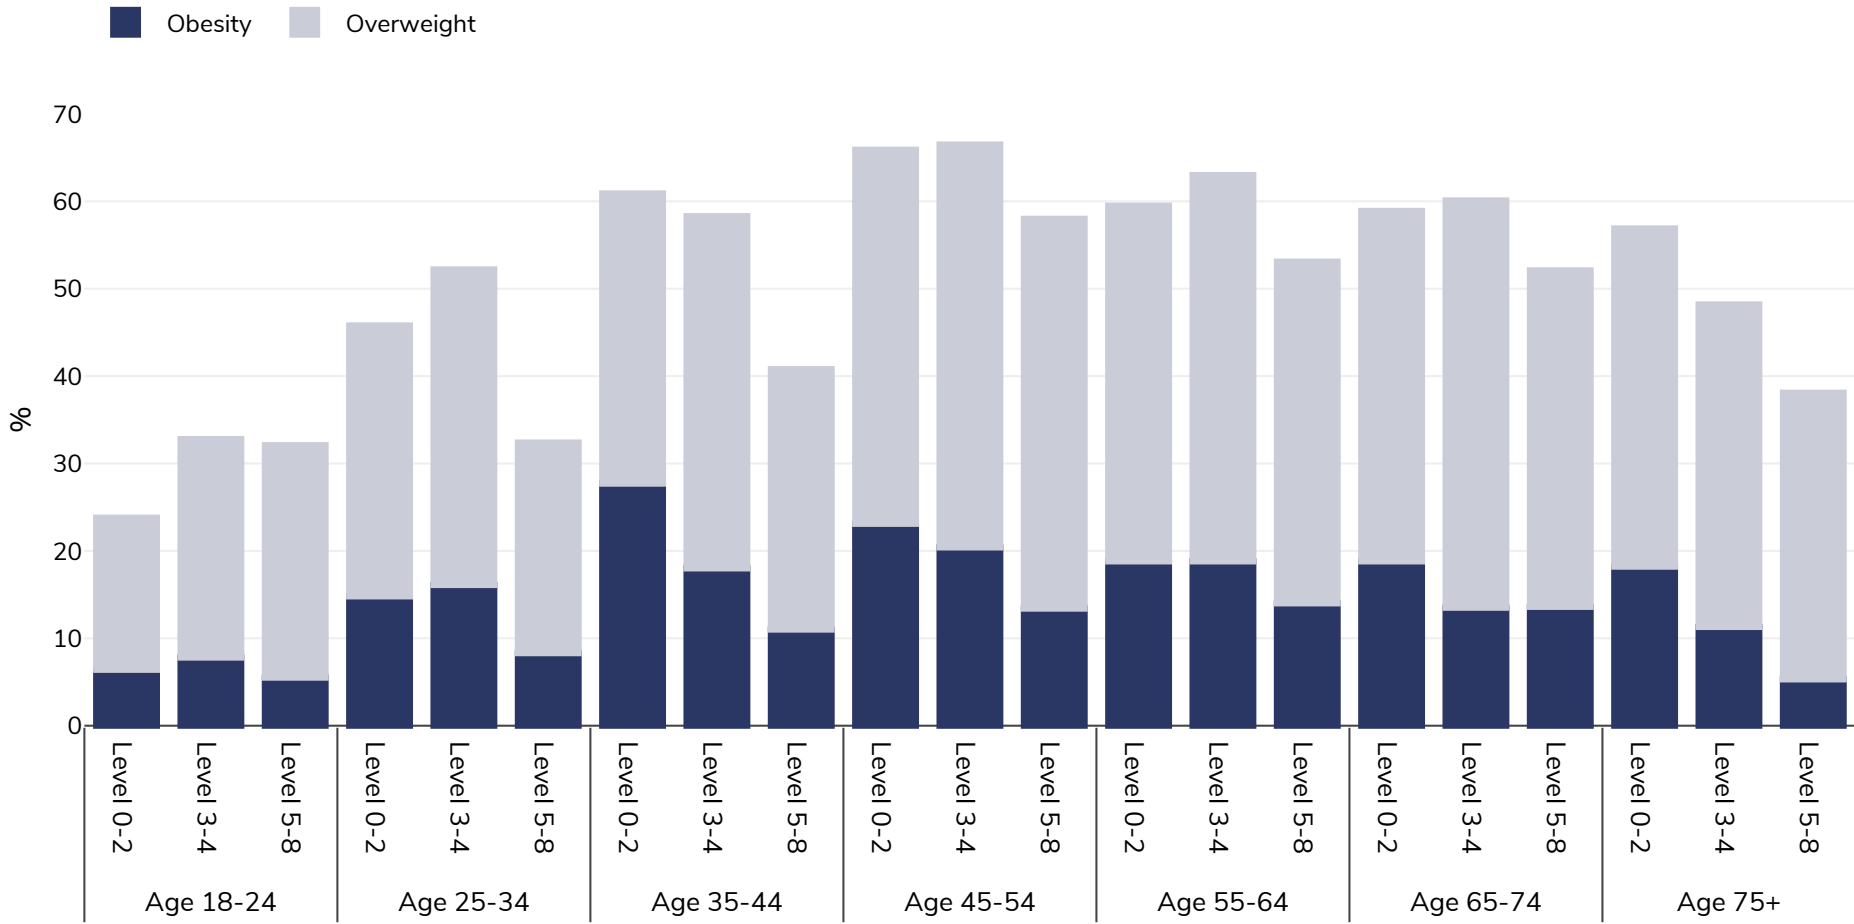

# Norway: Overweight/obesity by age and education

Adults, 2019

Survey type: Self-reported

Area covered: National

References: Eurostat 2019. Available at [https://appsso.eurostat.ec.europa.eu/nui/show.do?dataset=hlth\\_ehis\\_bm1e&lang=en](https://appsso.eurostat.ec.europa.eu/nui/show.do?dataset=hlth_ehis_bm1e&lang=en) (last accessed 09.08.21).

Unless otherwise noted, overweight refers to a BMI between 25kg and 29.9kg/m<sup>2</sup>, obesity refers to a BMI greater than 30kg/m<sup>2</sup>.