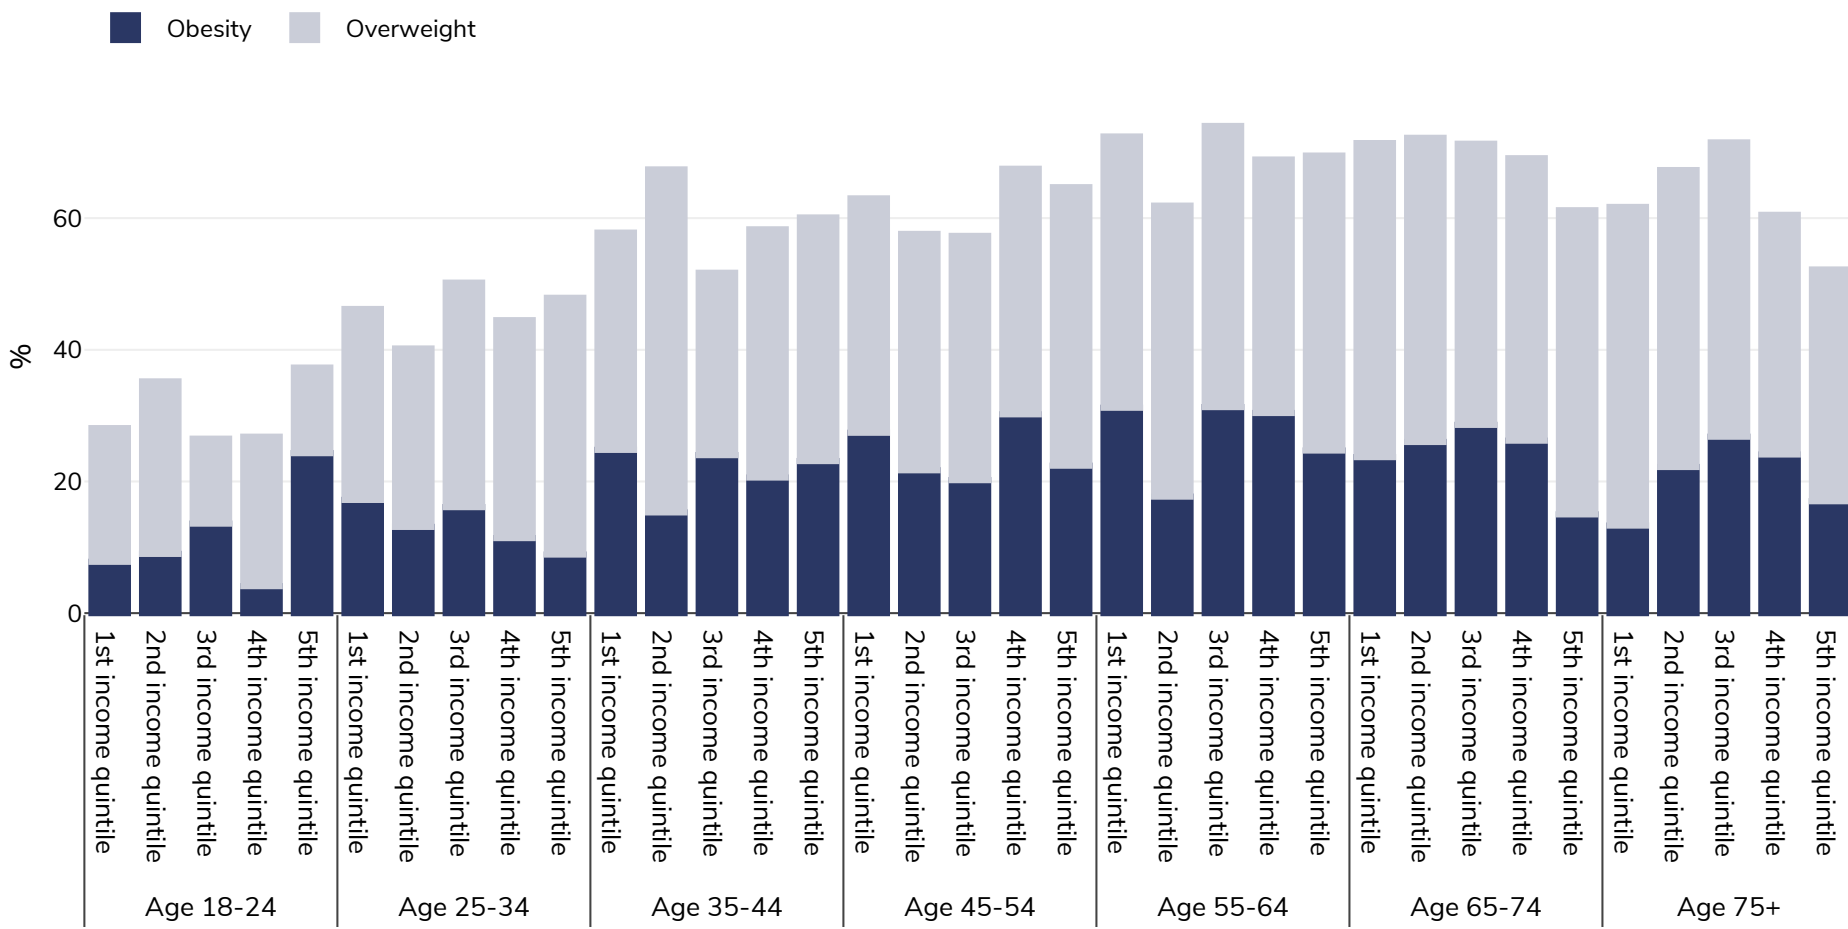

# Finland: Overweight/obesity by age and socio-economic group

Adults, 2019

Survey type: Self-reported

Area covered: National

References: Eurostat 2019. Available at [https://appsso.eurostat.ec.europa.eu/nui/show.do?dataset=hlth\\_ehis\\_bm1i&lang=en](https://appsso.eurostat.ec.europa.eu/nui/show.do?dataset=hlth_ehis_bm1i&lang=en) (last accessed 09.08.21).

Notes: NB. Some age ranges missing due to insufficient data to display by age & income quintile

Unless otherwise noted, overweight refers to a BMI between 25kg and 29.9kg/m<sup>2</sup>, obesity refers to a BMI greater than 30kg/m<sup>2</sup>.