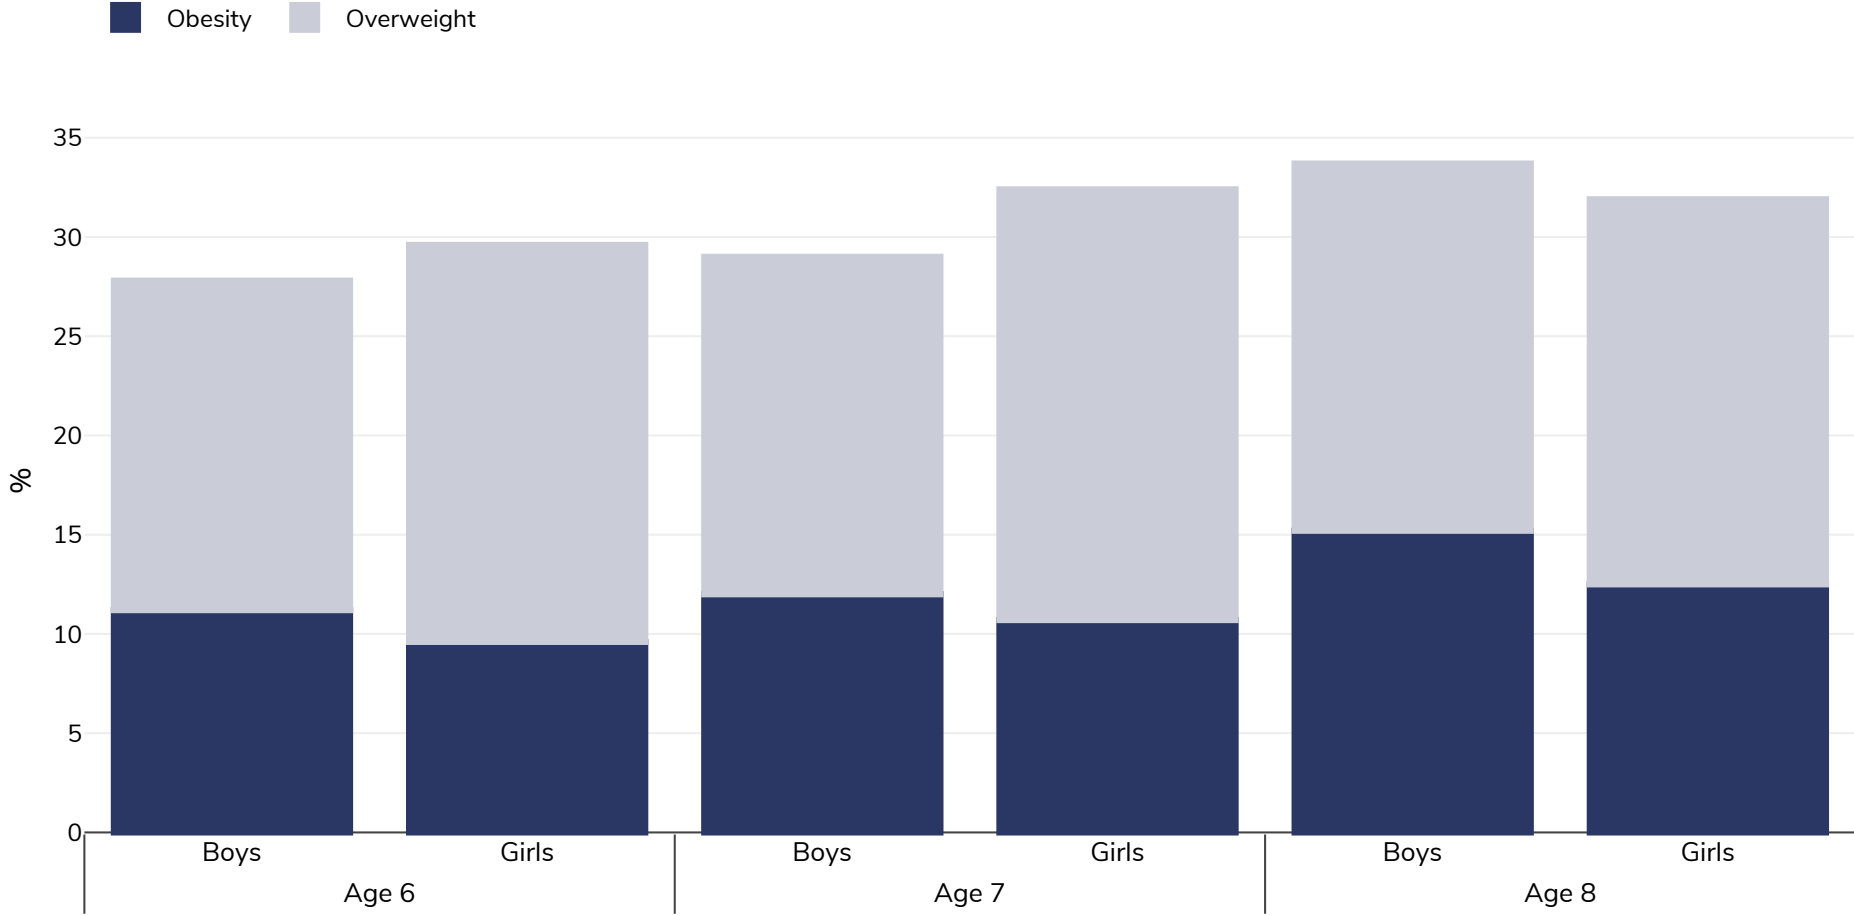

# Portugal: Overweight/obesity by age

Children, 2016

<b>Survey type:</b>	Measured
<b>Sample size:</b>	2828
<b>Area covered:</b>	National
<b>References:</b>	COSI Portugal 2016. Childhood Obesity Surveillance Initiative. Available from: <a href="http://repositorio.insa.pt/bitstream/10400.18/4857/8/COSI%202016_V2_fev2018.pdf">http://repositorio.insa.pt/bitstream/10400.18/4857/8/COSI%202016_V2_fev2018.pdf</a> [Accessed 15 April 2019].
<b>Notes:</b>	WHO cut-offs used.
<b>Cutoffs:</b>	WHO