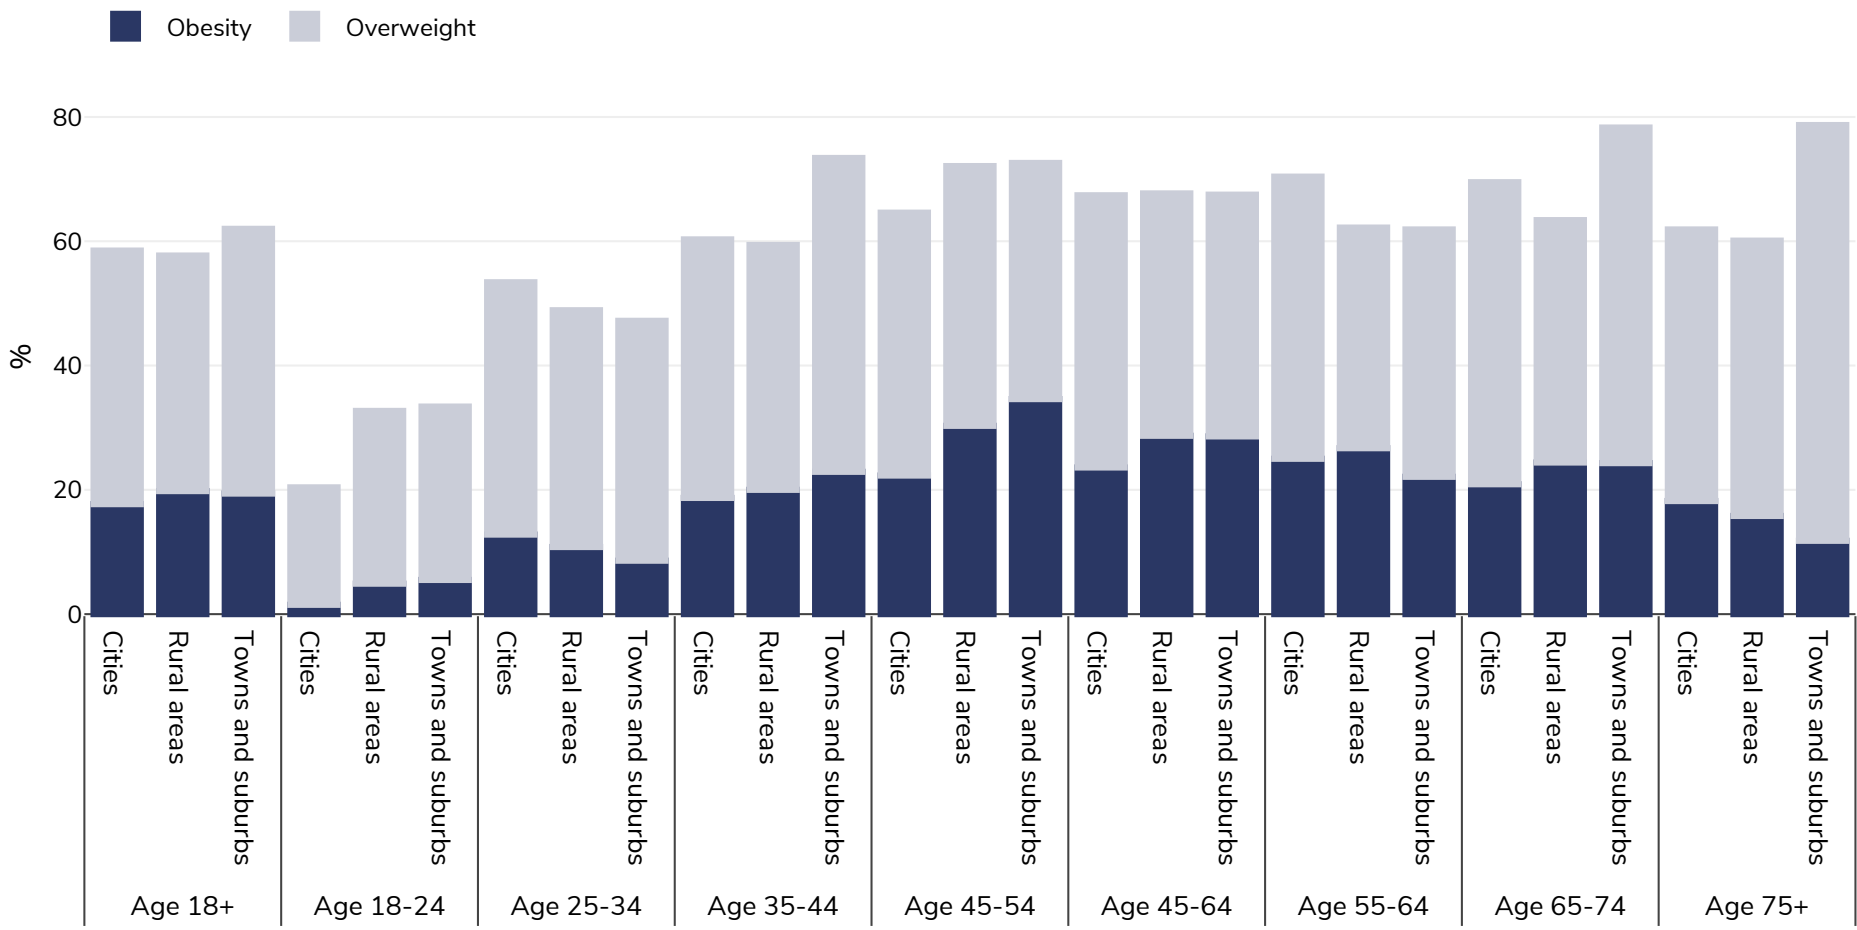

# Latvia: Overweight/obesity by age and region

Men, 2014

Survey type: Self-reported

Area covered: National

References: Eurostat [http://appsso.eurostat.ec.europa.eu/nui/show.do?dataset=hlth\\_ehis\\_bm1u&lang=en](http://appsso.eurostat.ec.europa.eu/nui/show.do?dataset=hlth_ehis_bm1u&lang=en) (last accessed 25.08.20)

Unless otherwise noted, overweight refers to a BMI between 25kg and 29.9kg/m<sup>2</sup>, obesity refers to a BMI greater than 30kg/m<sup>2</sup>.