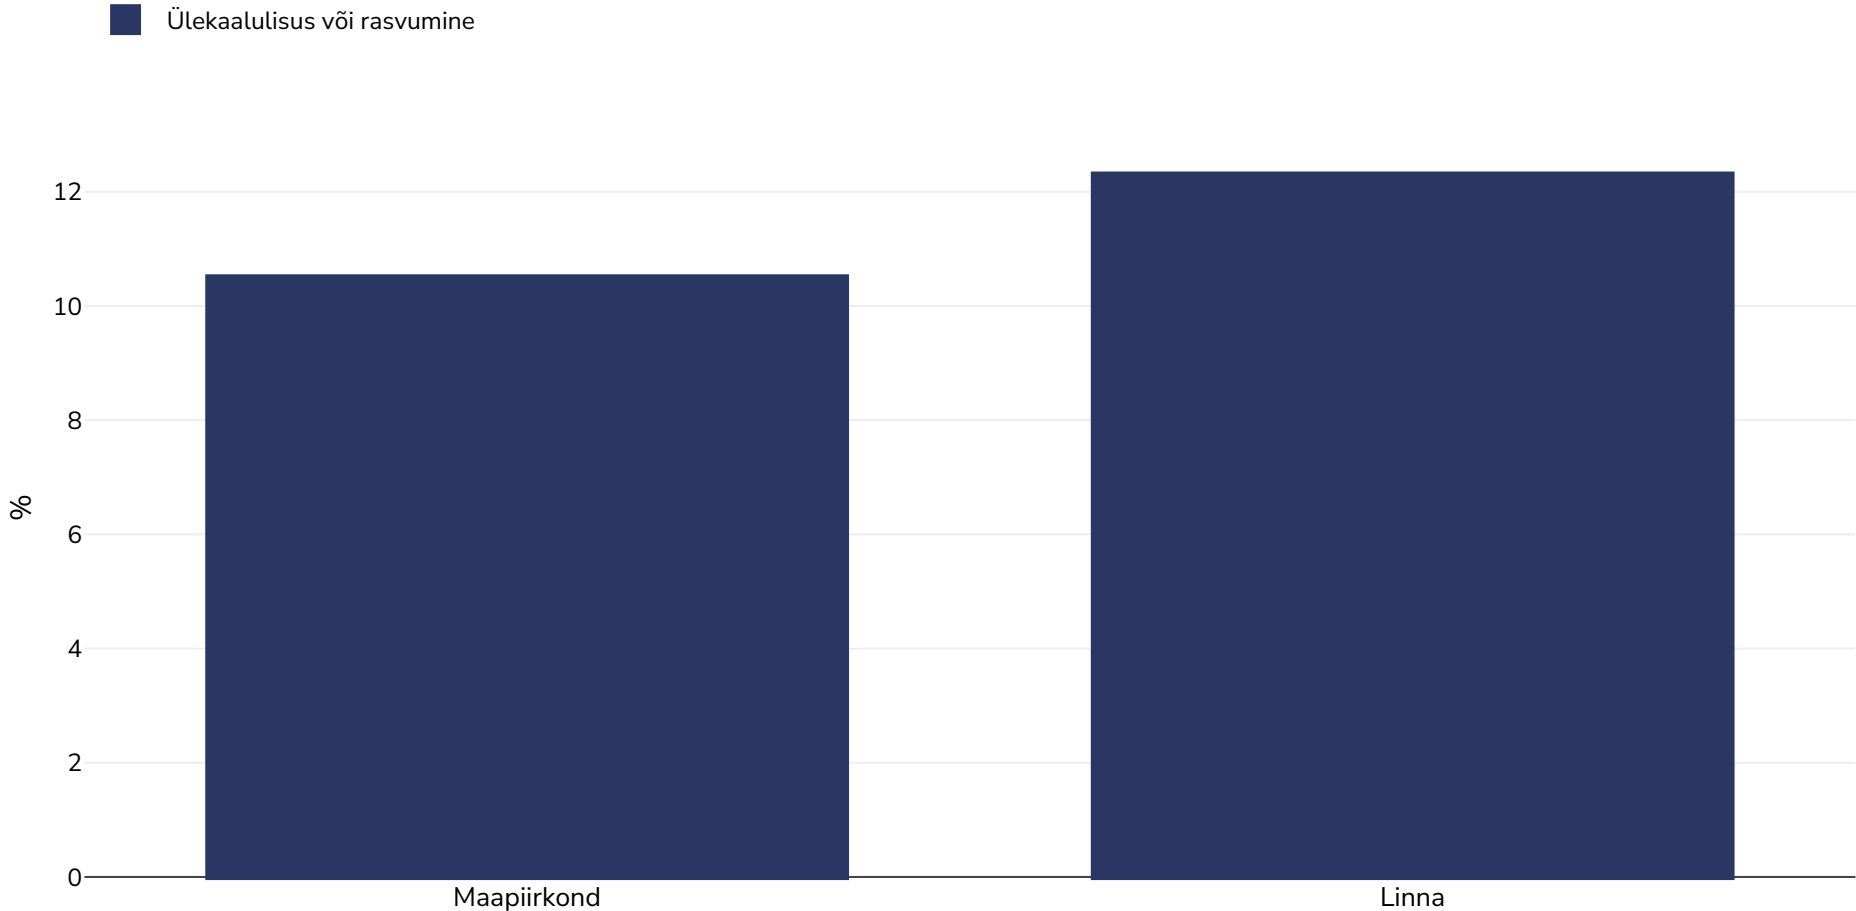

# Palestiina: Overweight/obesity by region

Infants, 2006-2007

**Valimi suurus:** 9067

**Viited:** PAPFAM: Palestinian family health survey, 2006: Final report. Ramallah, Palestine, 2007

**Märkused:** UNICEF/WHO/World Bank Joint Child Malnutrition Estimates Expanded Database: Overweight (Survey Estimates), May 2023, New York. For more information about the methodology, please consult <https://data.unicef.org/resources/jme-2023-country-consultations/>