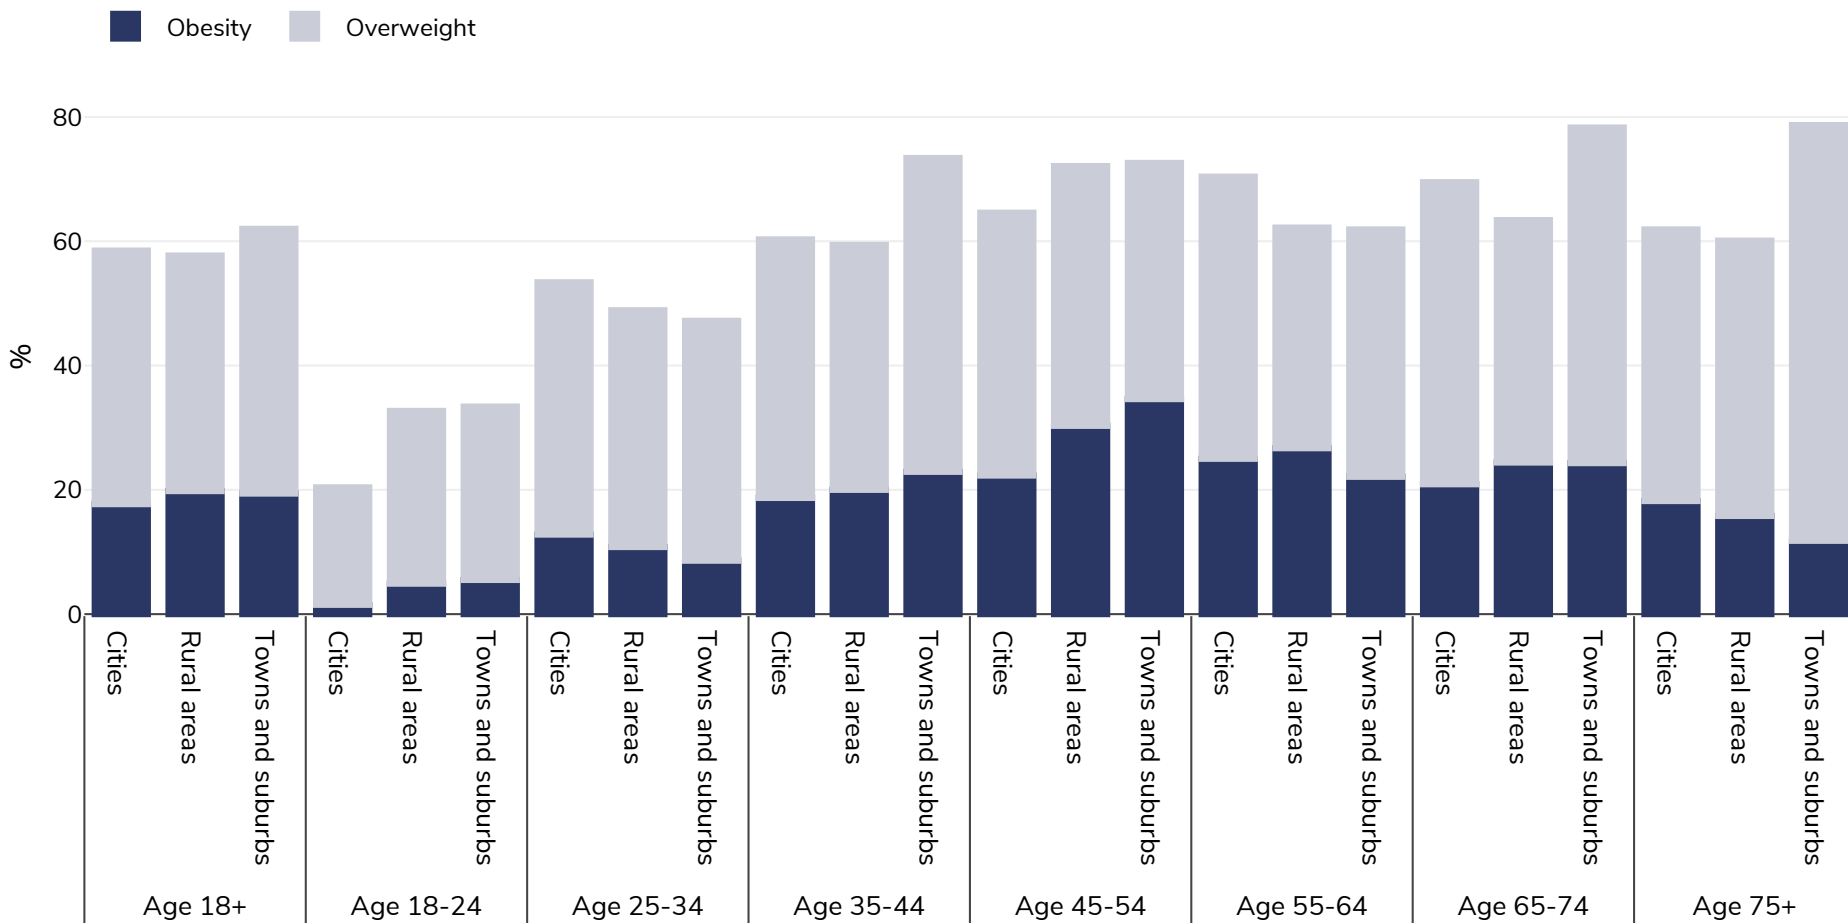

Latvia: Overweight/obesity by age and region

Men, 2014

Survey type: Self-reported

Area covered: National

References: Eurostat http://appsso.eurostat.ec.europa.eu/nui/show.do?dataset=hlth_ehis_bm1u&lang=en (last accessed 25.08.20)

Unless otherwise noted, overweight refers to a BMI between 25kg and 29.9kg/m², obesity refers to a BMI greater than 30kg/m².