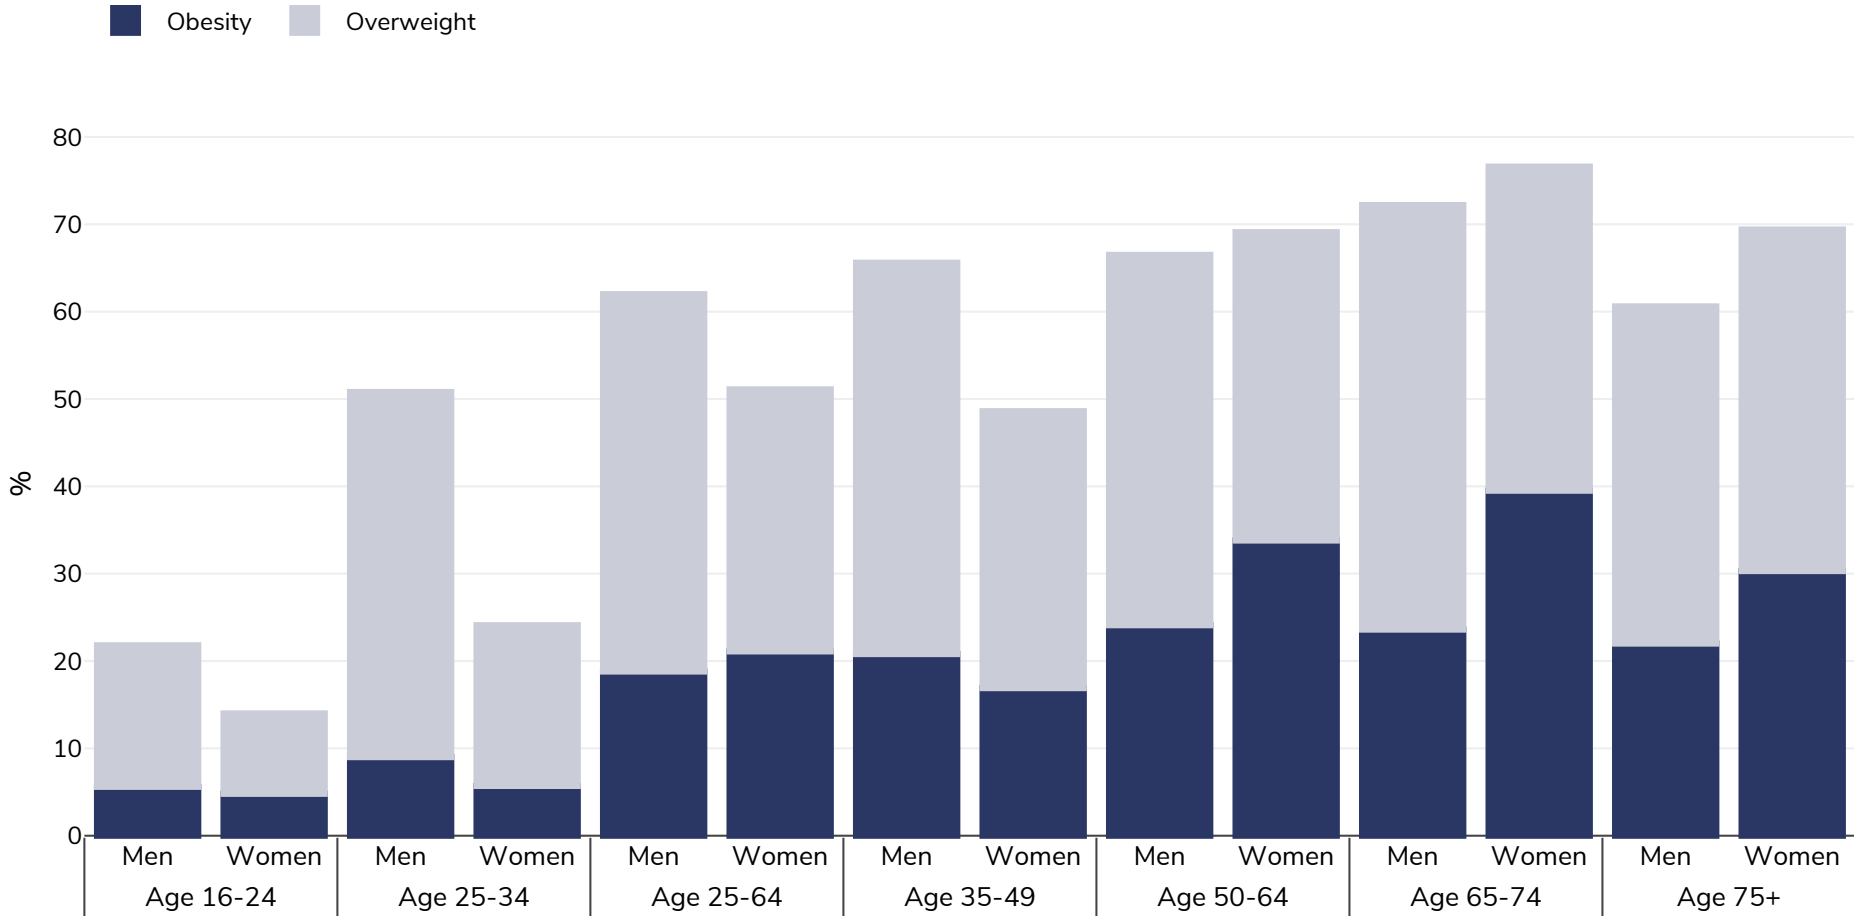

Latvia: Overweight/obesity by age

Adults, 2017

Survey type: Self-reported

Area covered: National

References: Eurostat EUROSTAT Database http://appsso.eurostat.ec.europa.eu/nui/show.do?dataset=ilc_hch10&lang=en (last accessed 25.08.20)

Unless otherwise noted, overweight refers to a BMI between 25kg and 29.9kg/m², obesity refers to a BMI greater than 30kg/m².