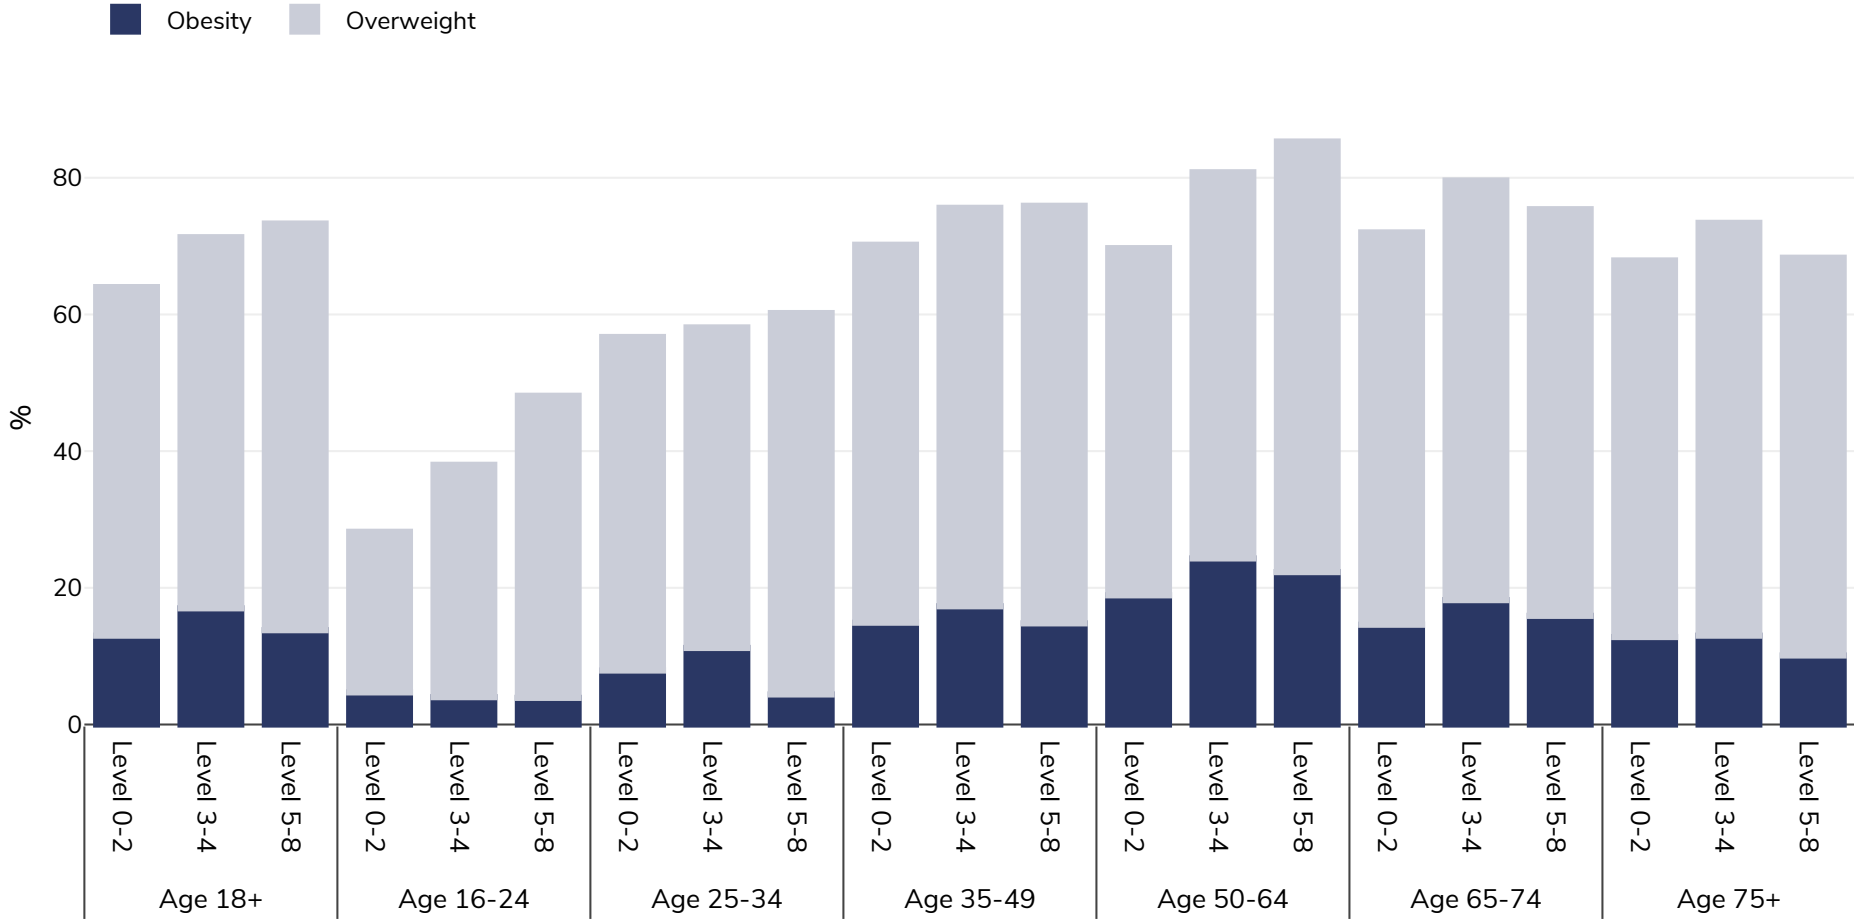

# Bulgaria: Overweight/obesity by age and education

Men, 2017

Survey type: Self-reported

Area covered: National

References: Eurostat Database [http://appsso.eurostat.ec.europa.eu/nui/show.do?dataset=ilc\\_hch10&lang=en](http://appsso.eurostat.ec.europa.eu/nui/show.do?dataset=ilc_hch10&lang=en) (last accessed 25.08.20)

Unless otherwise noted, overweight refers to a BMI between 25kg and 29.9kg/m<sup>2</sup>, obesity refers to a BMI greater than 30kg/m<sup>2</sup>.