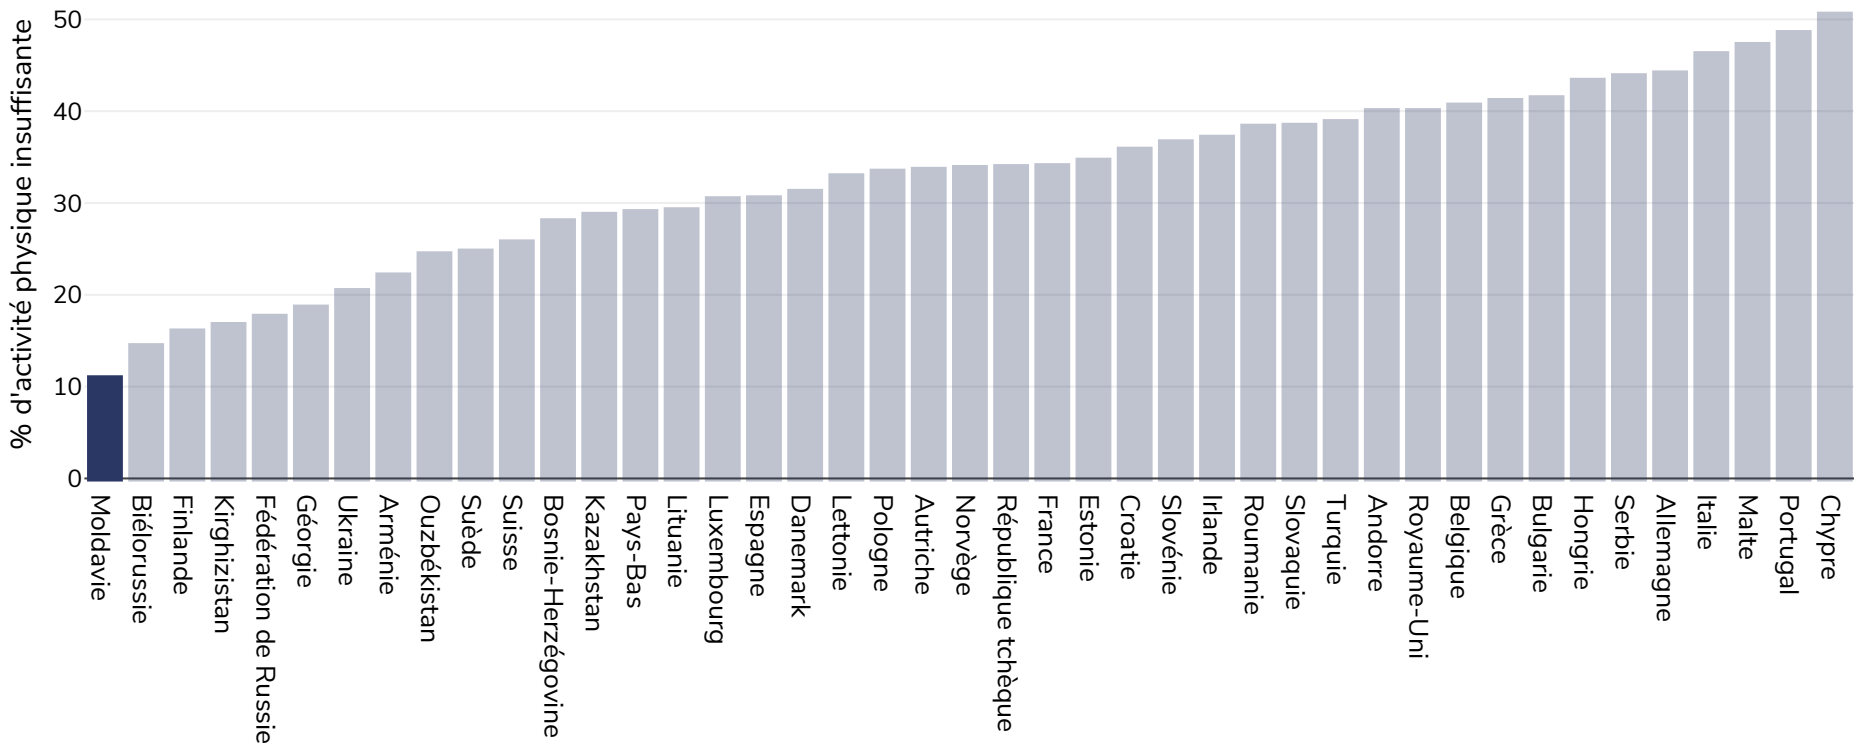

# Moldavie: Insufficient physical activity

Femmes, 2016

## Références:

Guthold R, Stevens GA, Riley LM, Bull FC. Worldwide trends in insufficient physical activity from 2001 to 2016: a pooled analysis of 358 population-based surveys with 1.9 million participants. Lancet 2018 [http://dx.doi.org/10.1016/S2214-109X\(18\)30357-7](http://dx.doi.org/10.1016/S2214-109X(18)30357-7)