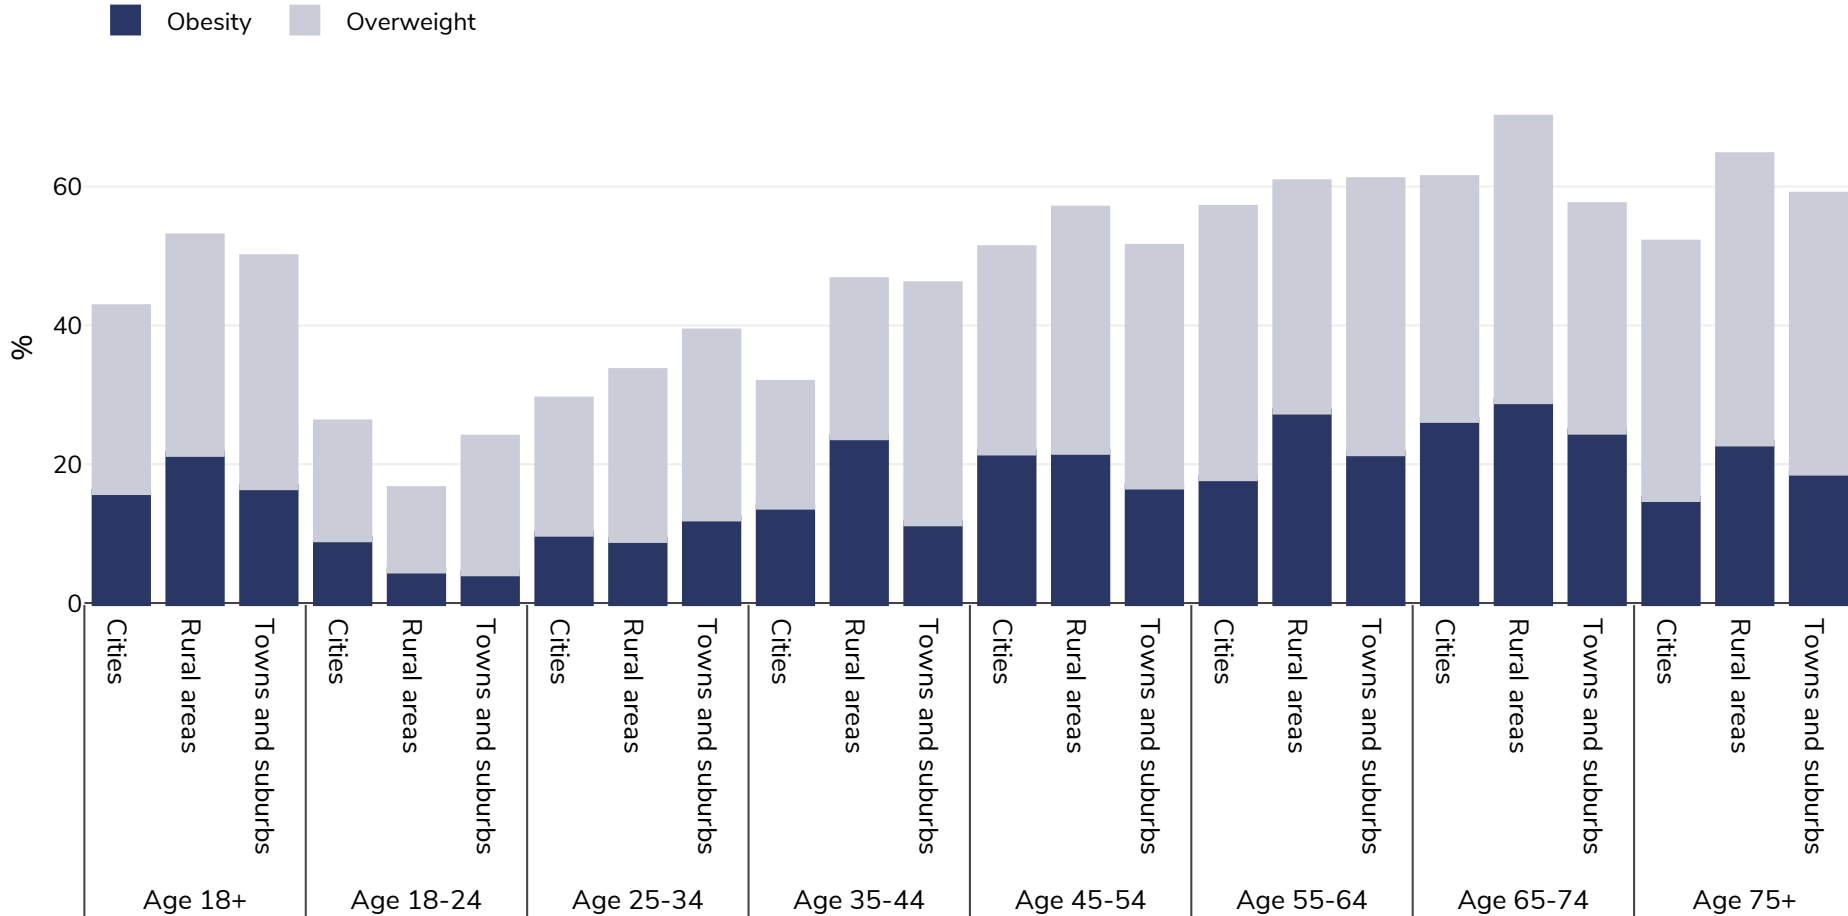

# Finland: Overweight/obesity by age and region

Women, 2014

Survey type: Self-reported

Area covered: National

References: 2014 Eurostat Database: [http://appsso.eurostat.ec.europa.eu/nui/show.do?dataset=hlth\\_ehis\\_bm1e&lang=en](http://appsso.eurostat.ec.europa.eu/nui/show.do?dataset=hlth_ehis_bm1e&lang=en) (last accessed 25.08.20)

Unless otherwise noted, overweight refers to a BMI between 25kg and 29.9kg/m<sup>2</sup>, obesity refers to a BMI greater than 30kg/m<sup>2</sup>.