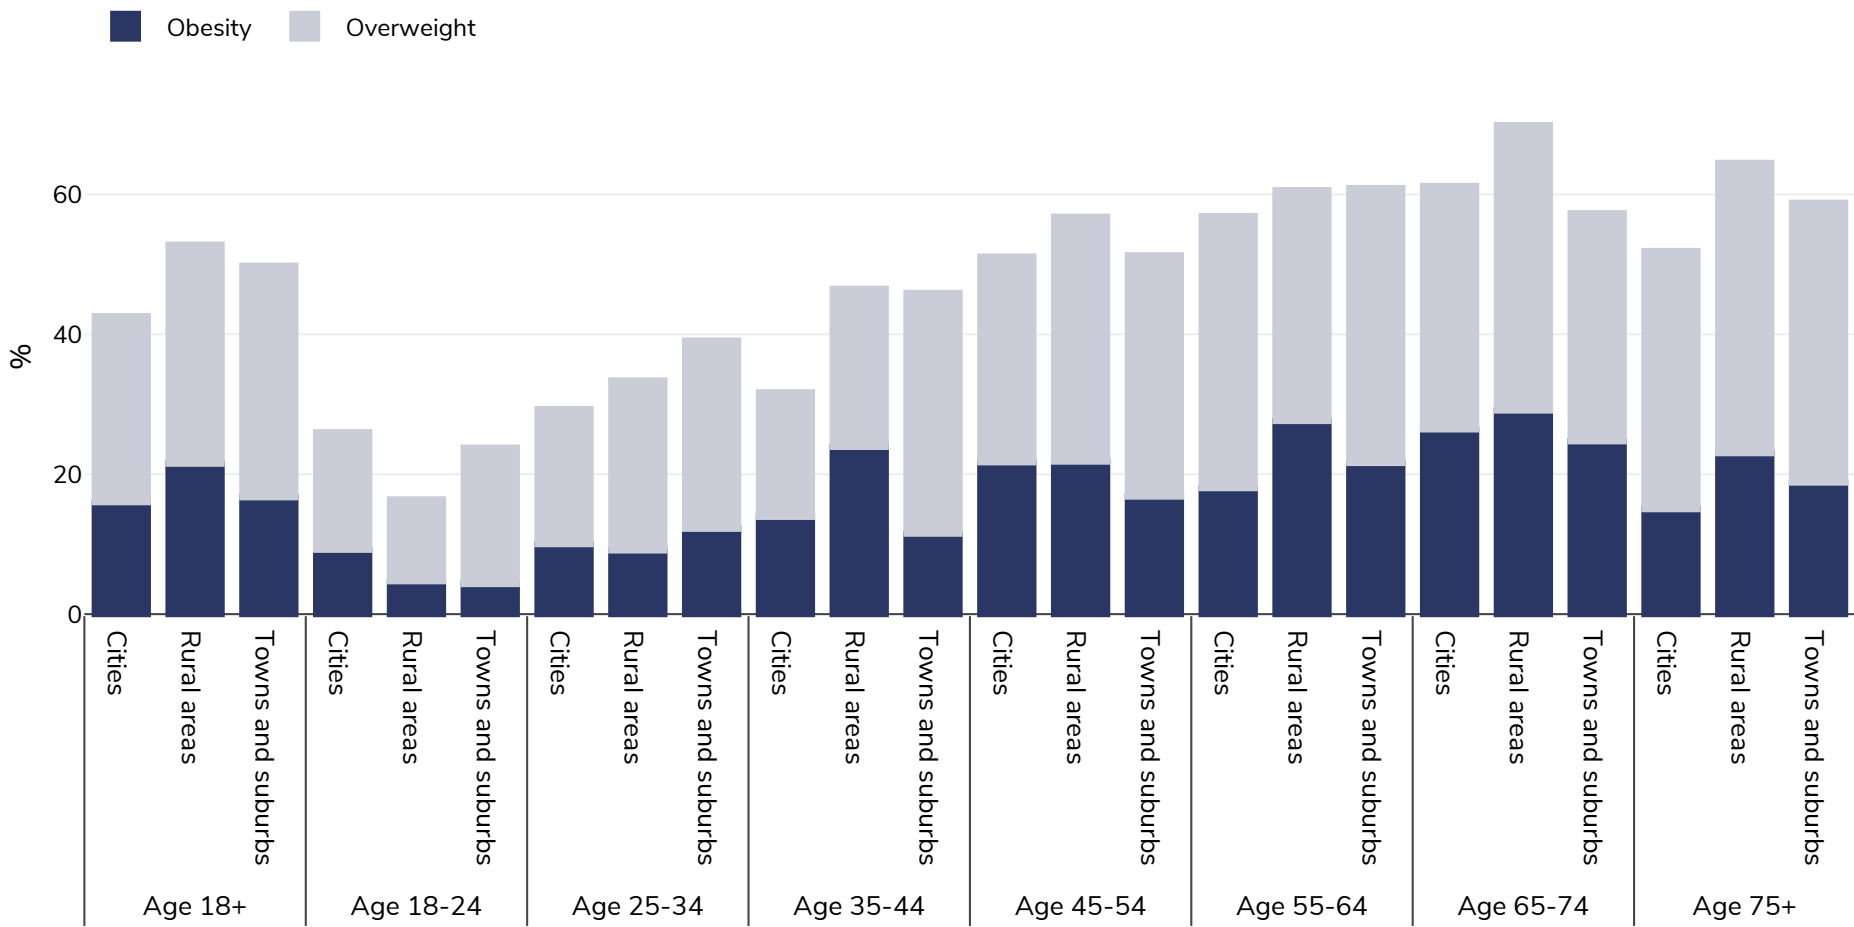

Finland: Overweight/obesity by age and region

Women, 2014

Survey type: Self-reported

Area covered: National

References: 2014 Eurostat Database: http://appsso.eurostat.ec.europa.eu/nui/show.do?dataset=hlth_ehis_bm1e&lang=en (last accessed 25.08.20)

Unless otherwise noted, overweight refers to a BMI between 25kg and 29.9kg/m², obesity refers to a BMI greater than 30kg/m².