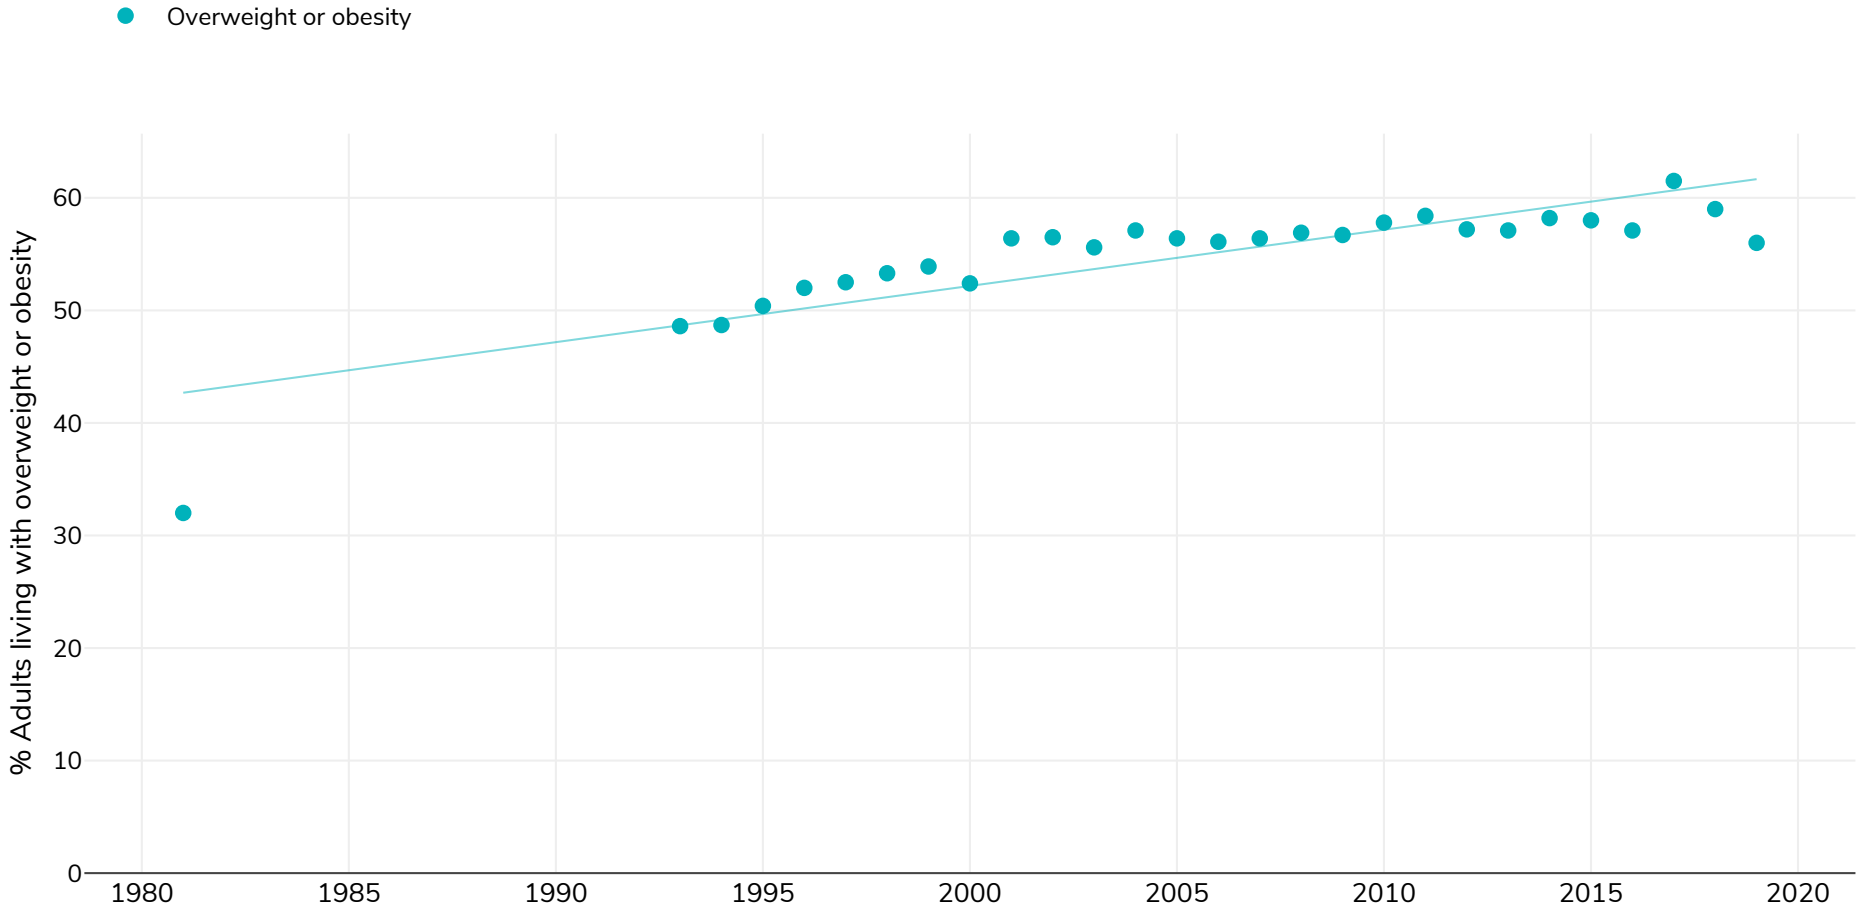

England: % Adults living with overweight or obesity, 1981-2019

Women

Survey type: Measured

References: For full details of references visit <https://data.worldobesity.org/>

Different methodologies may have been used to collect this data and so data from different surveys may not be strictly comparable. Please check with original data sources for methodologies used.