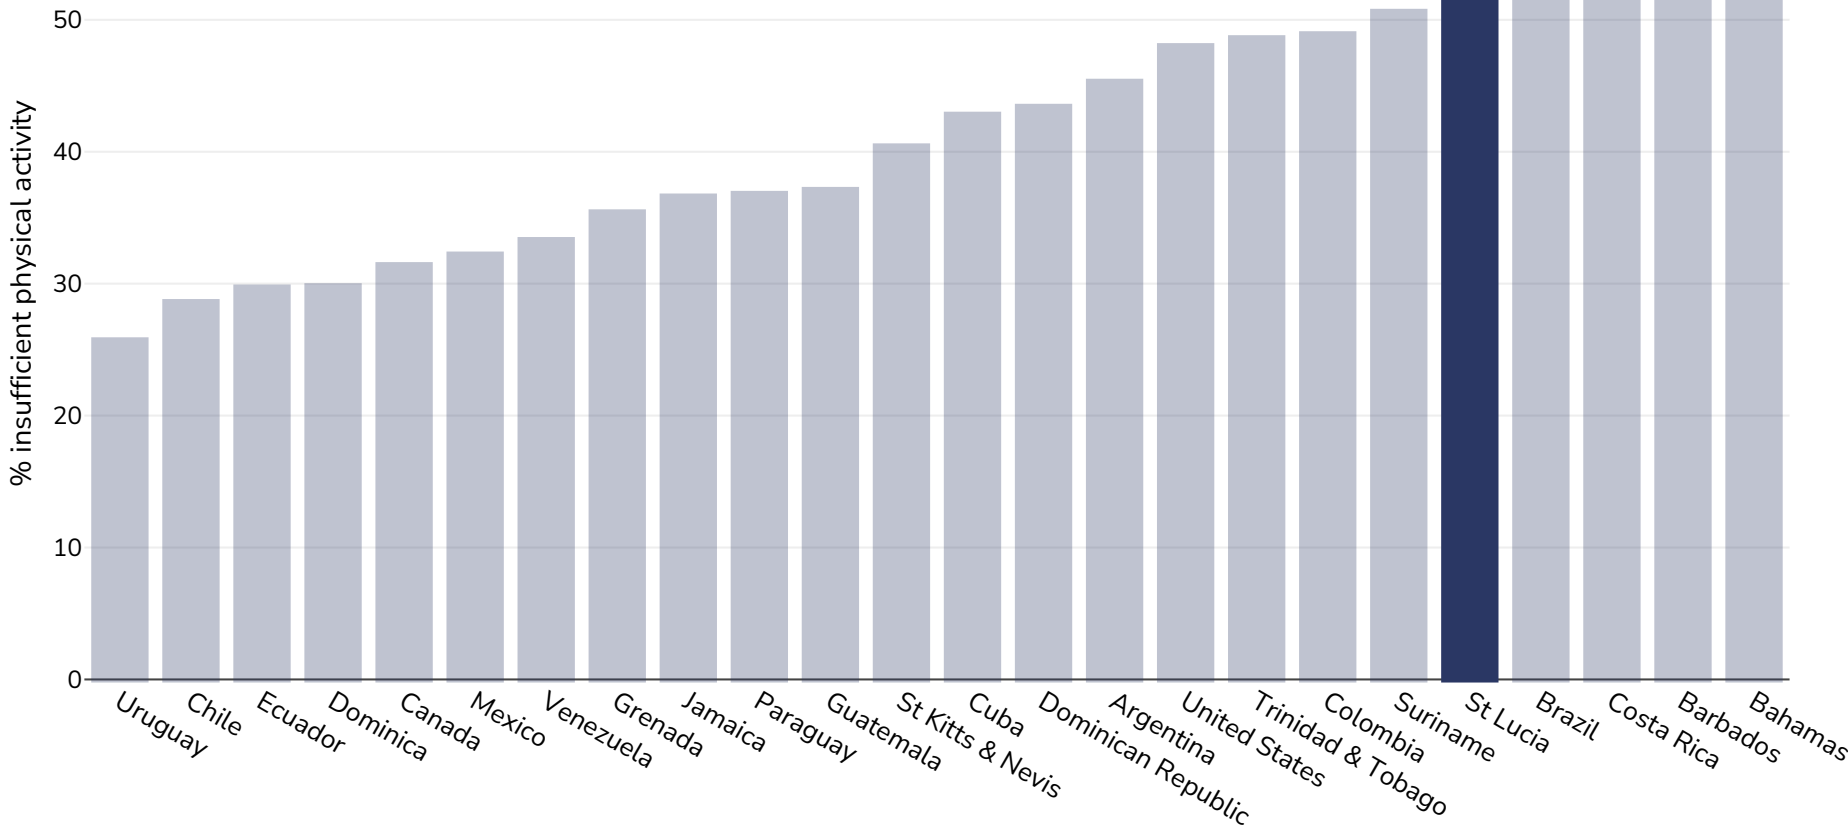

Saint Lucia: Insufficient physical activity

Women, 2016

References: Guthold R, Stevens GA, Riley LM, Bull FC. Worldwide trends in insufficient physical activity from 2001 to 2016: a pooled analysis of 358 population-based surveys with 1.9 million participants. Lancet 2018 [http://dx.doi.org/10.1016/S2214-109X\(18\)30357-7](http://dx.doi.org/10.1016/S2214-109X(18)30357-7)