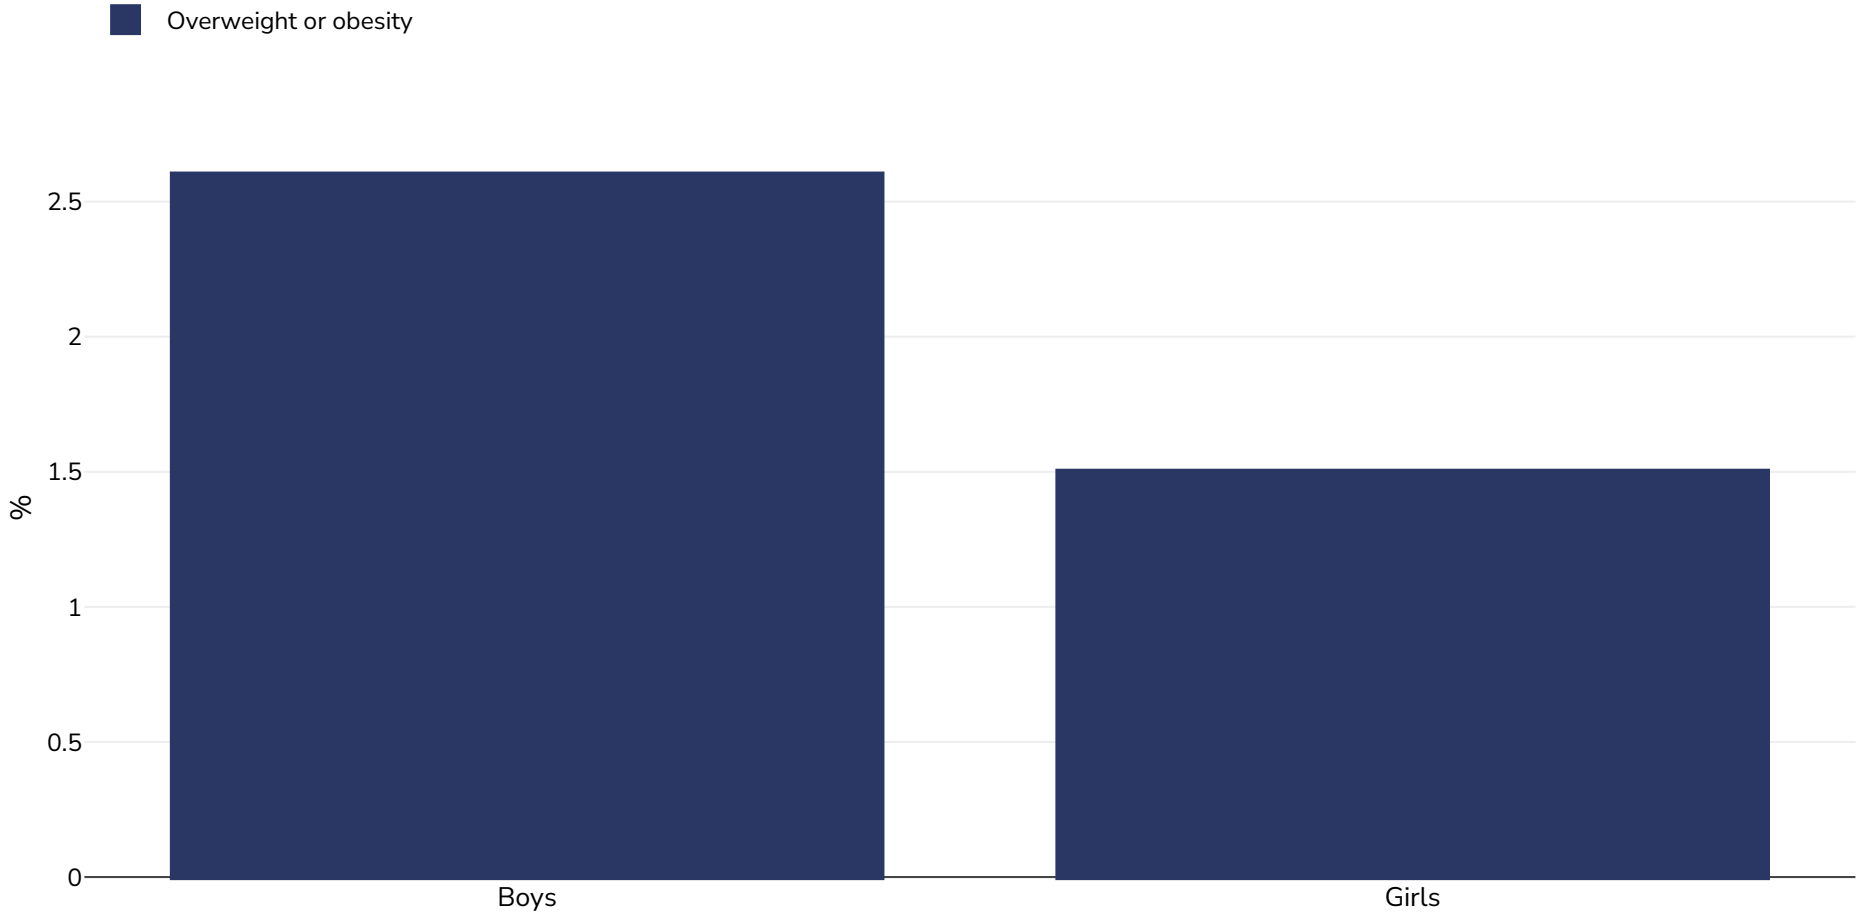

Philippines: Obesity prevalence

Children, 1993

Survey type:	Measured
Age:	12
Area covered:	National
References:	Philippine facts and figures 2003, Part II. Anthropometric Facts and Figures, FOOD AND NUTRITION RESEARCH INSTITUTE, Department of Science and Technology
Cutoffs:	Other