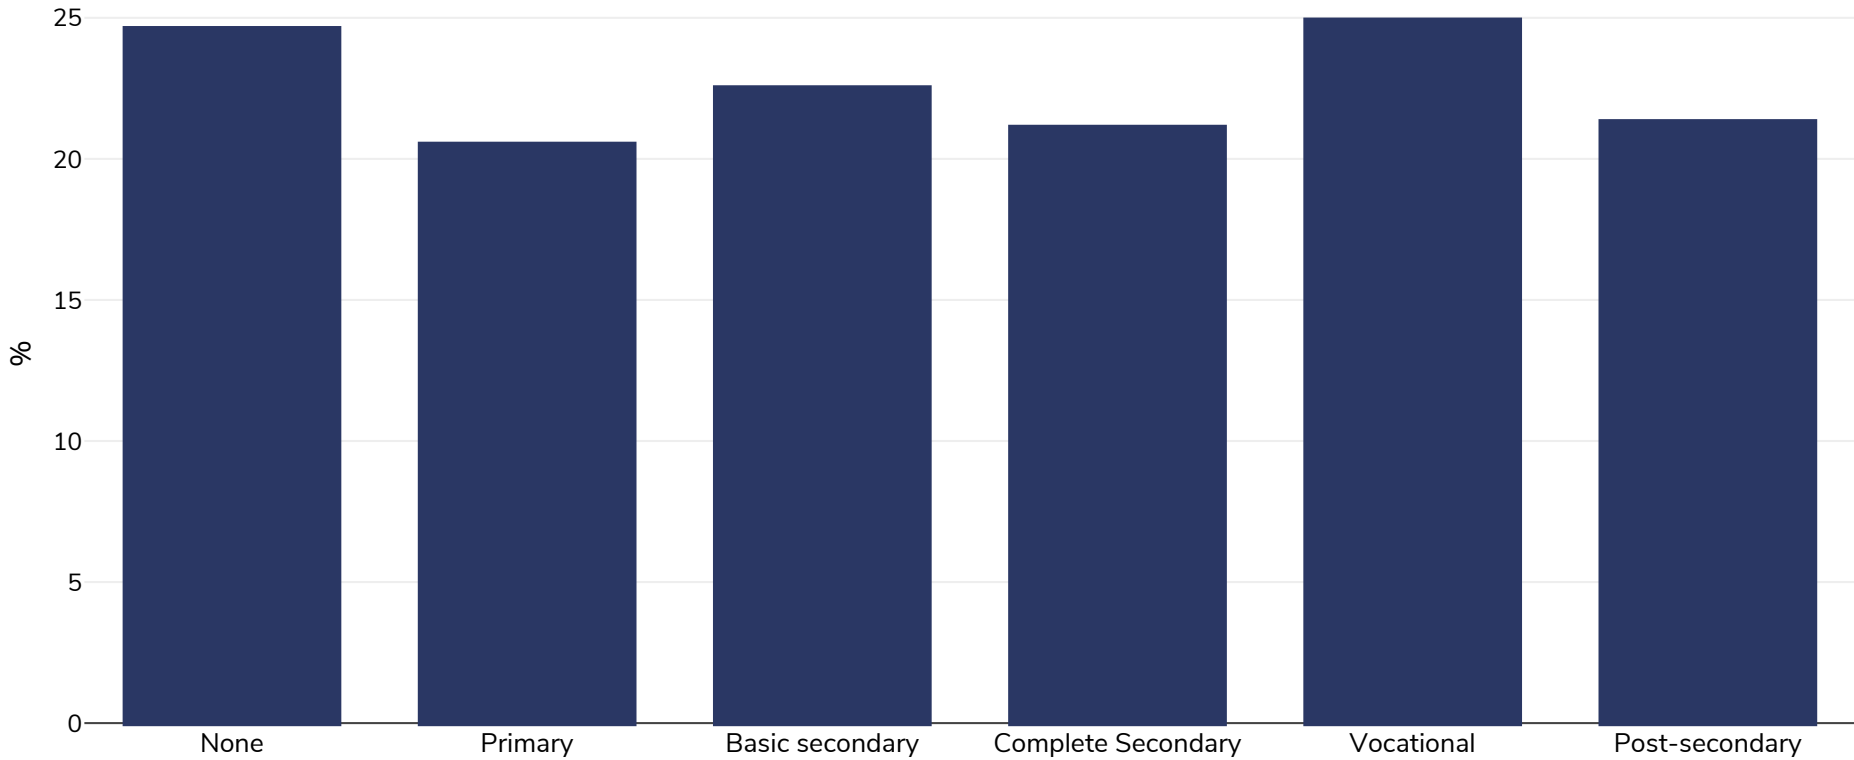

Mongolia: Overweight/obesity by education

Girls, 2013

Overweight or obesity

Survey type:	Measured
Age:	2-4
Sample size:	3404
Area covered:	National
References:	Mongolia MICS 2013 Survey - data analysed by R Jackson Leach, F Montague. World Obesity Federation
Notes:	IOTF monthly cut offs
Cutoffs:	IOTF