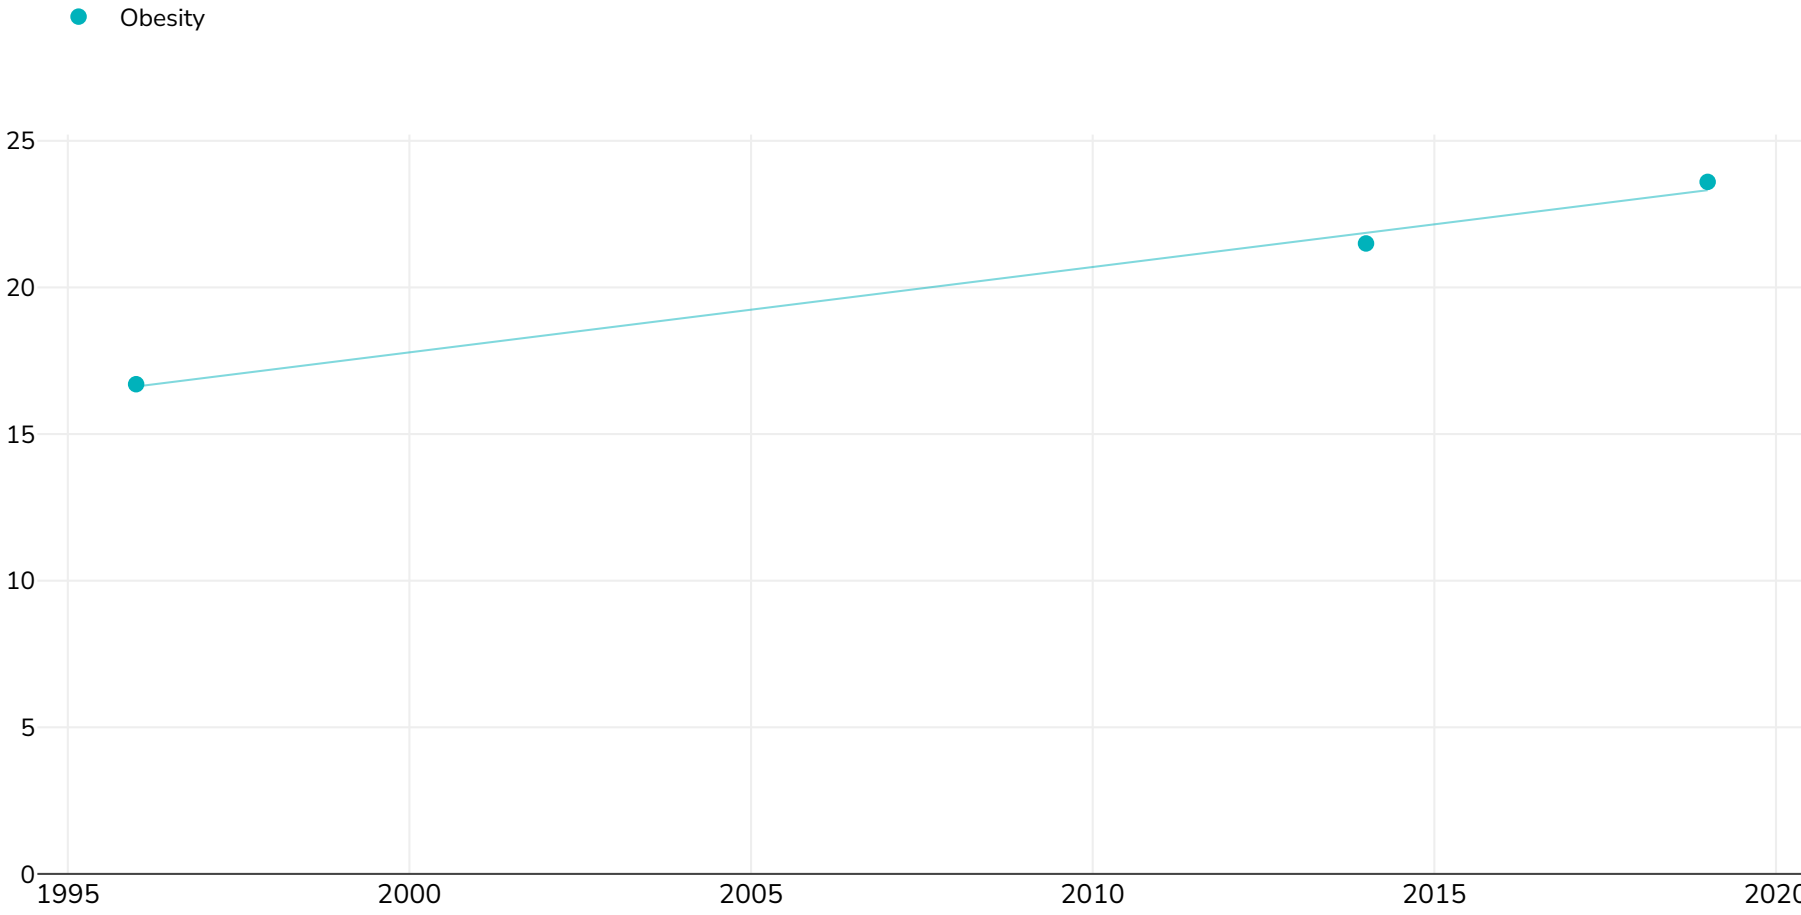

# Estonia: Trend adult obesity 1996 2019

## Women

Survey type: Self-reported

References: For full details of references visit <https://data.worldobesity.org/>

*Different methodologies may have been used to collect this data and so data from different surveys may not be strictly comparable. Please check with original data sources for methodologies used.*