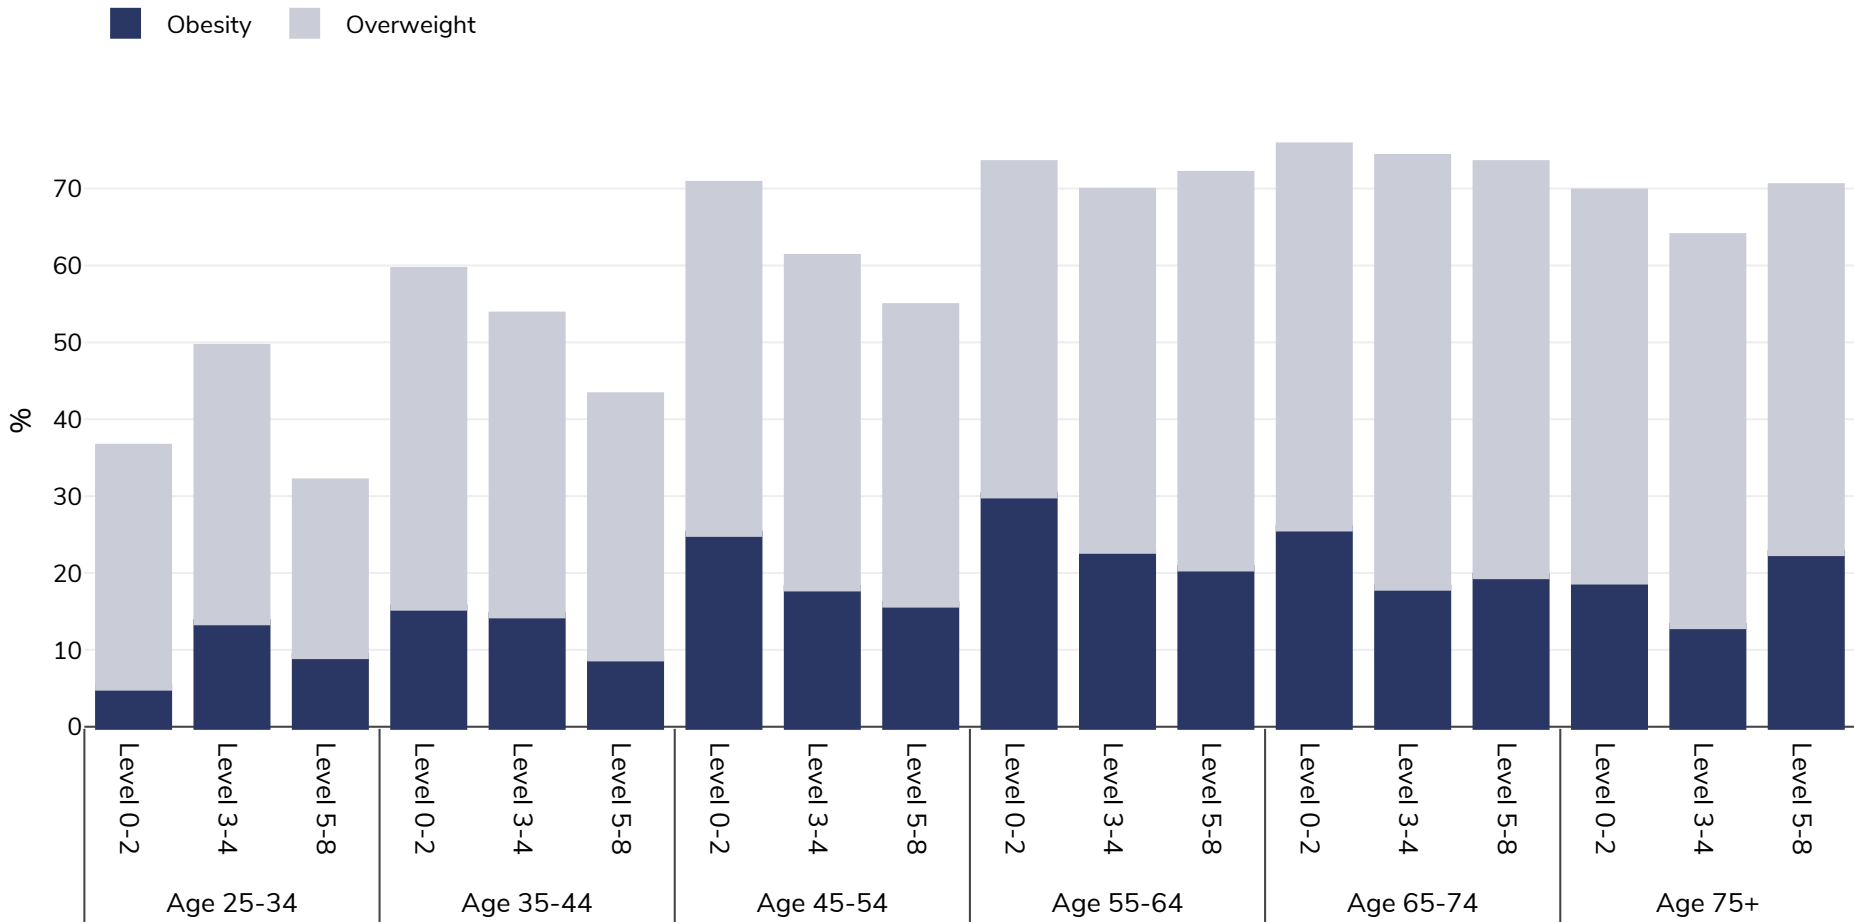

Greece: Overweight/obesity by age and education

Adults, 2019

Survey type: Self-reported

Area covered: National

References: Eurostat 2019. Available at https://appsso.eurostat.ec.europa.eu/nui/show.do?dataset=hlth_ehis_bm1e&lang=en (last accessed 09.08.21).

Notes: NB. Some age ranges missing due to insufficient data to display by age & educational status

Unless otherwise noted, overweight refers to a BMI between 25kg and 29.9kg/m², obesity refers to a BMI greater than 30kg/m².