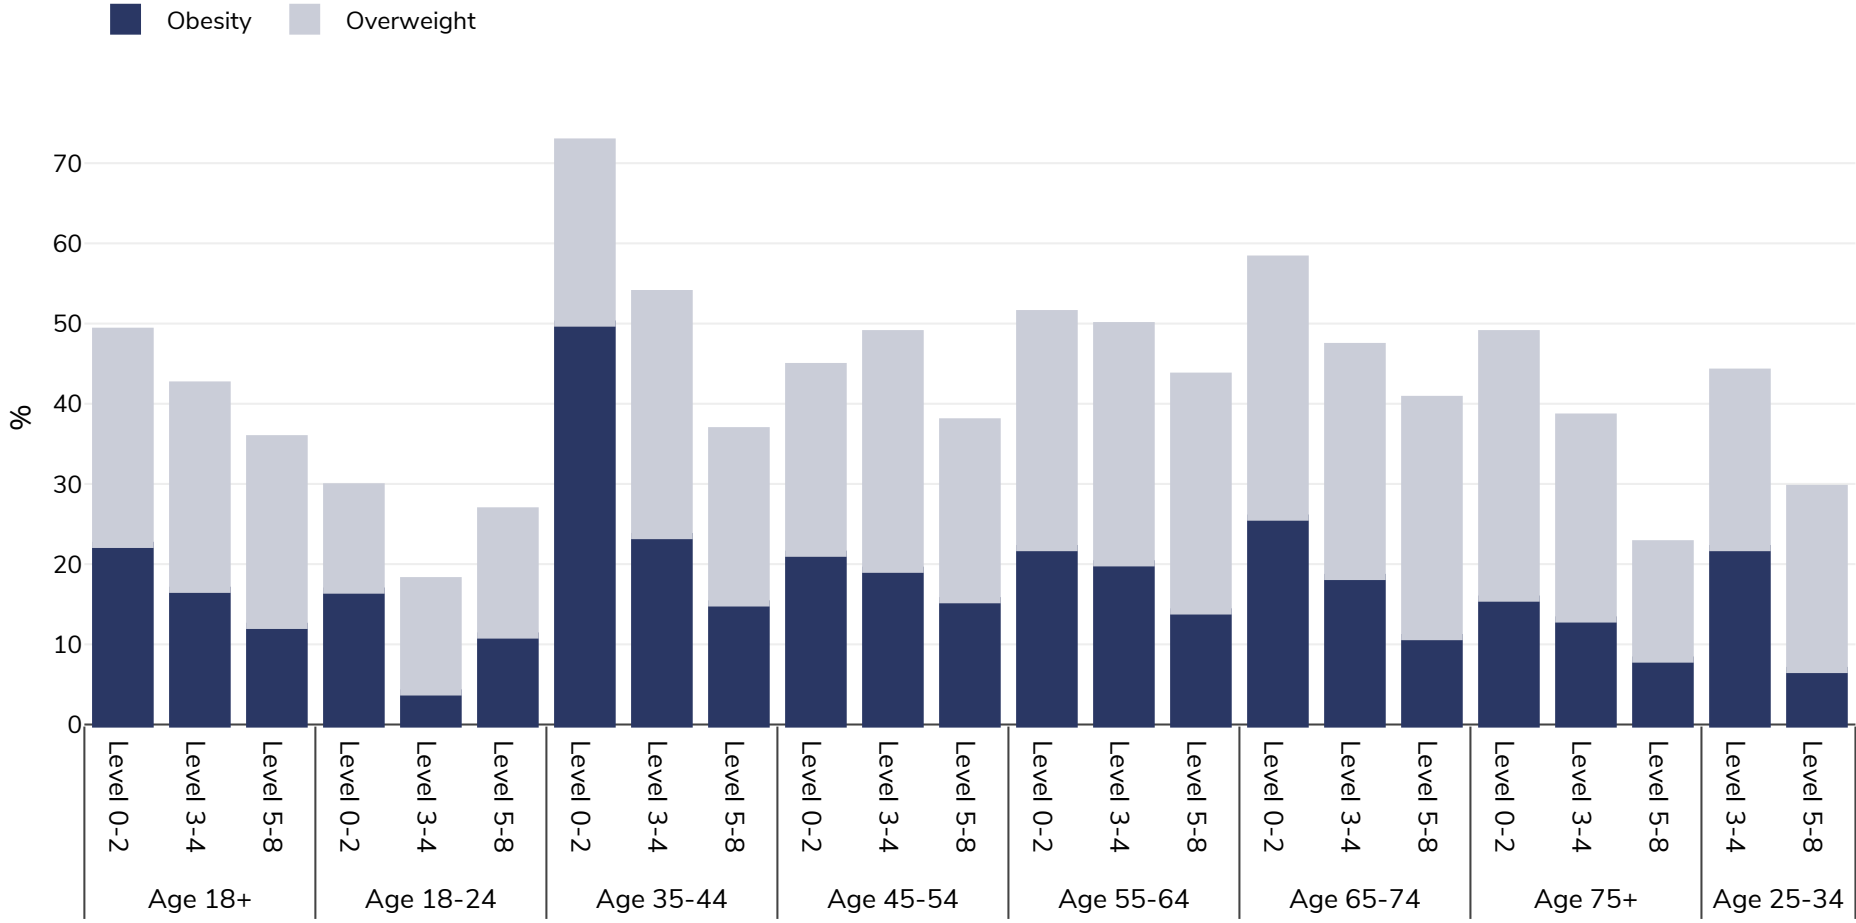

Denmark: Overweight/obesity by age and education

Women, 2014

Survey type: Self-reported

Area covered: National

References: Eurostat Database: http://appsso.eurostat.ec.europa.eu/nui/show.do?dataset=hlth_ehis_bm1e&lang=en (last accessed 25.08.20)

Unless otherwise noted, overweight refers to a BMI between 25kg and 29.9kg/m², obesity refers to a BMI greater than 30kg/m².