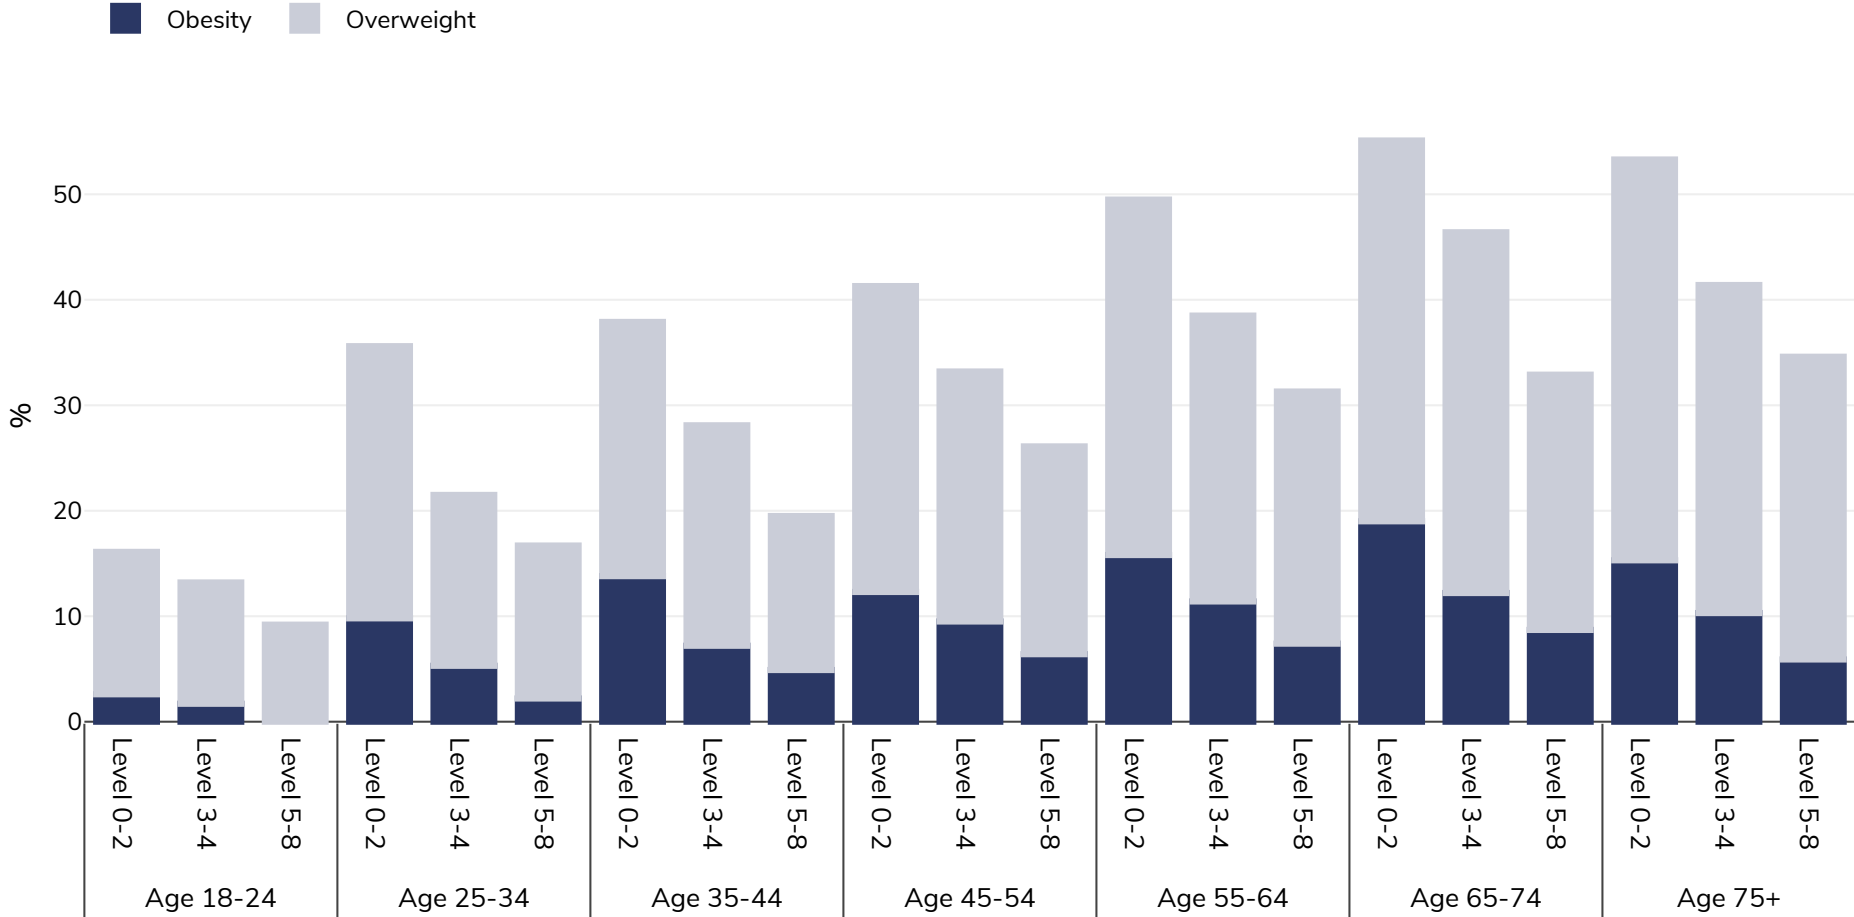

# Italy: Overweight/obesity by age and education

Women, 2019

Survey type: Self-reported

Area covered: National

References: Eurostat 2019. Available at [https://appsso.eurostat.ec.europa.eu/nui/show.do?dataset=hlth\\_ehis\\_bm1e&lang=en](https://appsso.eurostat.ec.europa.eu/nui/show.do?dataset=hlth_ehis_bm1e&lang=en) (last accessed 09.08.21).

Unless otherwise noted, overweight refers to a BMI between 25kg and 29.9kg/m<sup>2</sup>, obesity refers to a BMI greater than 30kg/m<sup>2</sup>.