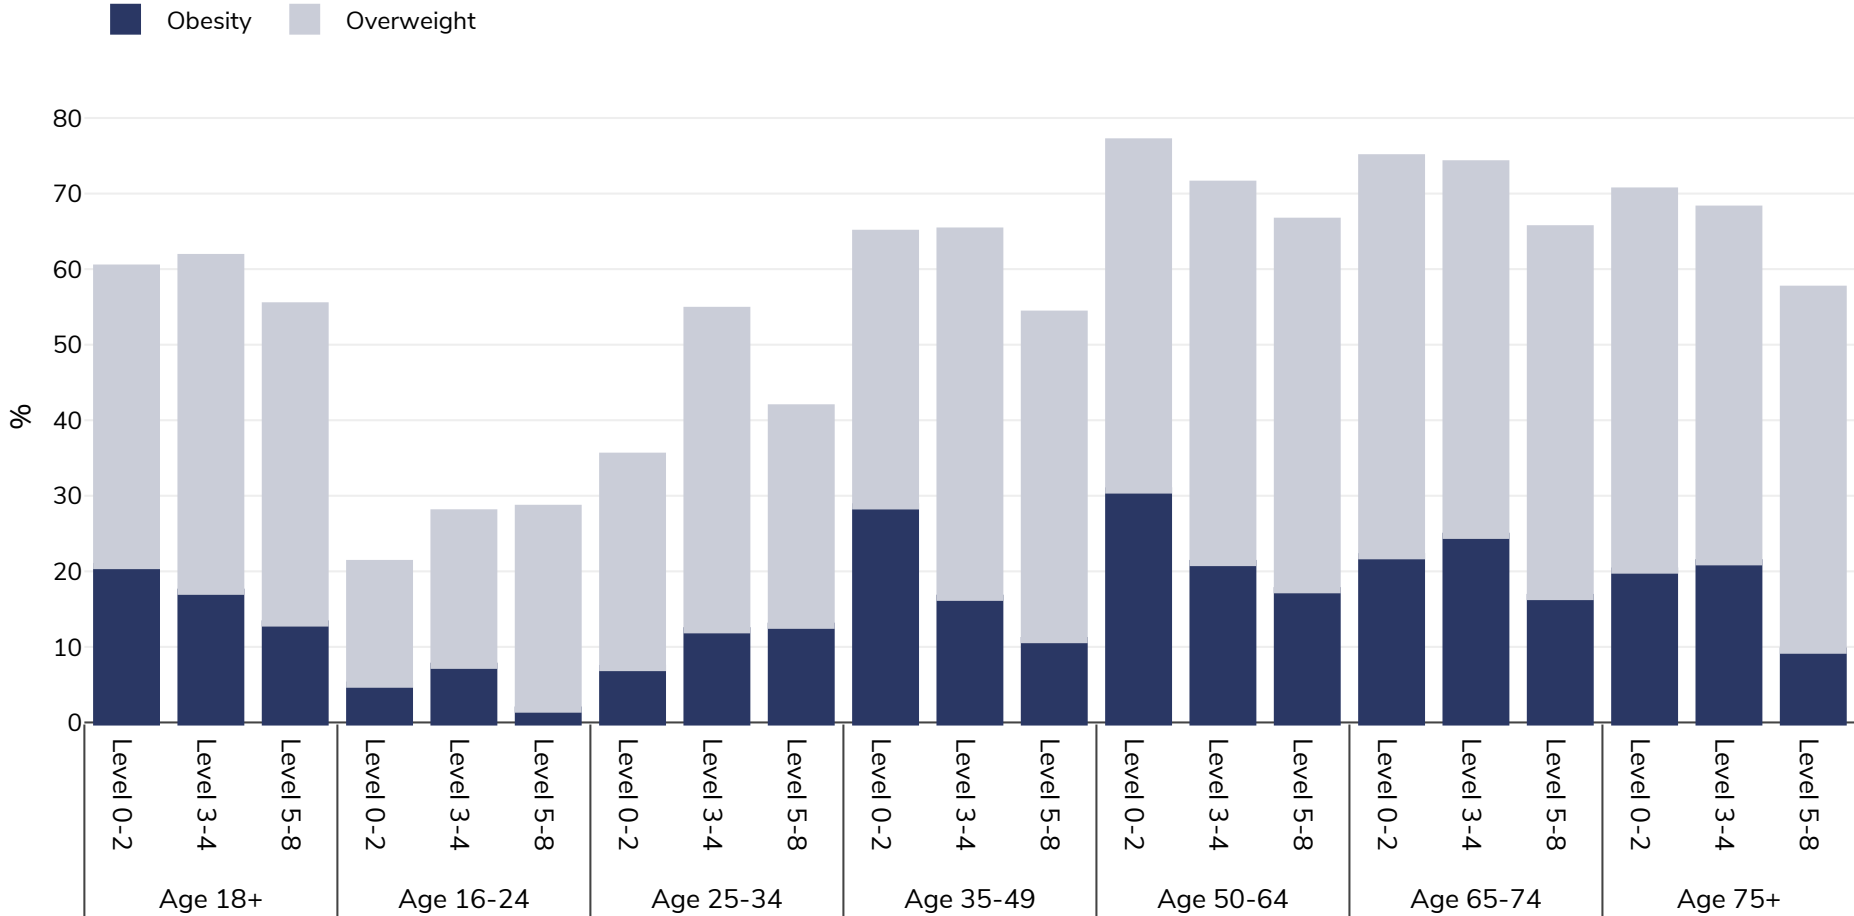

Austria: Overweight/obesity by age and education

Men, 2017

Survey type: Self-reported

Area covered: National

References: Eurostat Database http://appsso.eurostat.ec.europa.eu/nui/show.do?dataset=ilc_hch10&lang=en (last accessed 25.08.20)

Unless otherwise noted, overweight refers to a BMI between 25kg and 29.9kg/m², obesity refers to a BMI greater than 30kg/m².