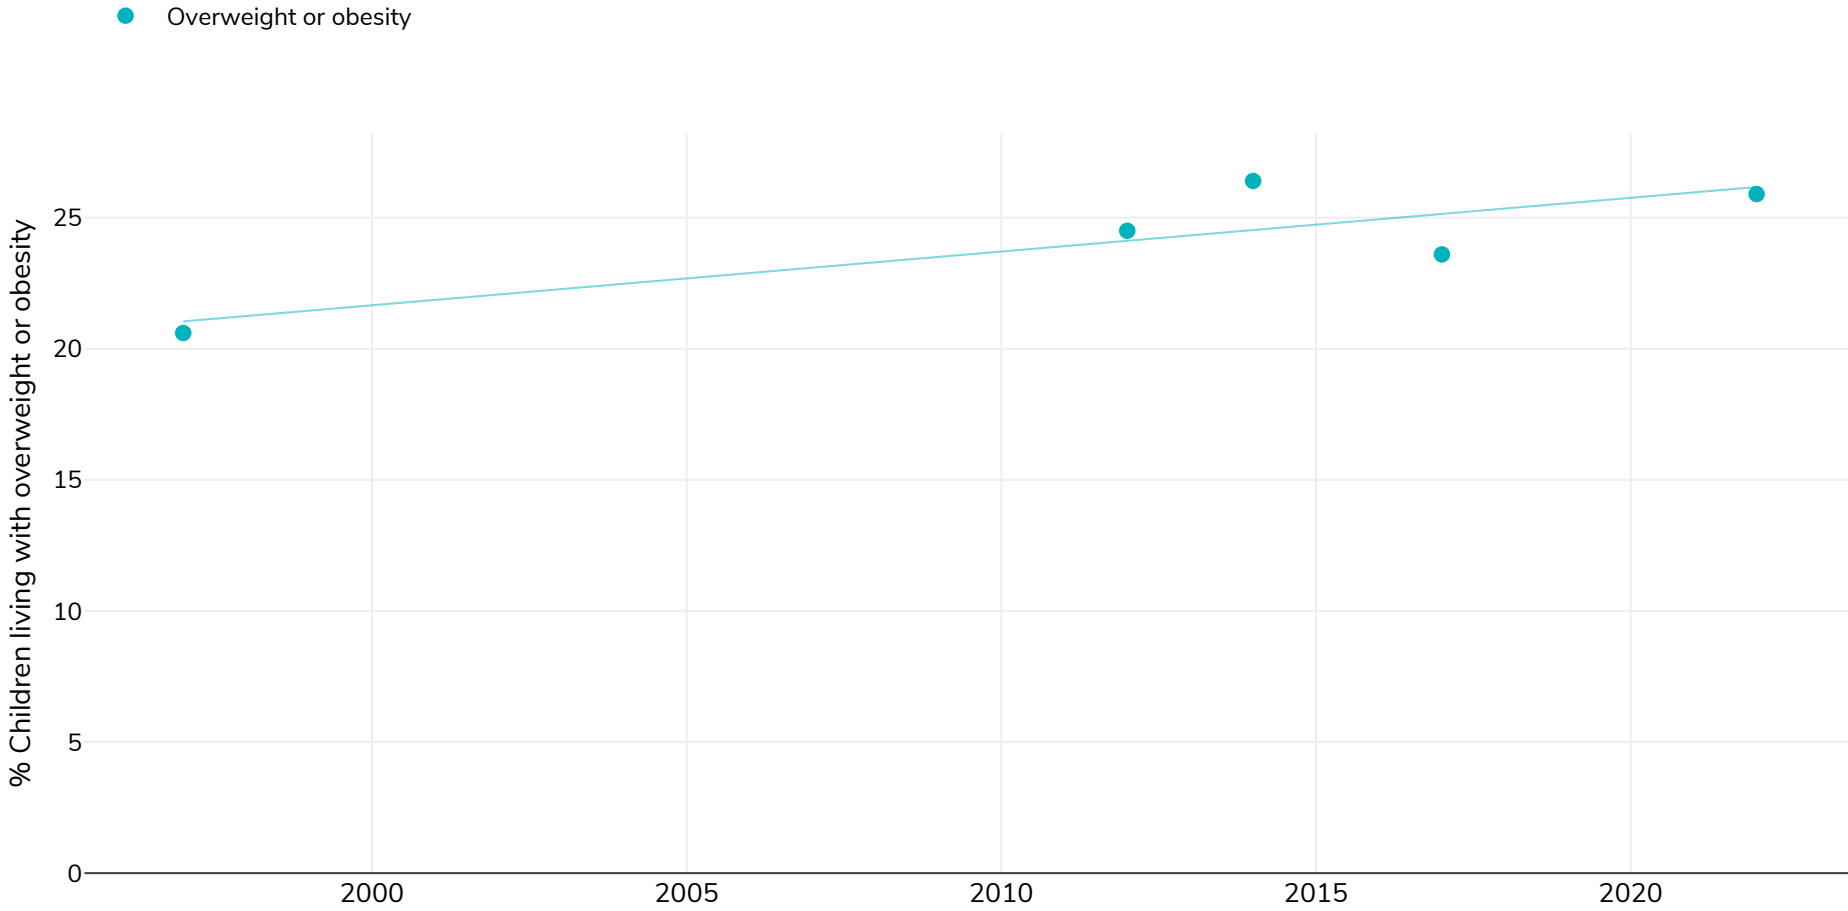

# Australia: % Children living with overweight or obesity, 1997-2023

## Girls

Survey type: Measured

References: For full details of references visit <https://data.worldobesity.org/>

*Different methodologies may have been used to collect this data and so data from different surveys may not be strictly comparable. Please check with original data sources for methodologies used.*