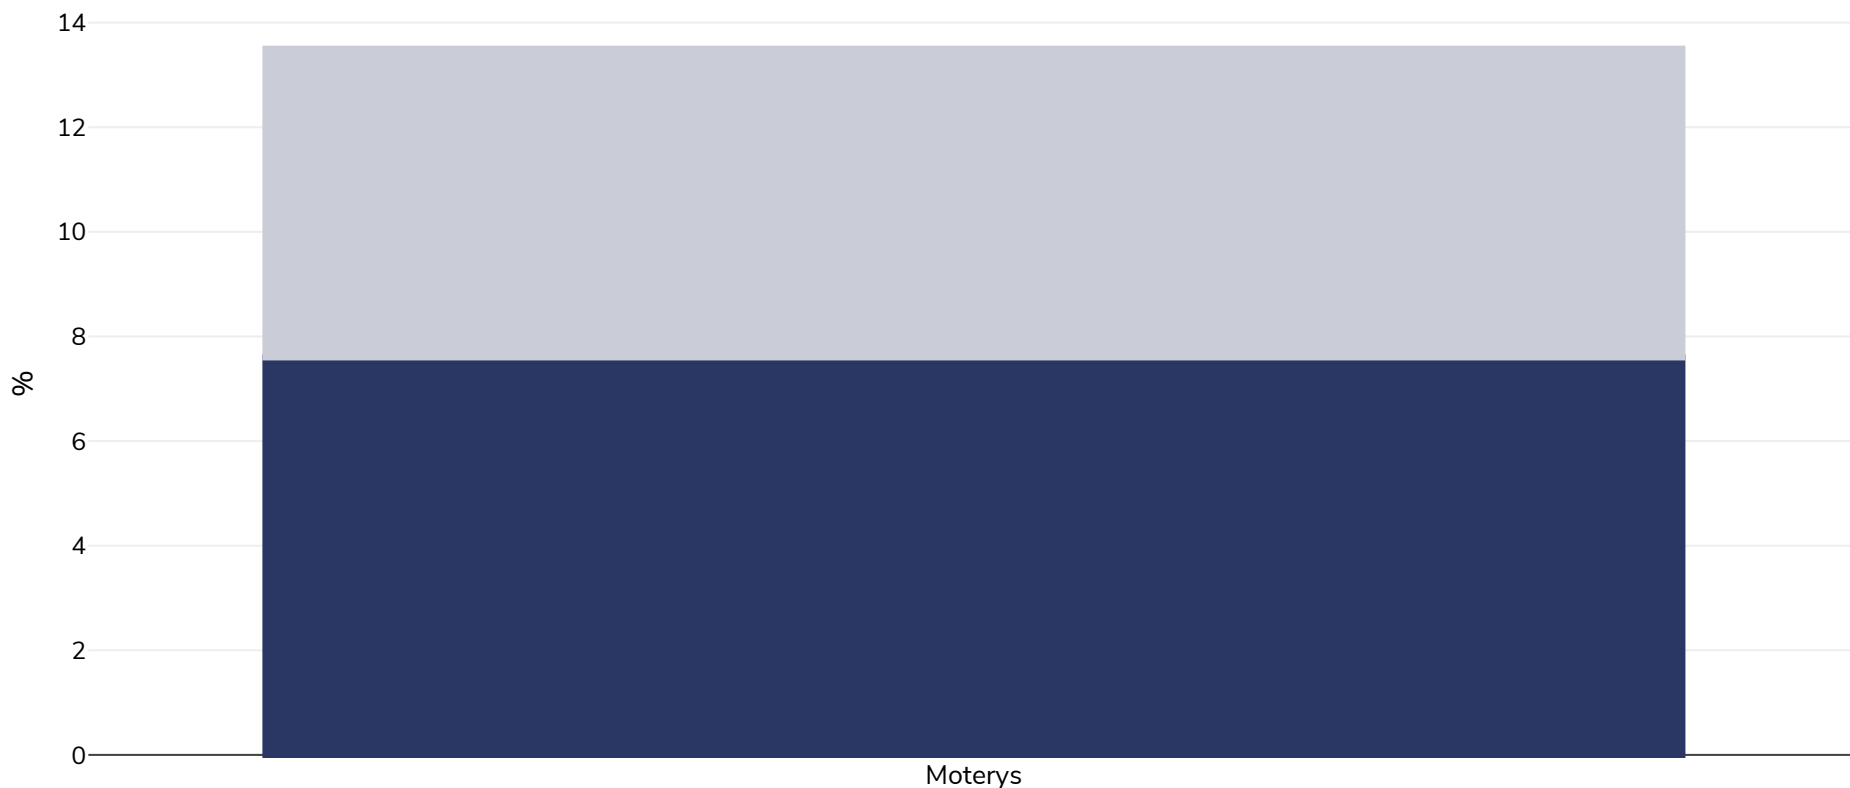

Burkina Fasa: Nutukimo paplitimas

Moterys, 2020

■ Nutukimas ■ Antsvoris

Tyrimo tipas:	Išmatuotas
Amžius:	15-49
Imties dydis:	10086
Teritorija:	Nacionalinis
Nuorodos:	Enquête nutritionnelle nationale selon la méthodologie SMART-Edition 2020. https://www.humanitarianresponse.info/sites/www.humanitarianresponse.info/files/documents/files/bfa_rapport_smart_2020_vf.pdf (Accessed 28.02.23)

Pastabos (tik anglų k.): The survey took place throughout the national territory, taking into account all the provinces accessible as a sampling unit or stratum. However, some localities were inaccessible and so representativeness has been at a regional level for four 4 regions, namely the Boucle du Mouhoun, the East, the North and the Sahel.

Jei nenurodyta kitaip, antsvoris reiškia KMI nuo 25 kg iki 29,9 kg/m², nutukimas – didesnj nei 30 kg/m² KMI..