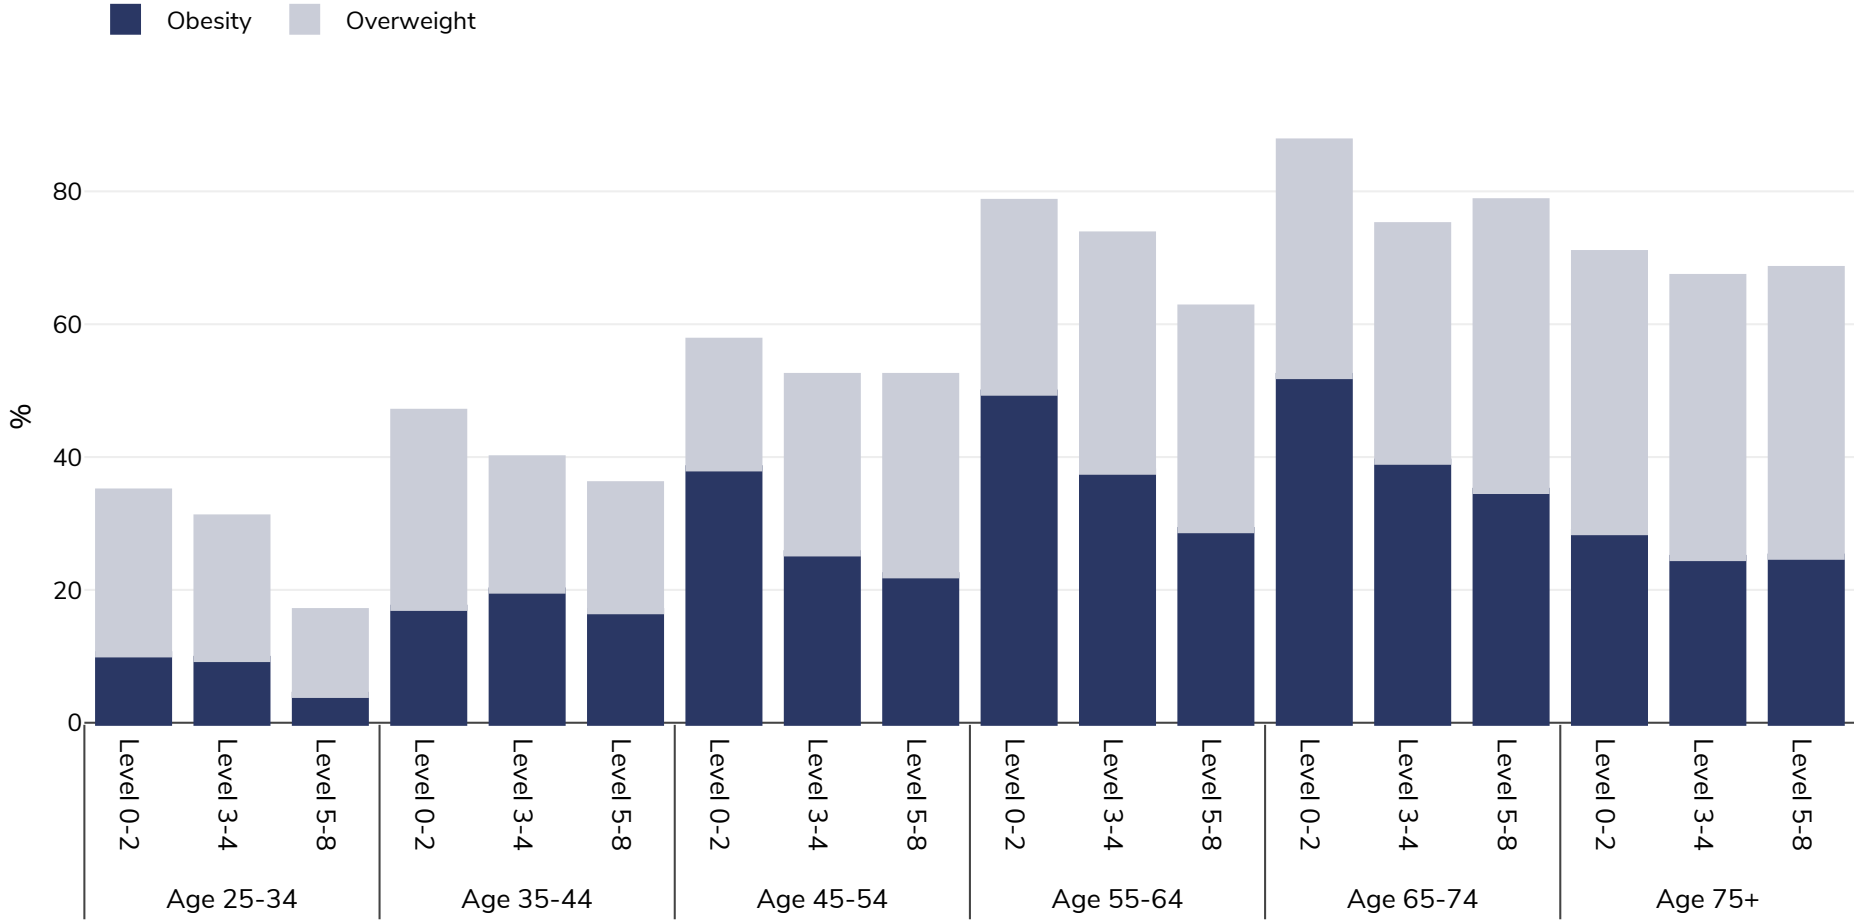

Estonia: Overweight/obesity by age and education

Women, 2019

Survey type: Self-reported

Area covered: National

References: Eurostat 2019. Available at https://appsso.eurostat.ec.europa.eu/nui/show.do?dataset=hlth_ehis_bm1e&lang=en (last accessed 09.08.21).

Notes: NB. Some age ranges missing due to insufficient data to display by age & educational status

Unless otherwise noted, overweight refers to a BMI between 25kg and 29.9kg/m², obesity refers to a BMI greater than 30kg/m².