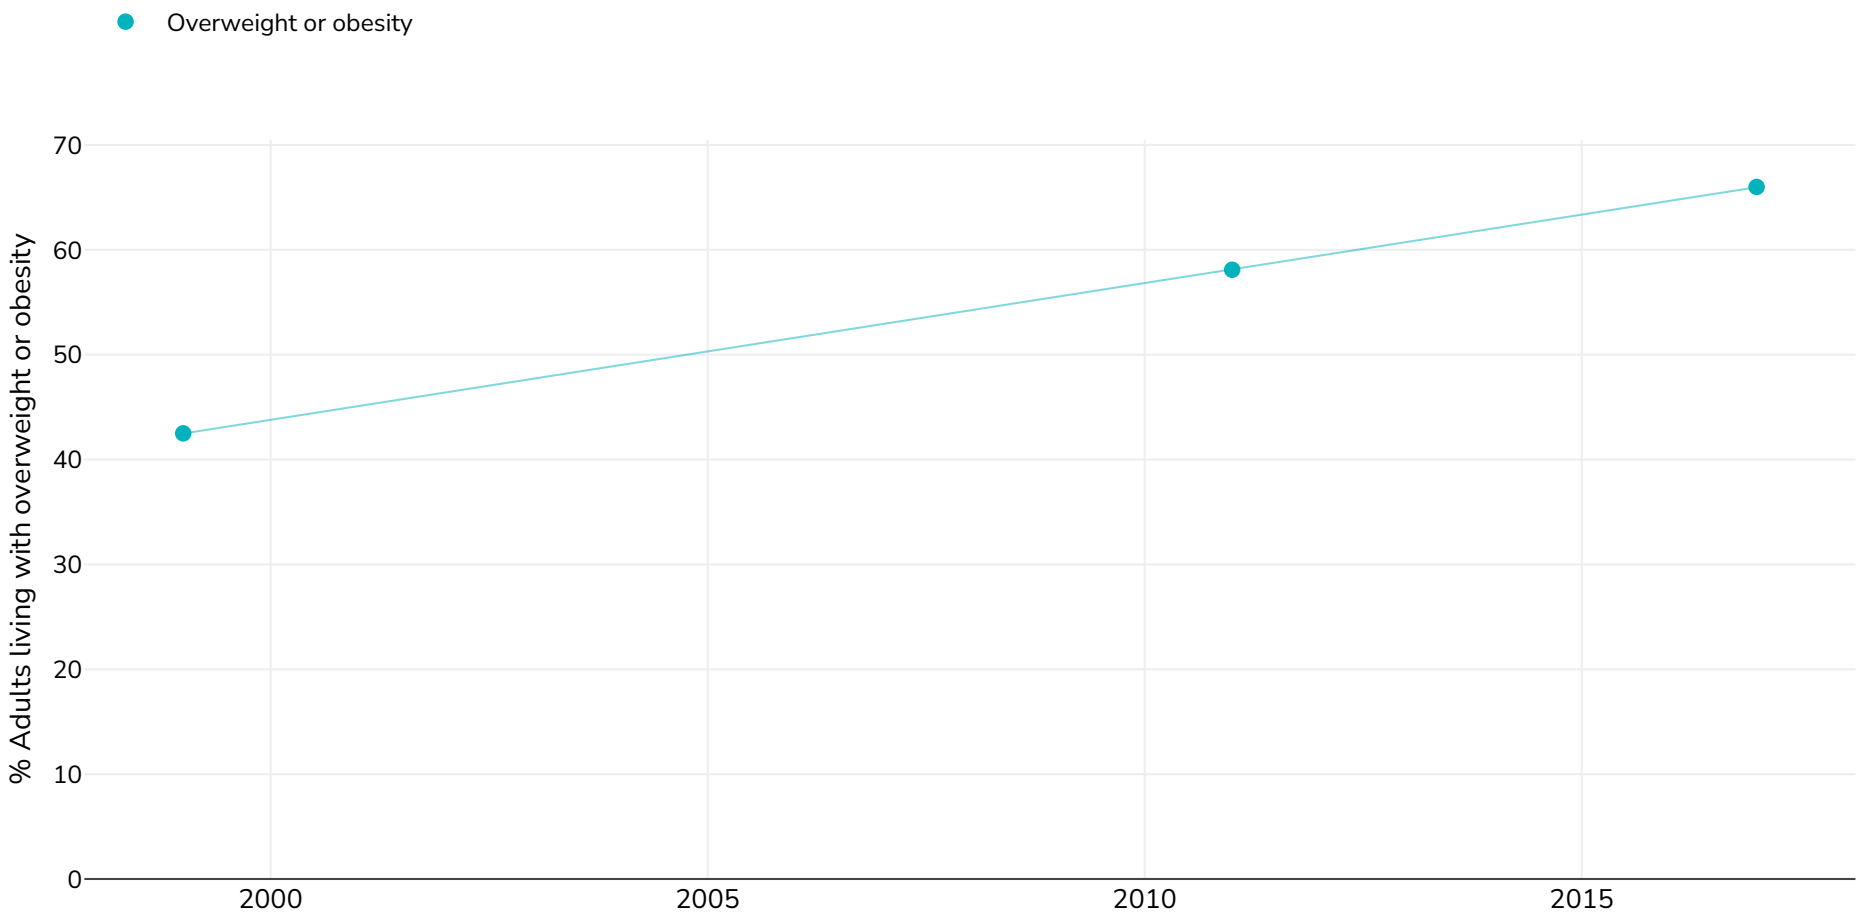

Turkey: % Adults living with overweight or obesity in Turkey 1999-2017

Women

Survey type: Measured

References: For full details of references visit <https://data.worldobesity.org/>

Unless otherwise noted, overweight refers to a BMI between 25kg and 29.9kg/m², obesity refers to a BMI greater than 30kg/m².

Different methodologies may have been used to collect this data and so data from different surveys may not be strictly comparable. Please check with original data sources for methodologies used.