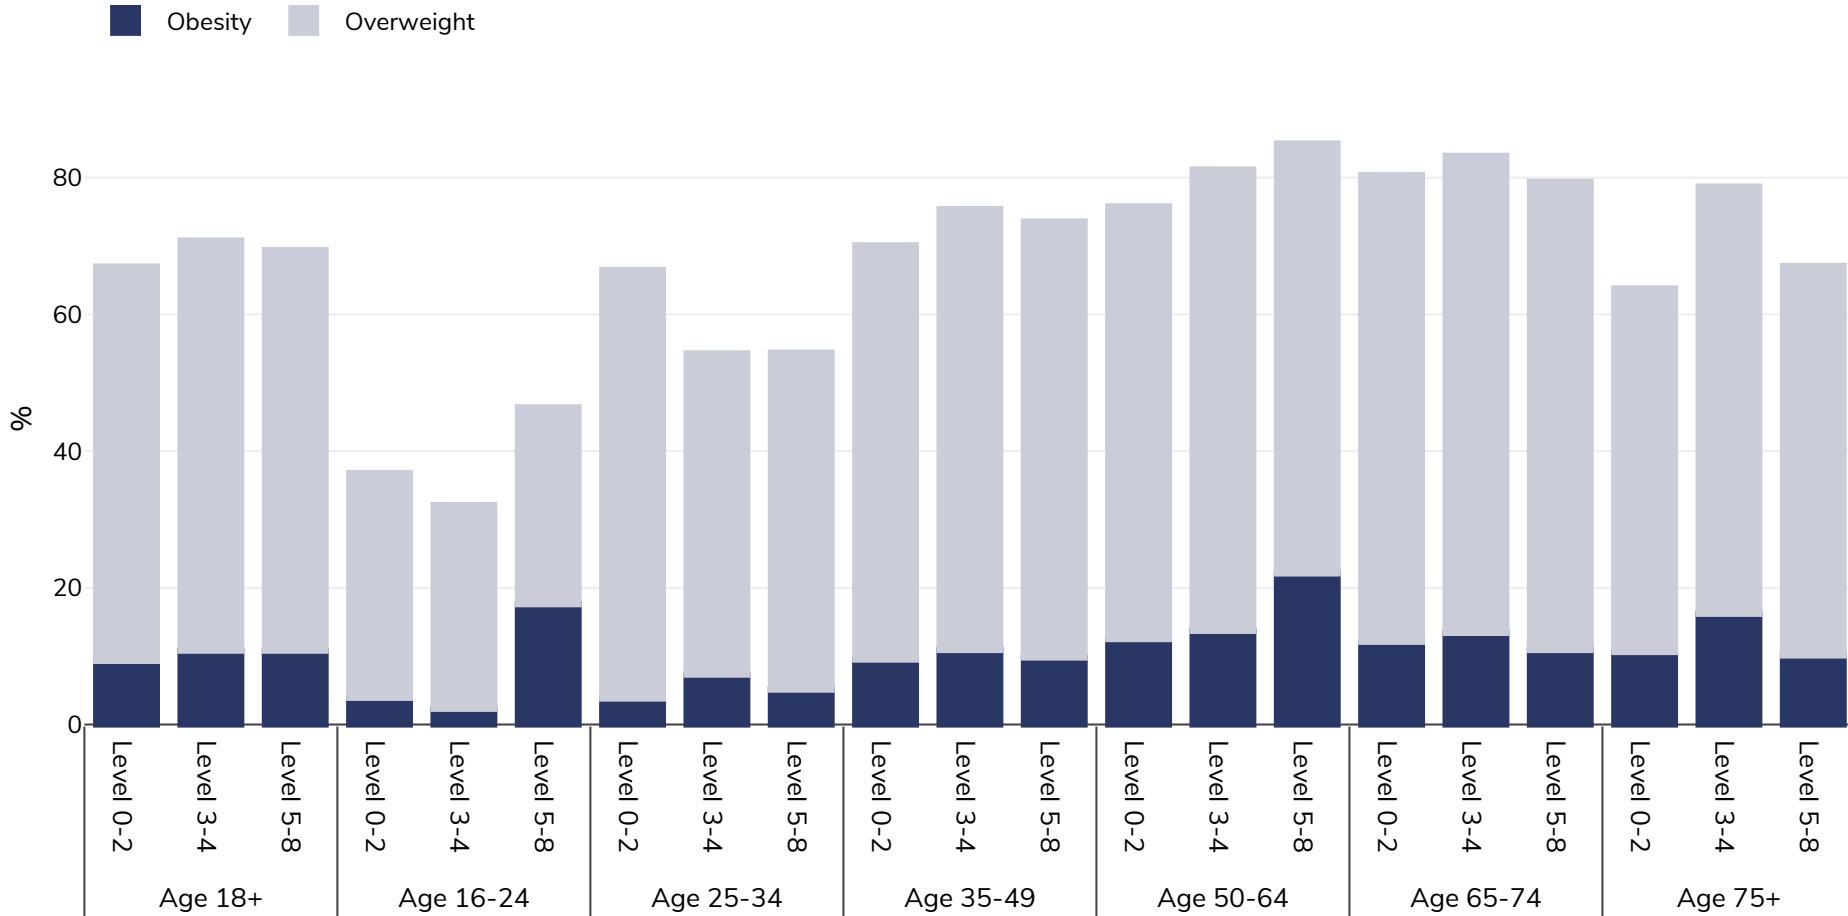

Romania: Overweight/obesity by age and education

Men, 2017

Survey type: Self-reported

Area covered: National

References: 2017 - EUROSTAT Database http://appsso.eurostat.ec.europa.eu/nui/show.do?dataset=ilc_hch10&lang=en (last accessed 25.08.20)

Unless otherwise noted, overweight refers to a BMI between 25kg and 29.9kg/m², obesity refers to a BMI greater than 30kg/m².