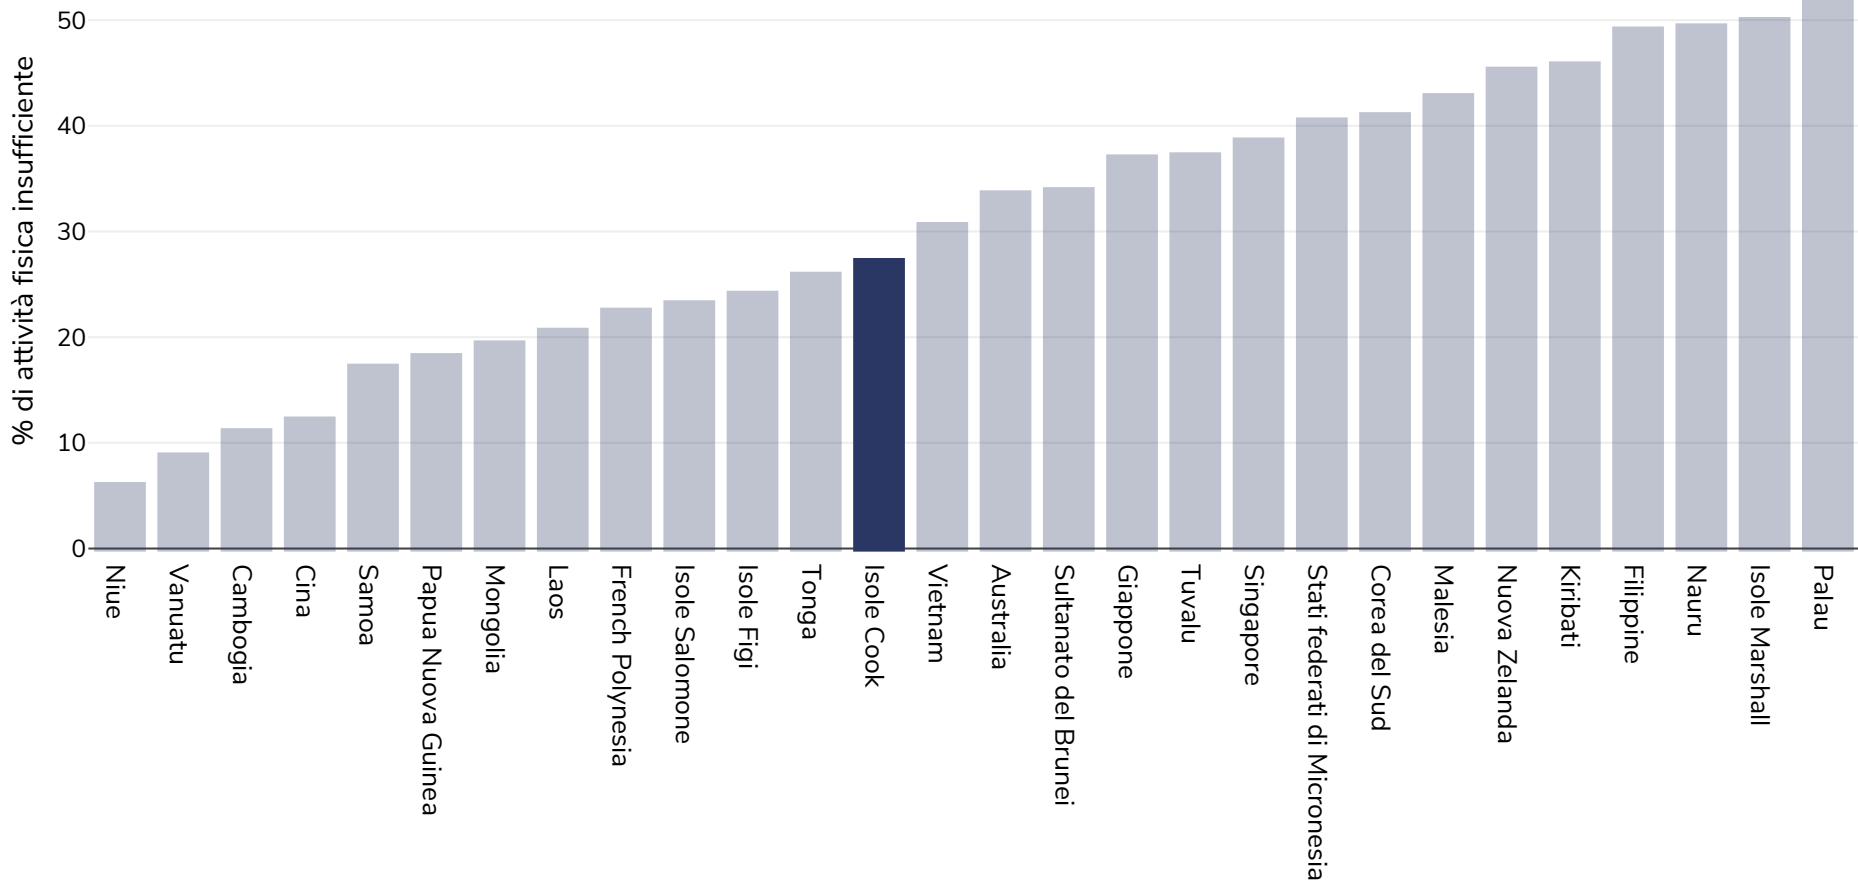

Isole Cook: Insufficient physical activity

Donne, 2016

Riferimenti:

Guthold R, Stevens GA, Riley LM, Bull FC. Worldwide trends in insufficient physical activity from 2001 to 2016: a pooled analysis of 358 population-based surveys with 1.9 million participants. Lancet 2018 [http://dx.doi.org/10.1016/S2214-109X\(18\)30357-7](http://dx.doi.org/10.1016/S2214-109X(18)30357-7)