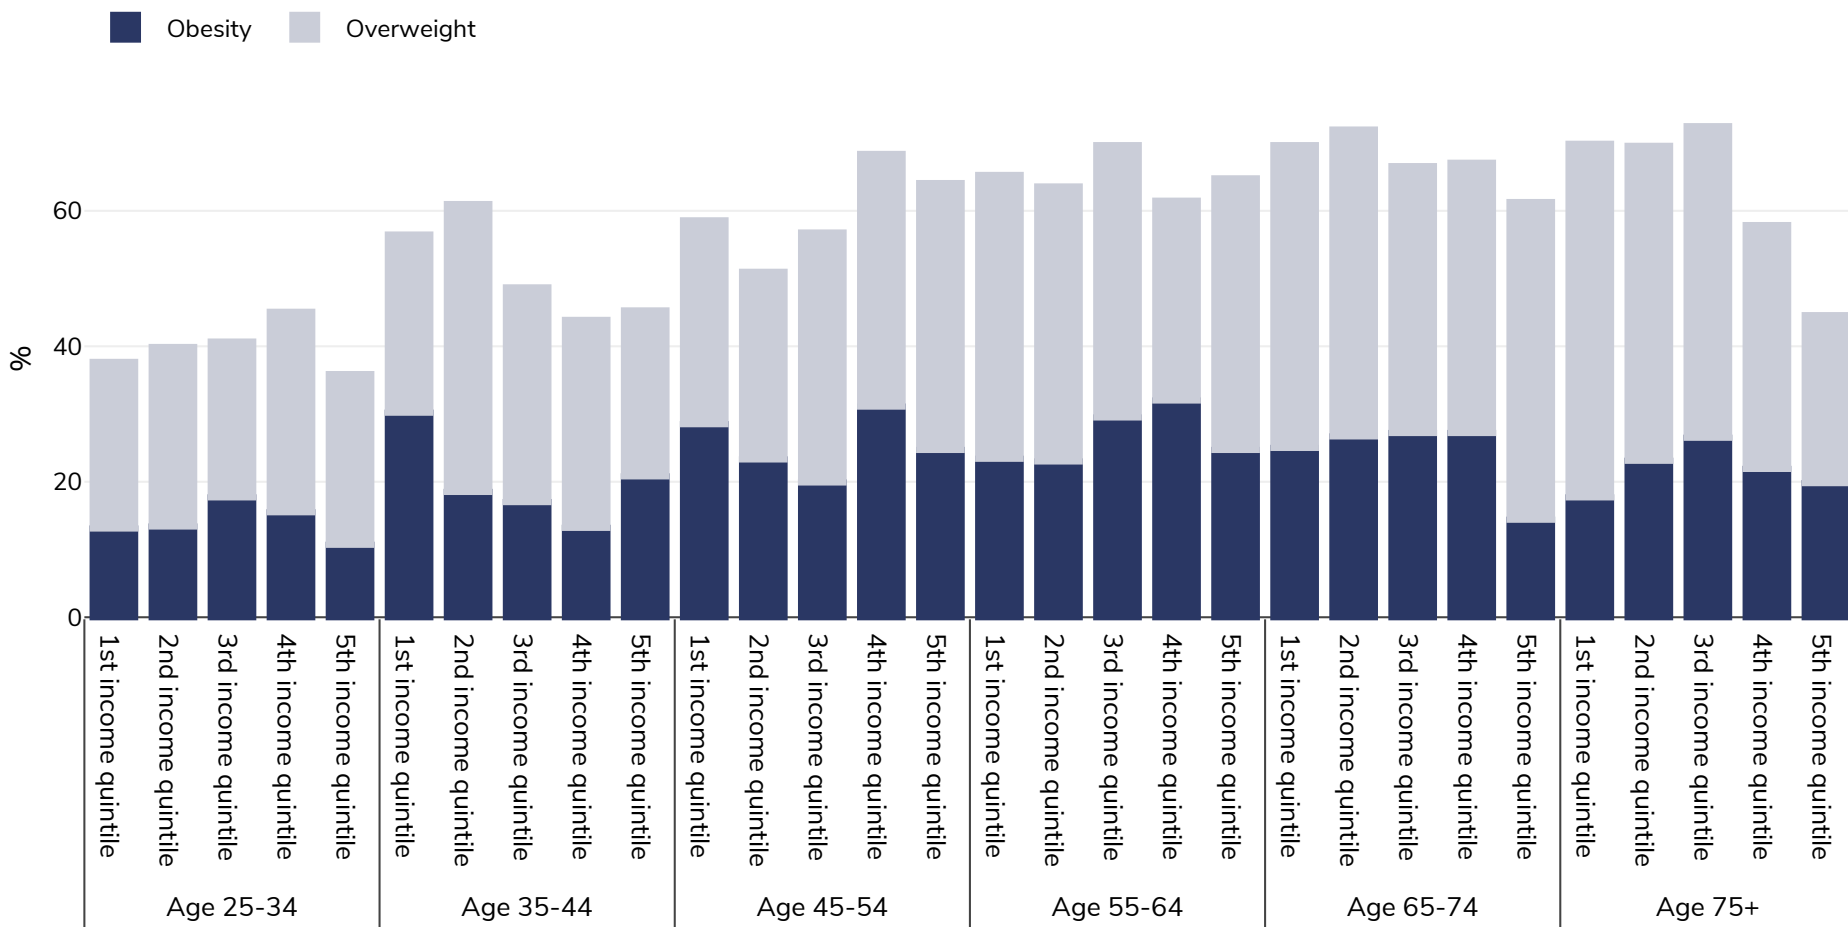

Finland: Overweight/obesity by age and socio-economic group

Women, 2019

Survey type: Self-reported

Area covered: National

References: Eurostat 2019. Available at https://appsso.eurostat.ec.europa.eu/nui/show.do?dataset=hlth_ehis_bm1i&lang=en (last accessed 09.08.21).

Notes: NB. Some age ranges missing due to insufficient data to display by age & income quintile

Unless otherwise noted, overweight refers to a BMI between 25kg and 29.9kg/m², obesity refers to a BMI greater than 30kg/m².