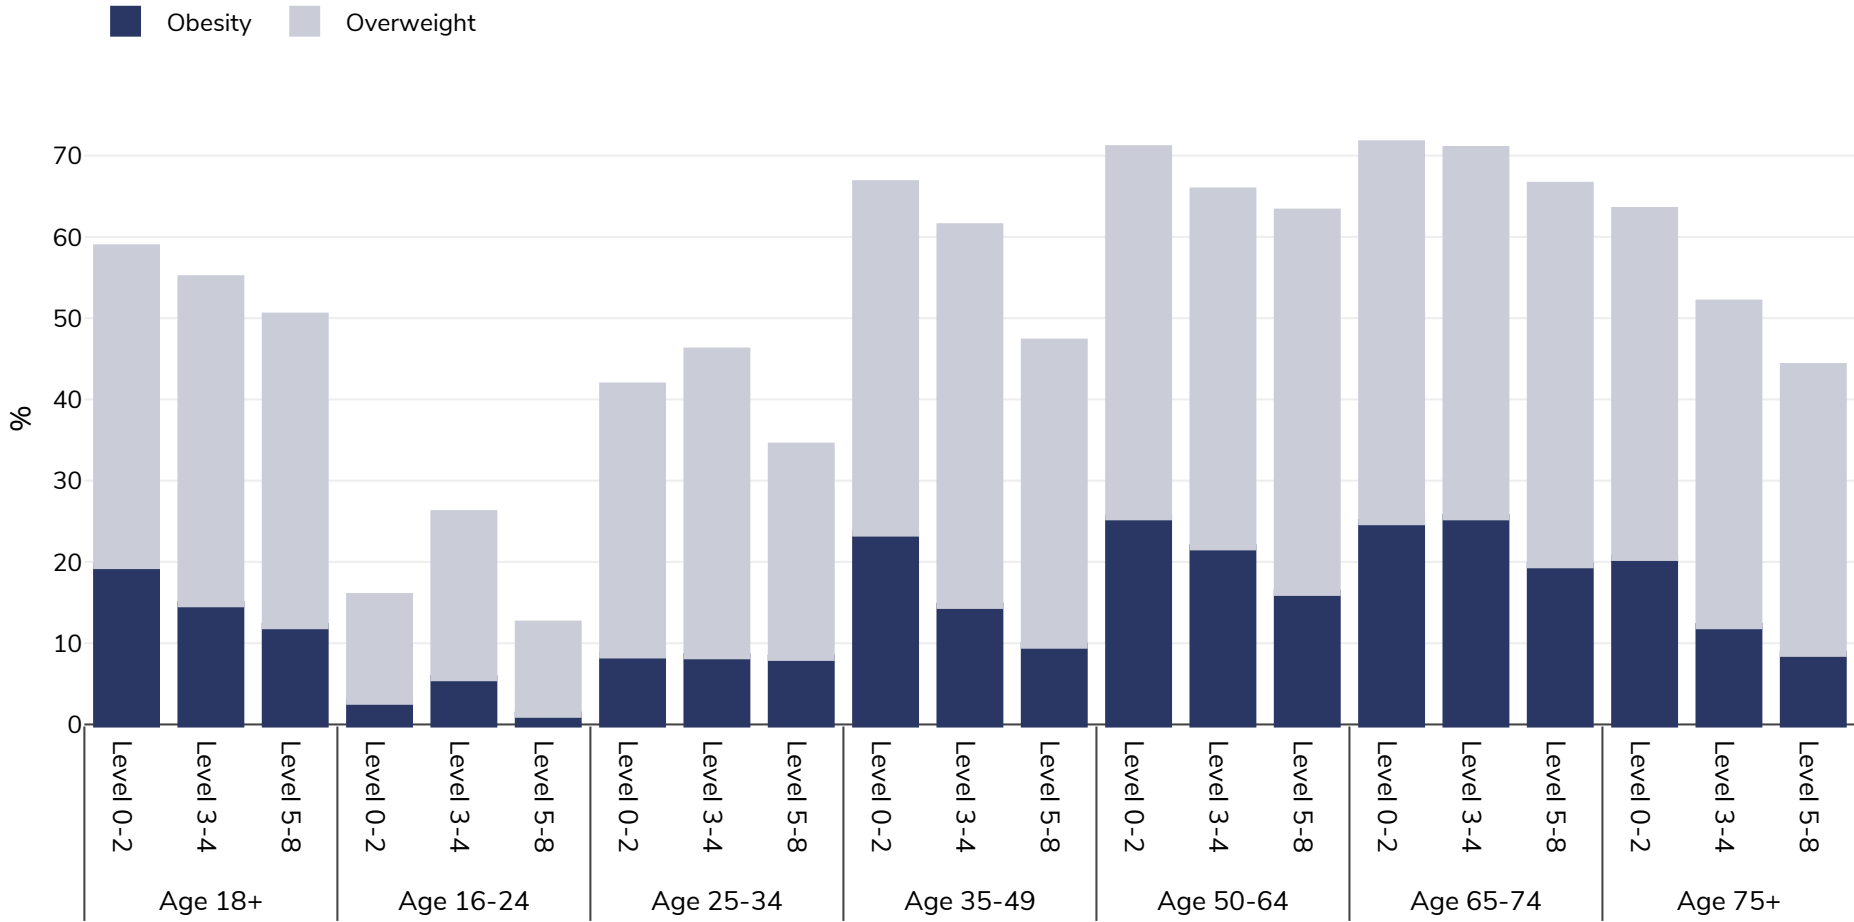

Belgium: Overweight/obesity by age and education

Men, 2017

Survey type: Self-reported

Area covered: National

References: EUROSTAT Database http://appsso.eurostat.ec.europa.eu/nui/show.do?dataset=ilc_hch10&lang=en (last accessed 25.08.20)

Unless otherwise noted, overweight refers to a BMI between 25kg and 29.9kg/m², obesity refers to a BMI greater than 30kg/m².