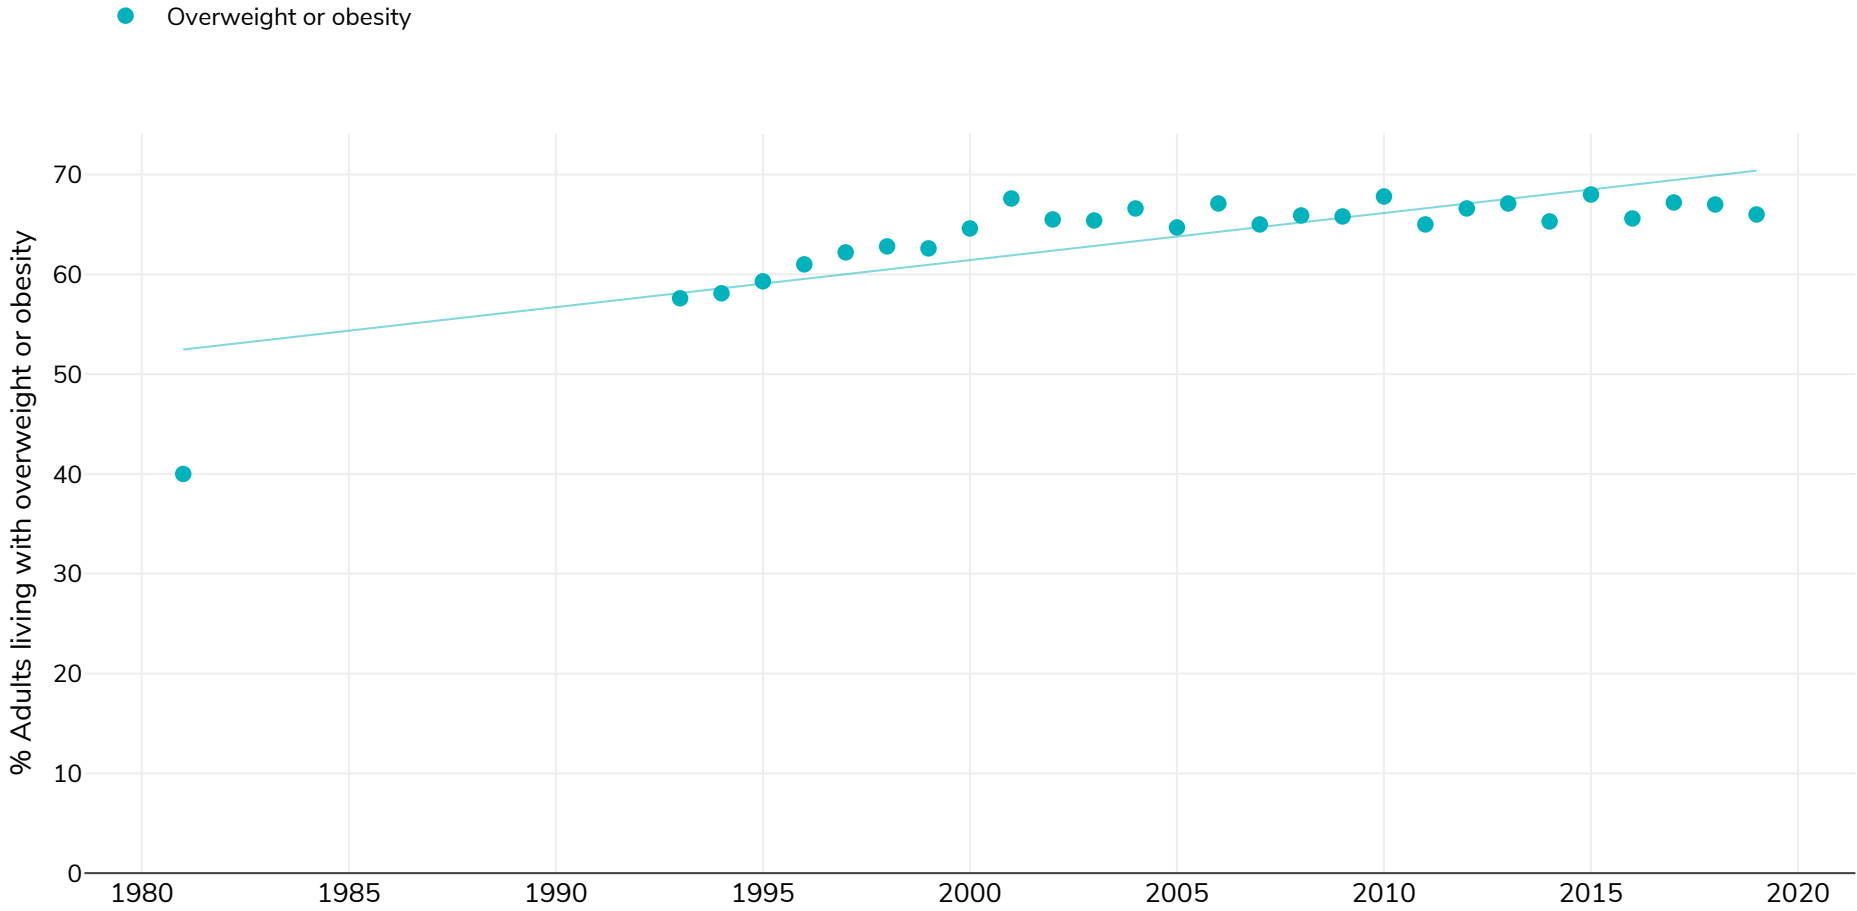

# England: % Adults living with overweight or obesity, 1981-2019

## Men

Survey type: Measured

References: For full details of references visit <https://data.worldobesity.org/>

*Different methodologies may have been used to collect this data and so data from different surveys may not be strictly comparable. Please check with original data sources for methodologies used.*