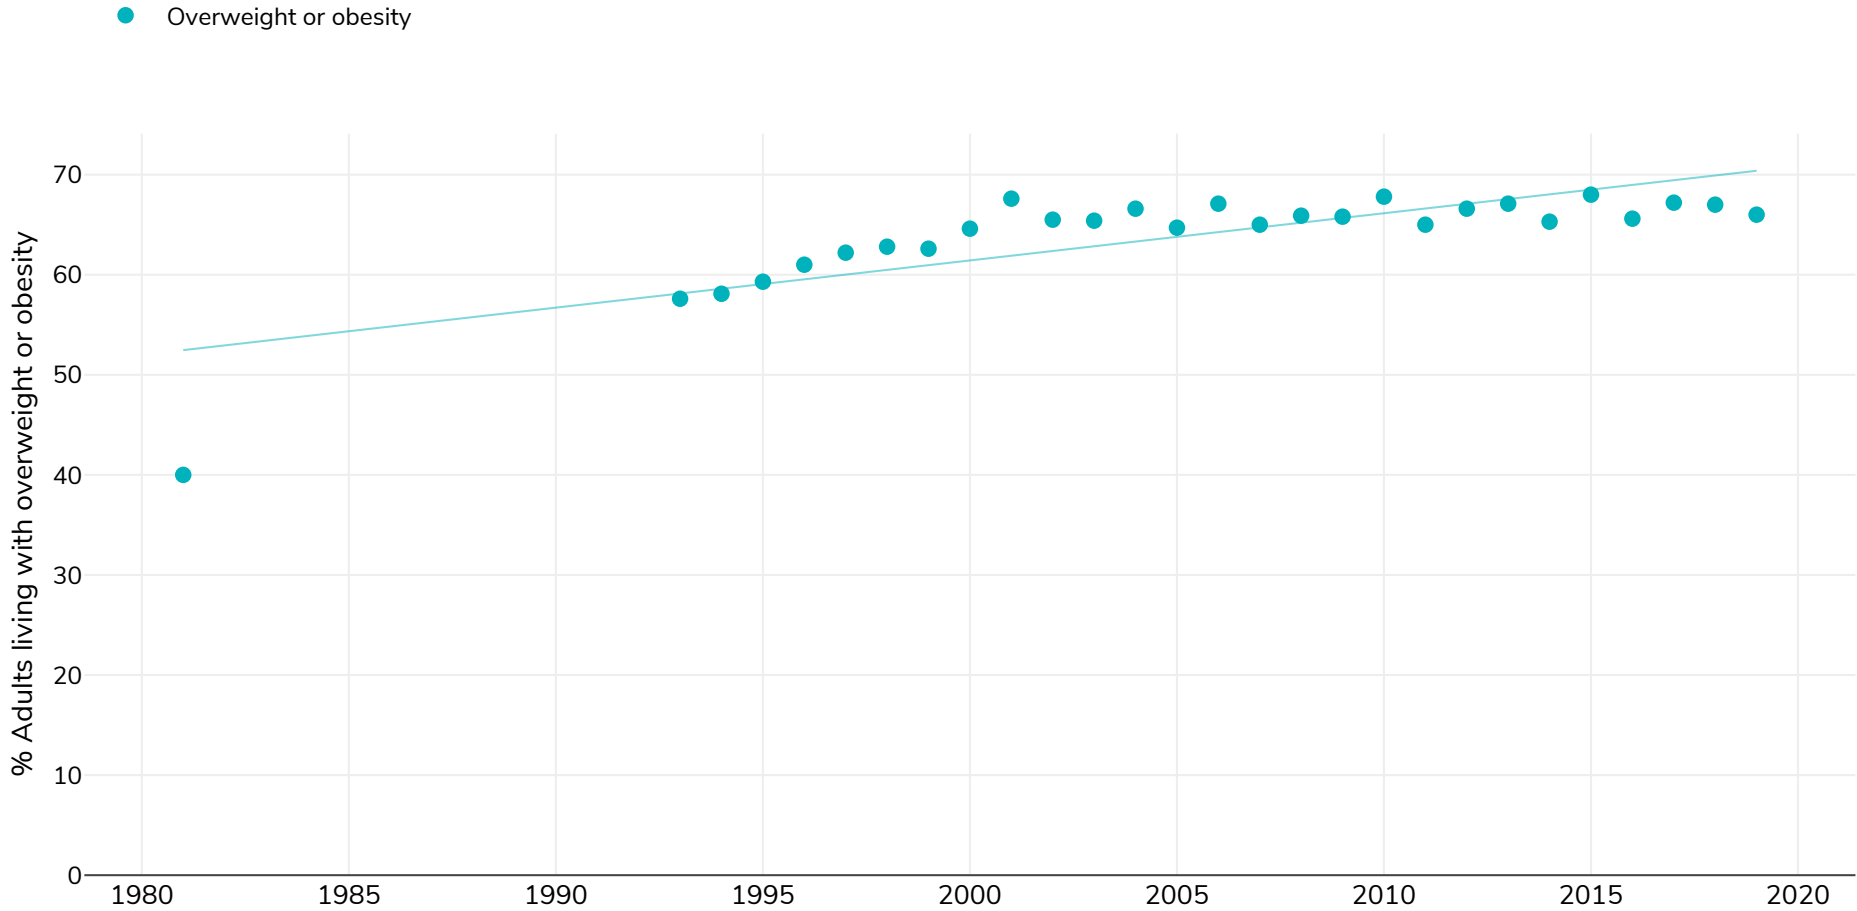

# England: % Adults living with overweight or obesity, 1981-2019

## Men

Survey type: Measured

References: For full details of references visit <https://data.worldobesity.org/>

*Different methodologies may have been used to collect this data and so data from different surveys may not be strictly comparable. Please check with original data sources for methodologies used.*