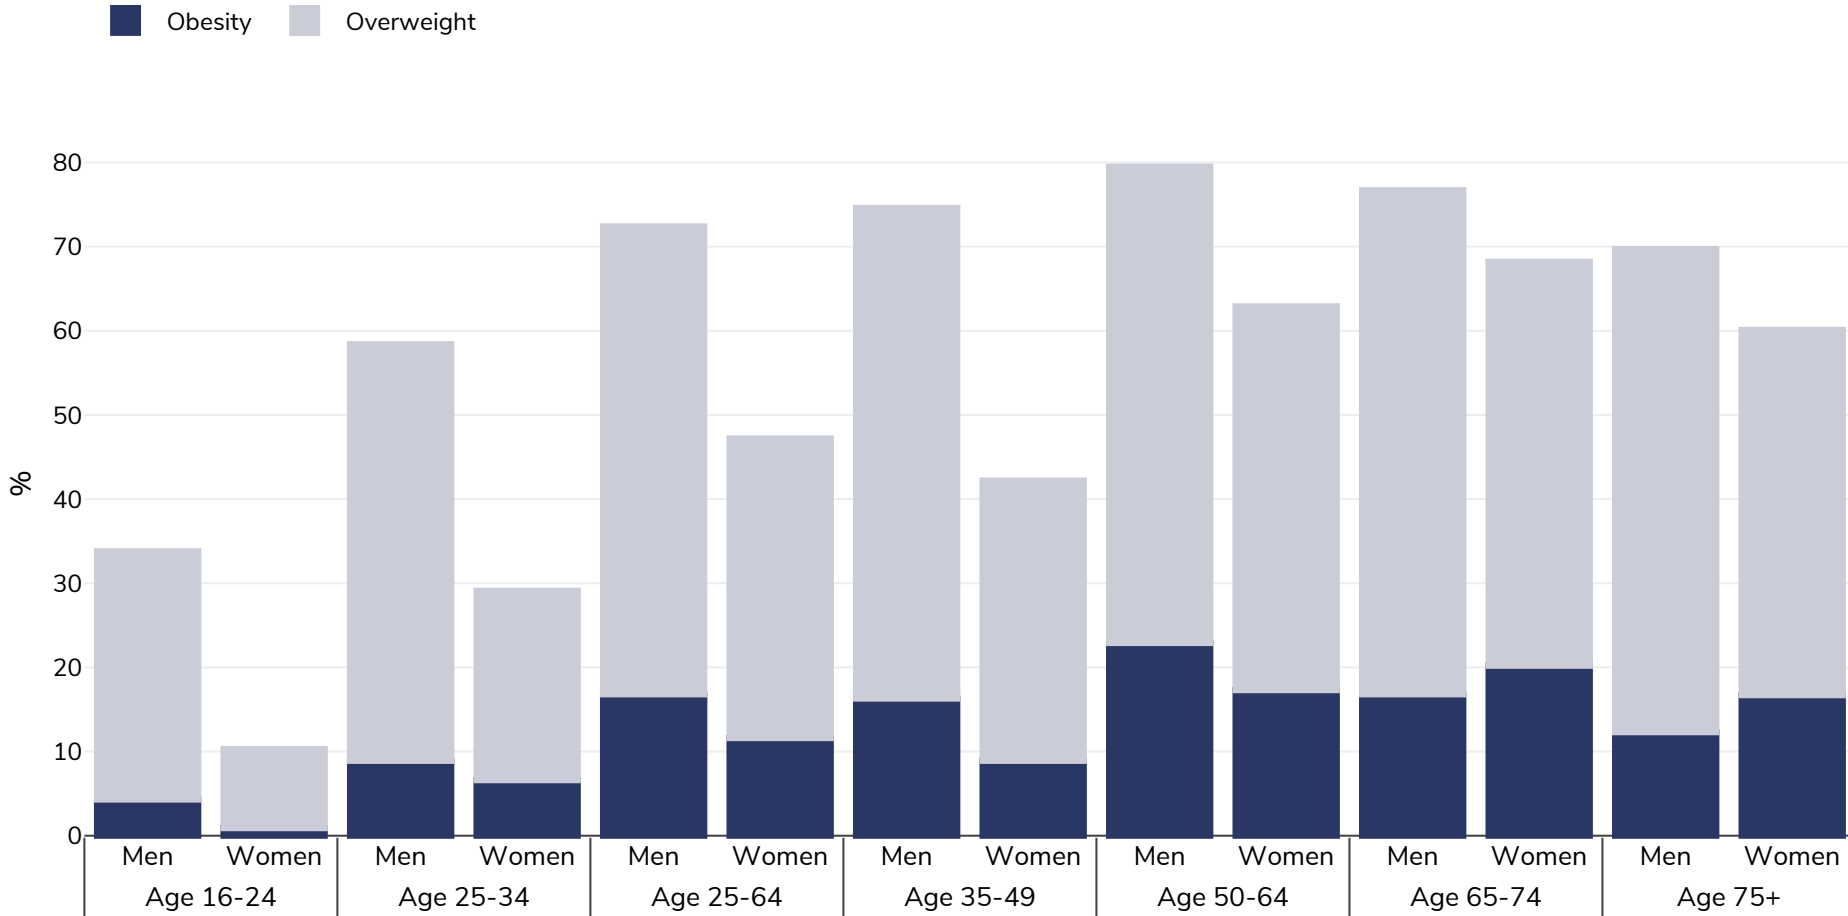

# Bulgaria: Overweight/obesity by age

Adults, 2017

Survey type: Self-reported

Area covered: National

References: Eurostat Database [http://appsso.eurostat.ec.europa.eu/nui/show.do?dataset=ilc\\_hch10&lang=en](http://appsso.eurostat.ec.europa.eu/nui/show.do?dataset=ilc_hch10&lang=en) (last accessed 25.08.20)

Unless otherwise noted, overweight refers to a BMI between 25kg and 29.9kg/m<sup>2</sup>, obesity refers to a BMI greater than 30kg/m<sup>2</sup>.