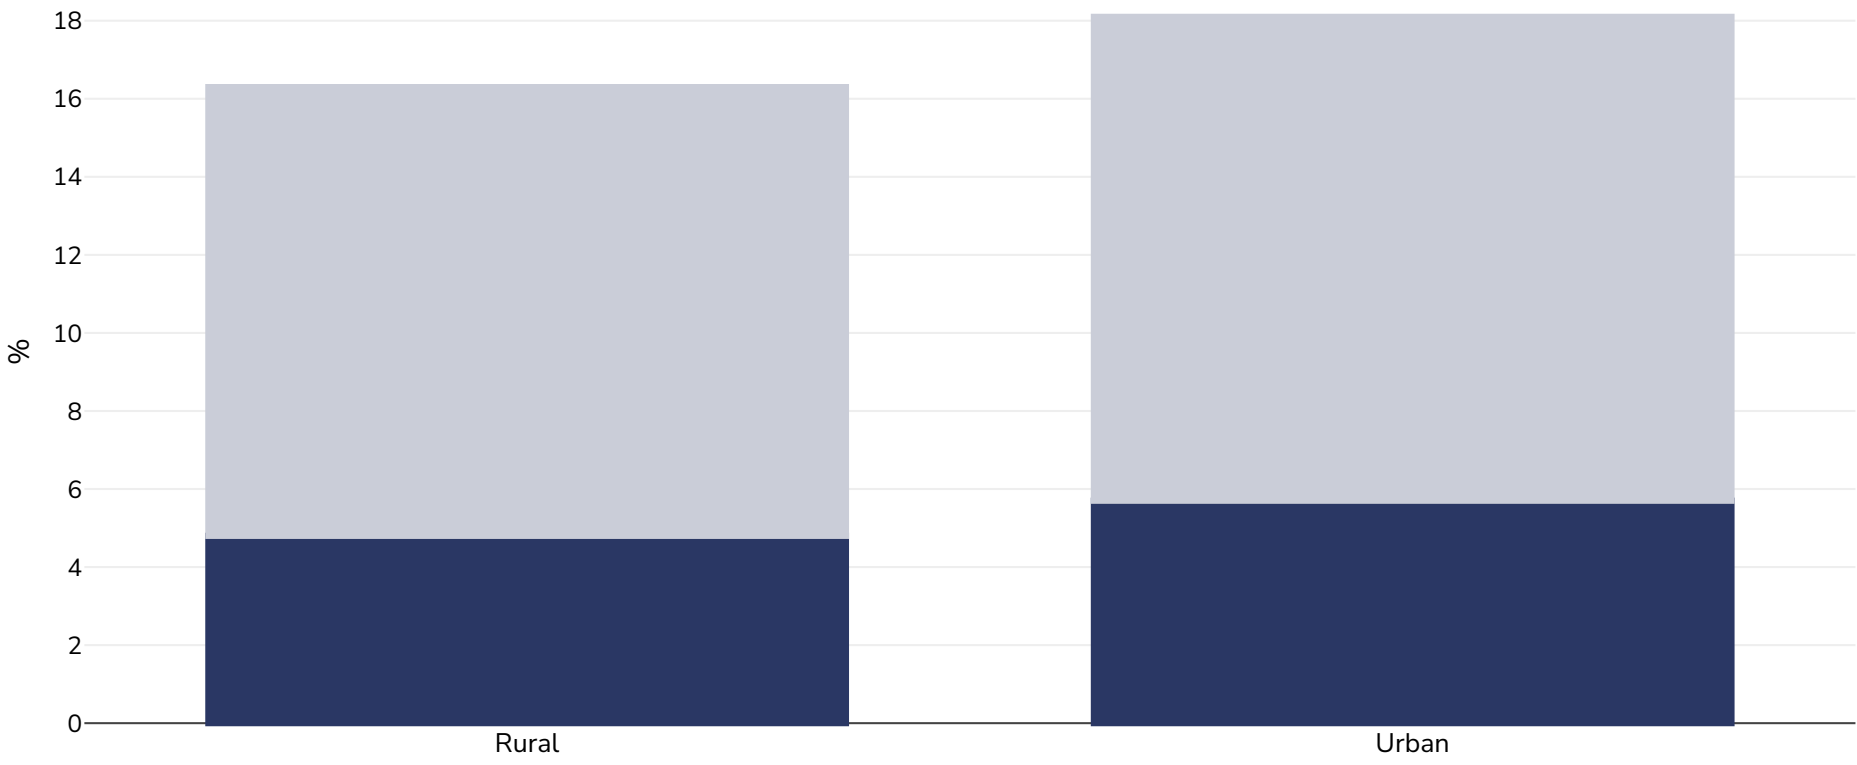

Lithuania: Overweight/obesity by region

Girls, 2010

■ Obesity ■ Overweight

Survey type:	Measured
Age:	9-10
Sample size:	4810
References:	http://vddb.laba.lt/fedora/get/LT-eLABa-0001:E.02~2013~D_20130919_143656-85087/DS.005.0.02.ETD (last accessed 9th June 2015)
Cutoffs:	IOTF