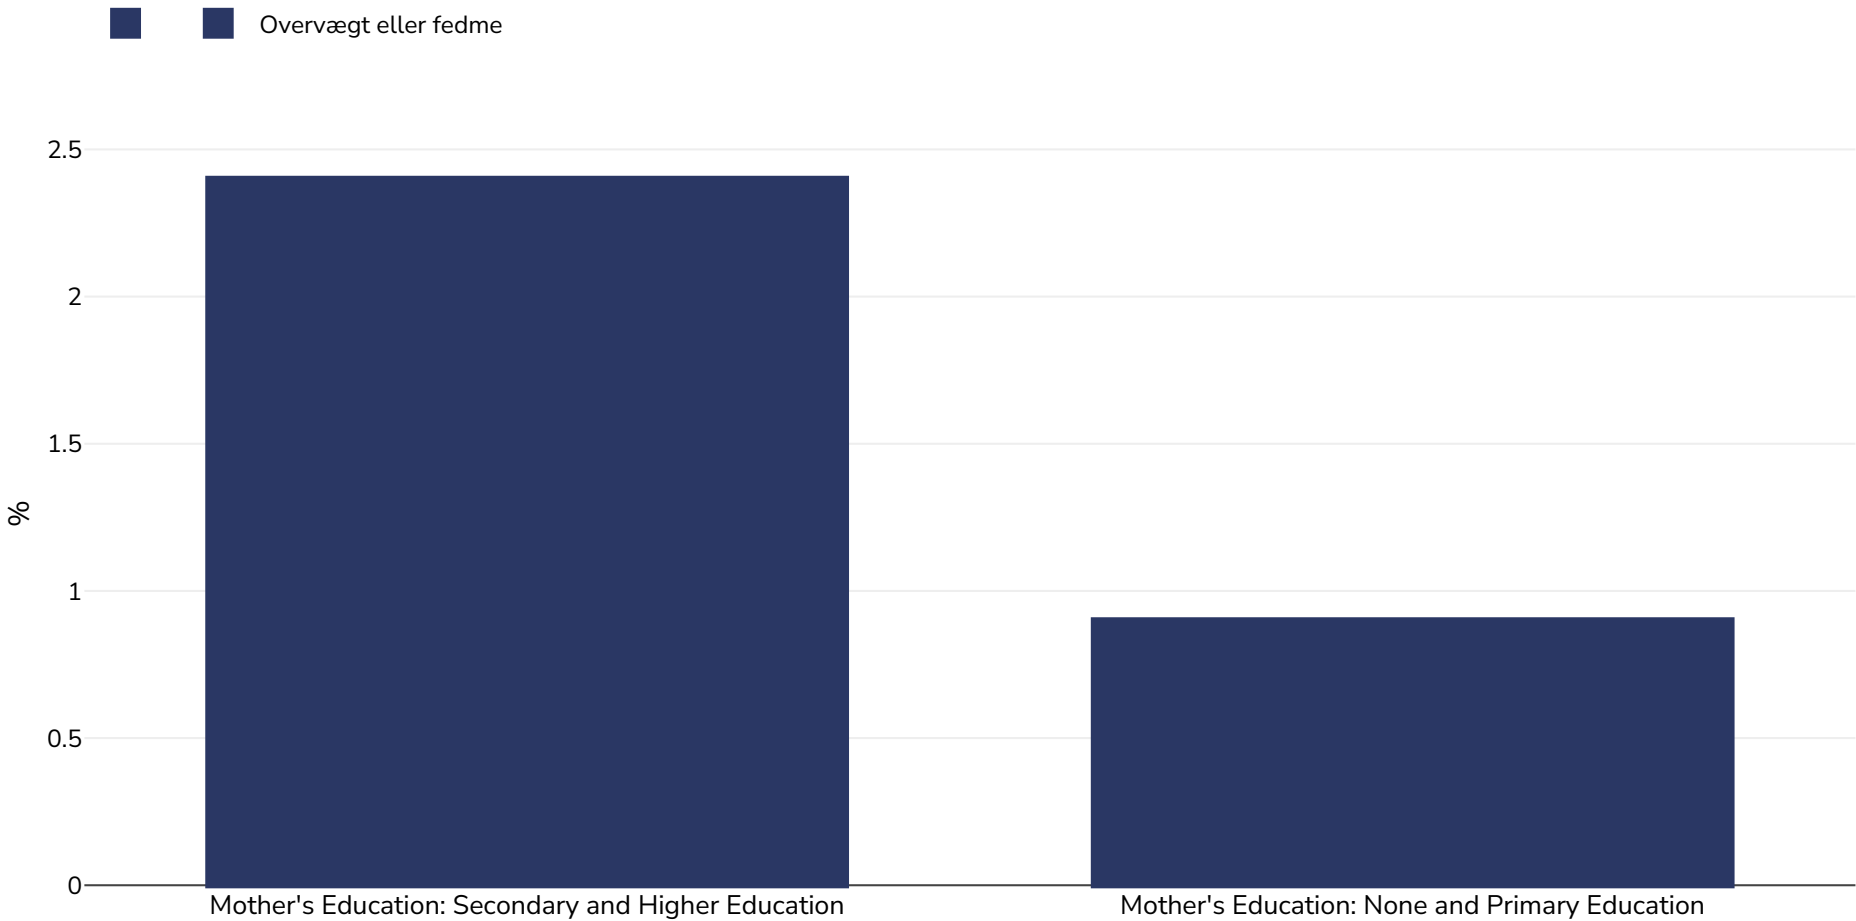

Kiribati: Overweight/obesity by education

Infants, 2018-2019

Prøvens størrelse: 2143

Referencer: MICS: Kiribati 2018-2019 Social Development Indicator Survey

Noter (kun tilgængelige på engelsk): UNICEF/WHO/World Bank Joint Child Malnutrition Estimates Expanded Database: Overweight (Survey Estimates), May 2023, New York. For more information about the methodology, please consult <https://data.unicef.org/resources/jme-2023-country-consultations/> Percentage of children under 5 years of age falling above 2 standard deviations (moderate and severe) from the median weight-for-height of the reference population.

Definitioner (kun tilgængelig på engelsk): =>+2SD