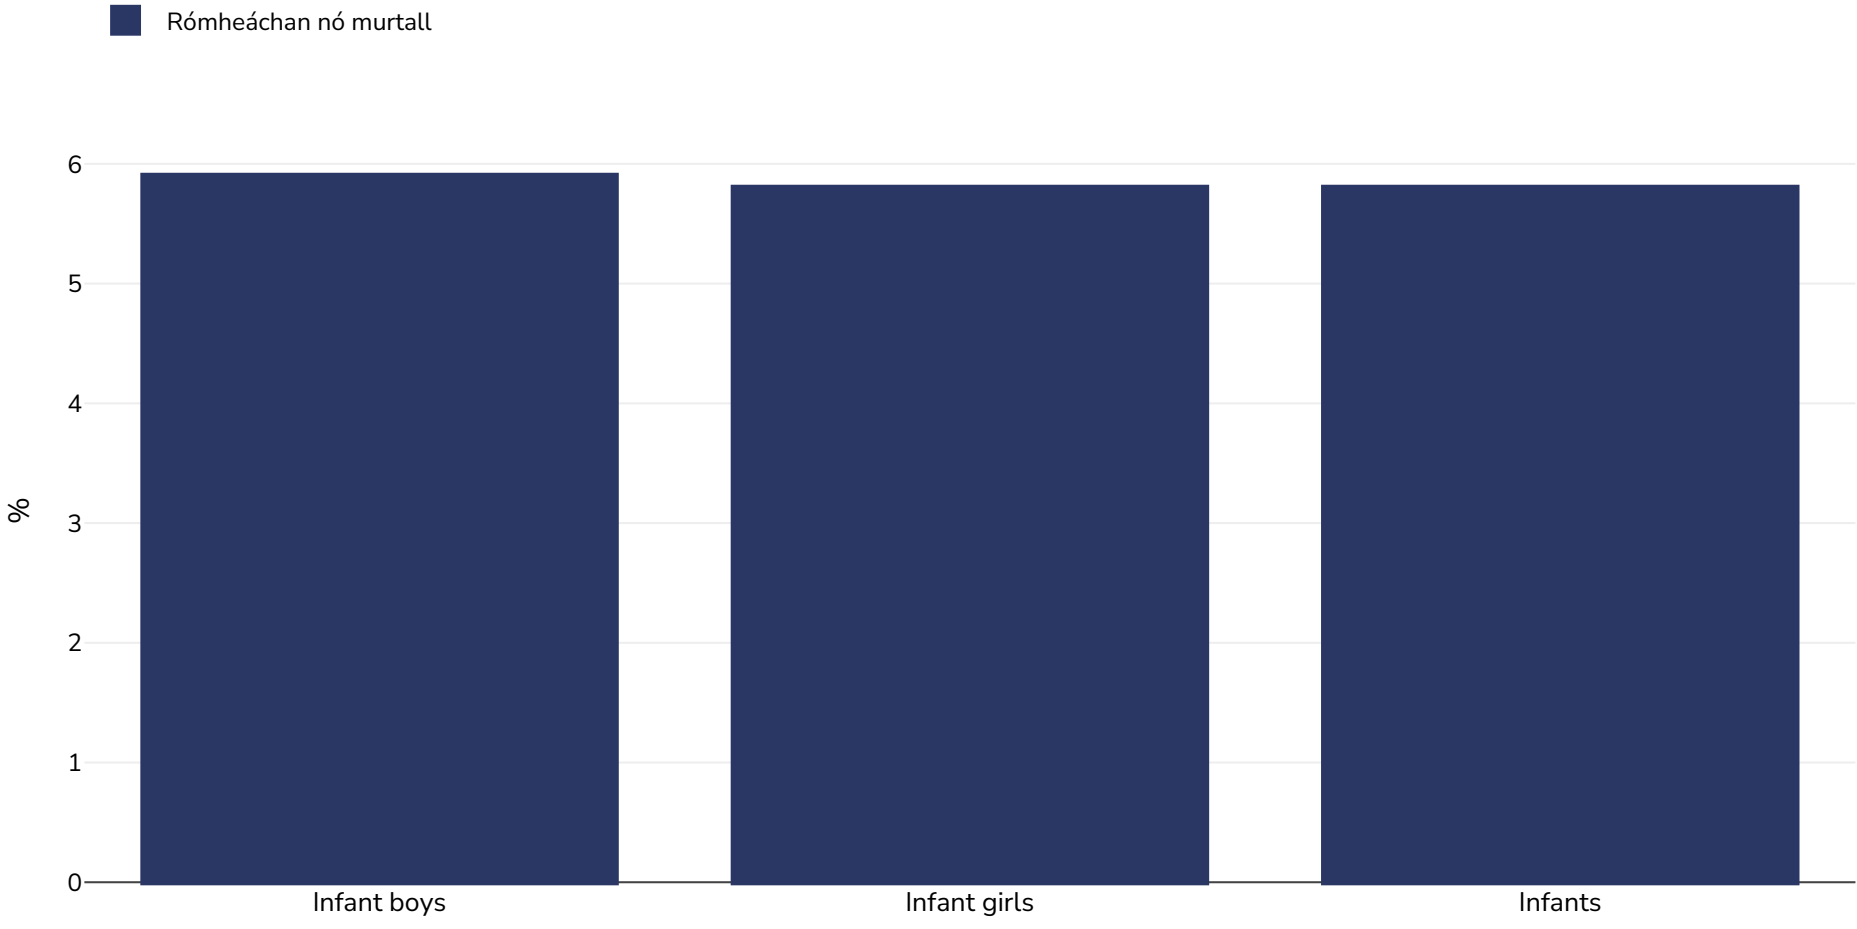

# An Cósta Eabhair: Leitheadúlacht murtail

Infants, 1985-1987

<b>Aois:</b>	0-5
<b>Samplamhéid:</b>	2115
<b>Tagairtí:</b>	LSMS: Côte d'Ivoire Living Standards Measurement Survey 1985-1987. Washington, DC, United States: World Bank (WB) [1985-86 LSMS and 1986-87 LSMS Combined]
<b>Nótaí:</b>	UNICEF/WHO/World Bank Joint Child Malnutrition Estimates Expanded Database: Overweight (Survey Estimates), May 2023, New York. For more information about the methodology, please consult <a href="https://data.unicef.org/resources/jme-2023-country-consultations/">https://data.unicef.org/resources/jme-2023-country-consultations/</a>
<b>Sainmhínte (ar fáil i mBéarla amháin):</b>	=>+SD