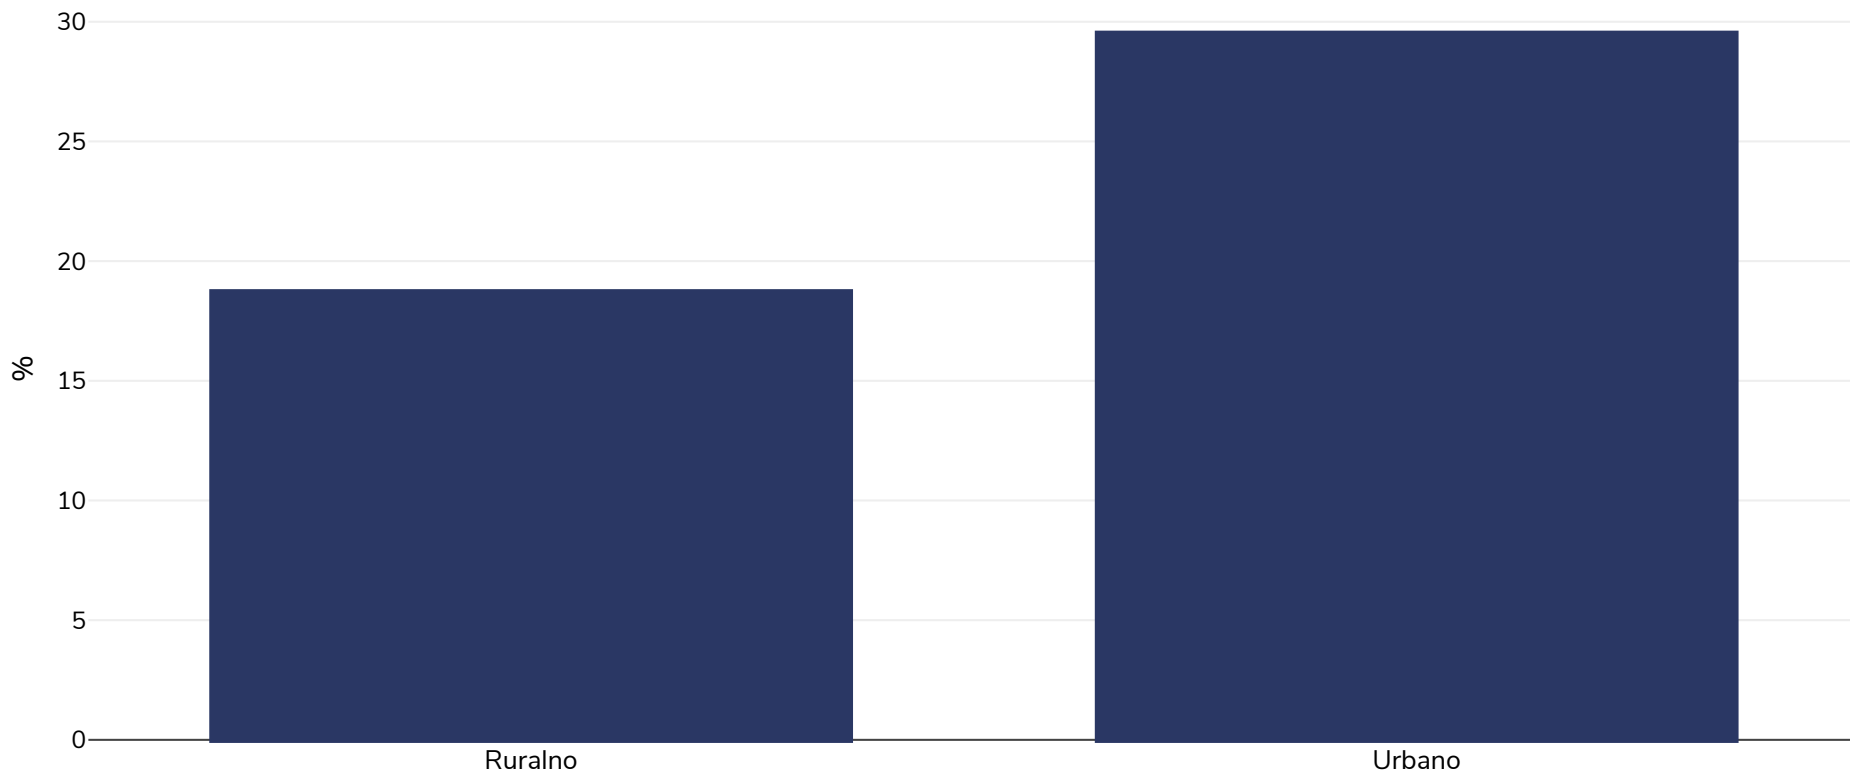

# El Salvador: Overweight/obesity by region

Djevojčice, 2015-2016

■ Prekomjerna tjelesna težina ili pretilost

**Vrsta ankete:** Koje su ljudi sami naveli

**Dob:** 6-10

**Reference:** Pérez W, Melgar P, Garcés A, de Marquez AD, Merino G, Siu C. Overweight and obesity of school-age children in El Salvador according to two international systems: a population-based multilevel and spatial analysis. BMC Public Health. 2020 May 14;20(1):687. doi: 10.1186/s12889-020-08747-w. PMID: 32410611; PMCID: PMC7227092.